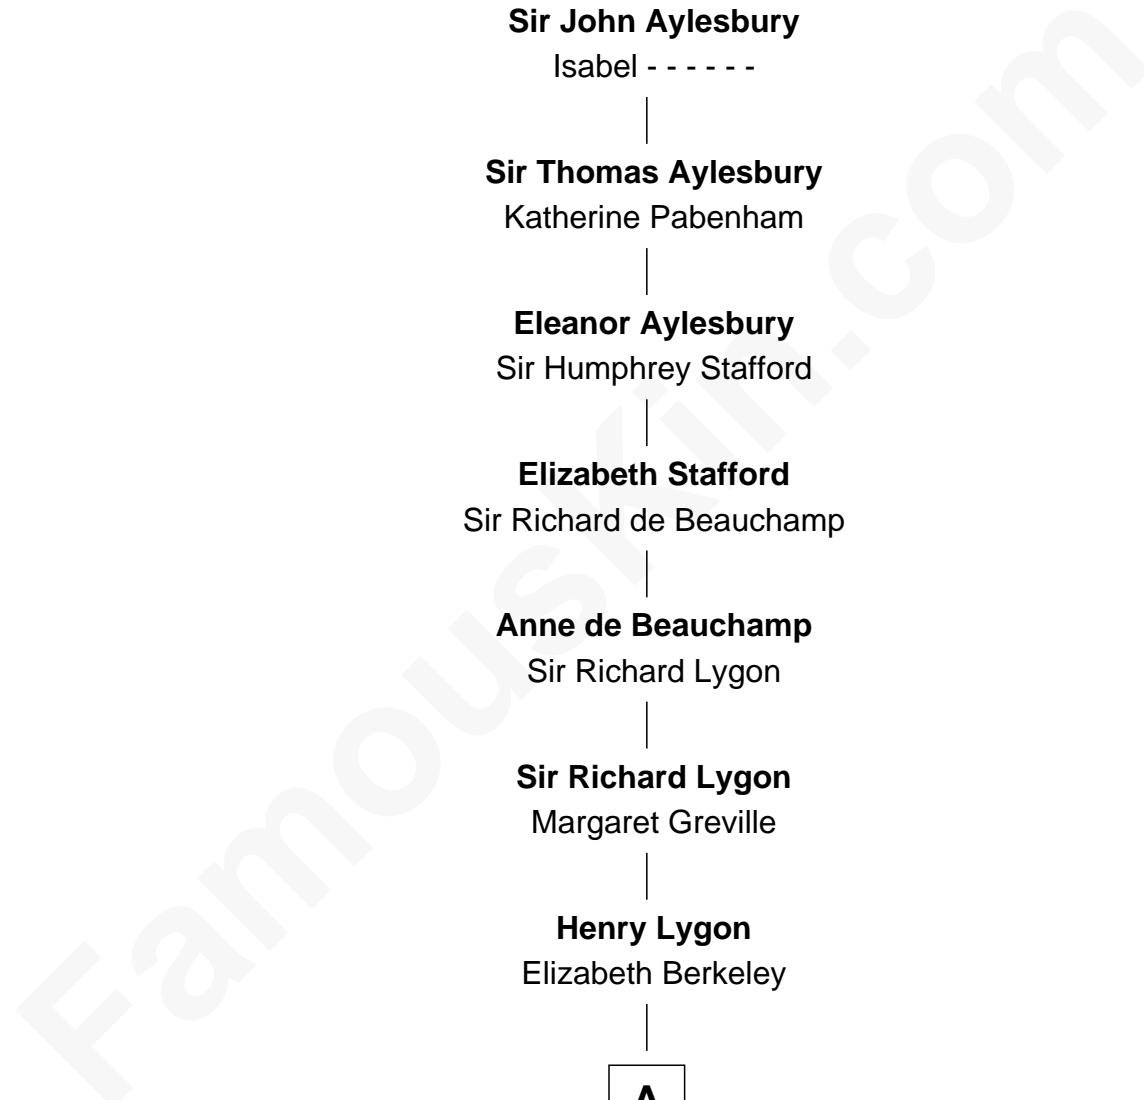

FamousKin.com
Relationship Chart of
Thomas de Aylesbury
 (- a1349)

19th Great-grandfather of
James Taylor
Singer-Songwriter

Thomas de Aylesbury

Joan Basset

Sir John Aylesbury

Isabel - - - - -

Sir Thomas Aylesbury

Katherine Pabenham

Eleanor Aylesbury

Sir Humphrey Stafford

Elizabeth Stafford

Sir Richard de Beauchamp

Anne de Beauchamp

Sir Richard Lygon

Sir Richard Lygon

Margaret Greville

Henry Lygon

Elizabeth Berkeley

A

A

Elizabeth Lygon

Edward Bassett

Jane Bassett

John Deighton

Frances Deighton

Richard Williams

Joseph Williams

Elizabeth Watson

Benjamin Williams

Elizabeth Dean

Nathan Williams