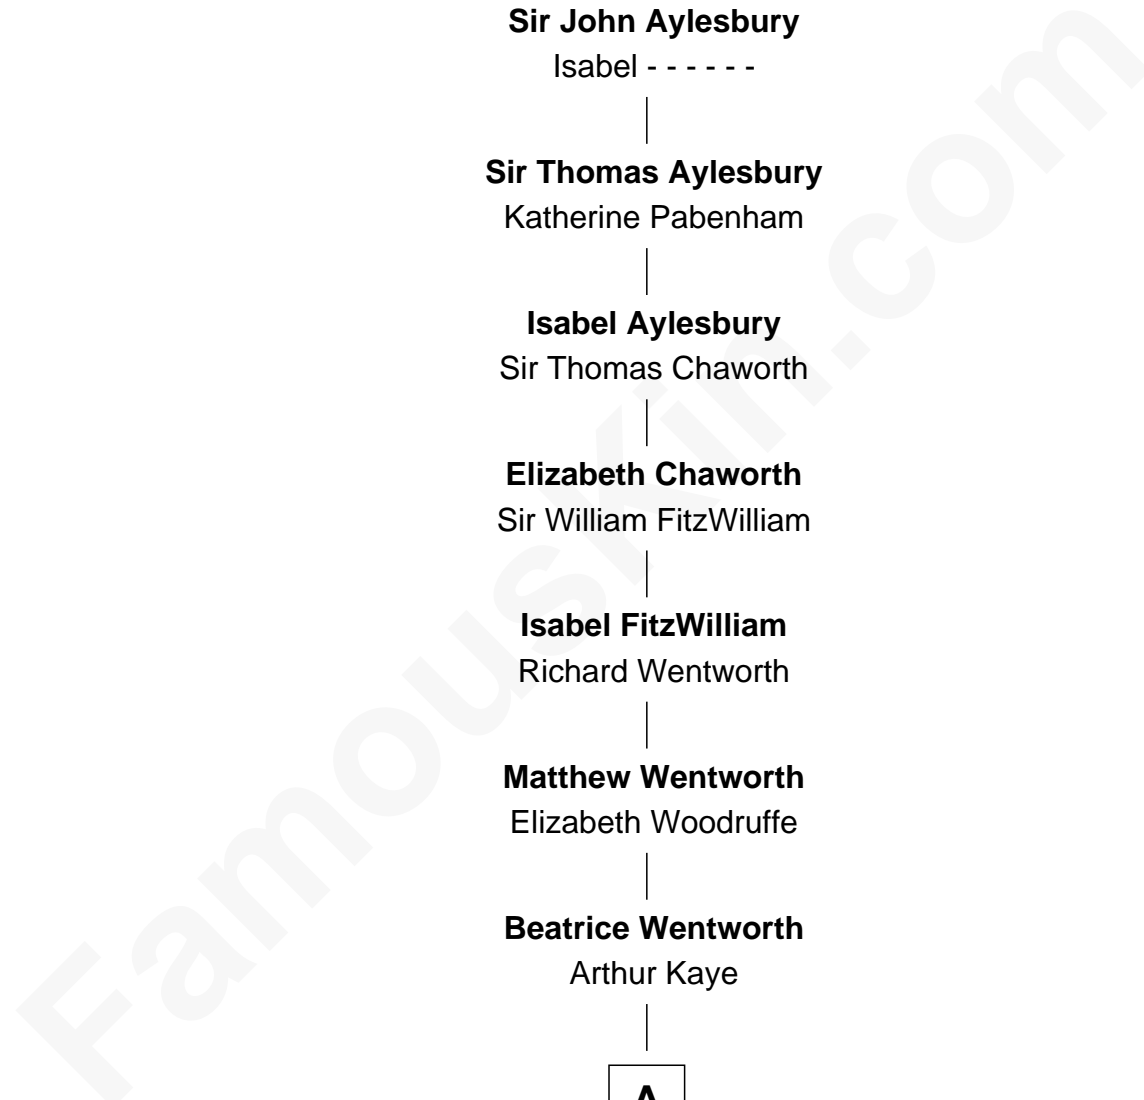

FamousKin.com
Relationship Chart of
Thomas de Aylesbury
 (- a1349)

17th Great-grandfather of

Leverett Saltonstall
 55th Governor of Massachusetts

Thomas de Aylesbury

Joan Basset

Sir John Aylesbury

Isabel - - - - -

Sir Thomas Aylesbury

Katherine Pabenham

Isabel Aylesbury

Sir Thomas Chaworth

Elizabeth Chaworth

Sir William FitzWilliam

Isabel FitzWilliam

Richard Wentworth

Matthew Wentworth

Elizabeth Woodruffe

Beatrice Wentworth

Arthur Kaye

A

A

John Kaye

Dorothy Mauleverer