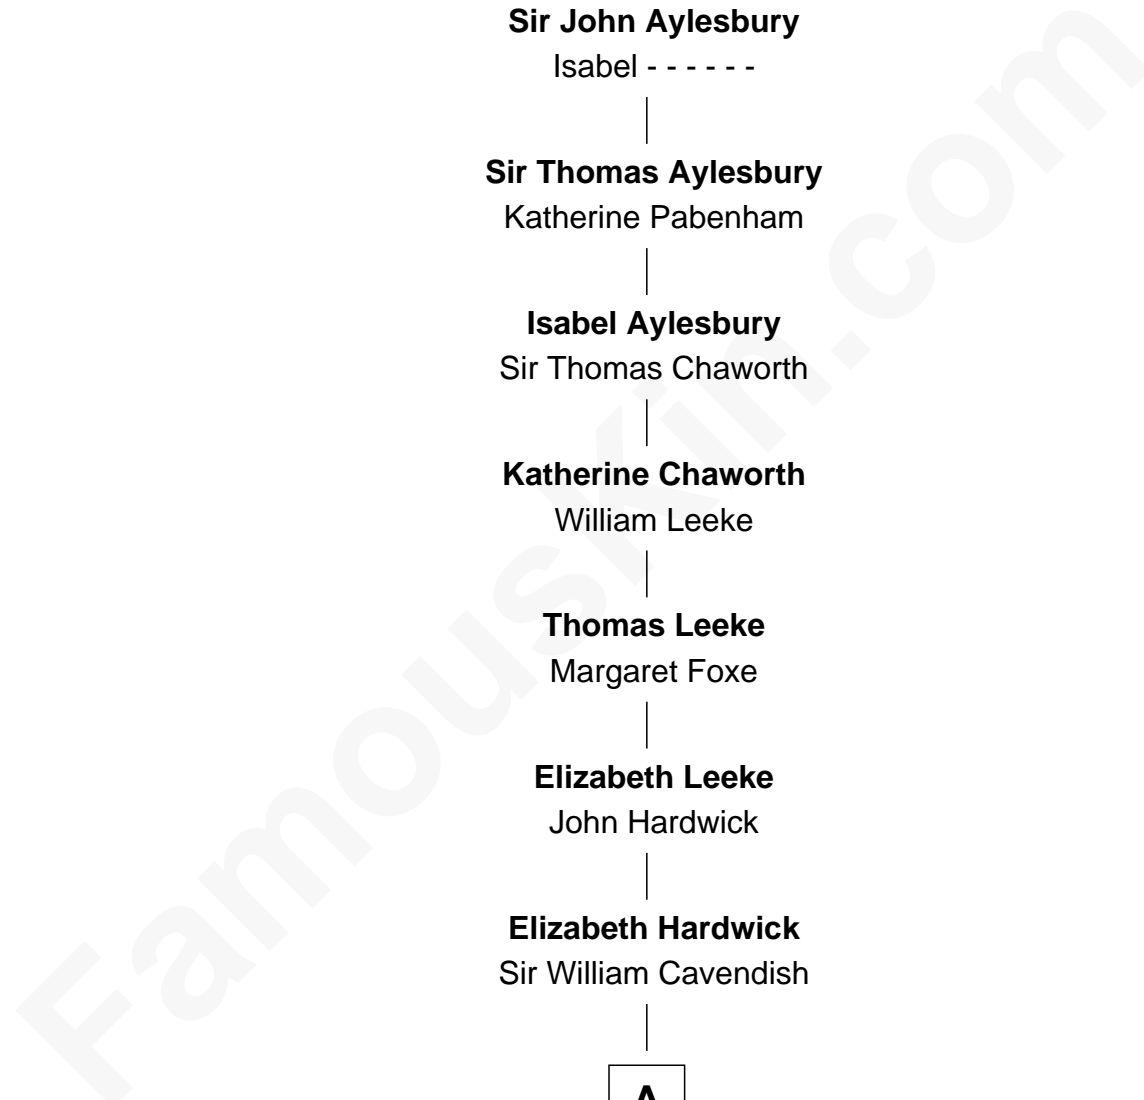

12th Great-grandfather of

Daniel Carroll

Signer of the U.S. Constitution

Thomas de Aylesbury

Joan Basset

Sir John Aylesbury

Isabel - - - - -

Sir Thomas Aylesbury

Katherine Pabenham

Isabel Aylesbury

Sir Thomas Chaworth

Katherine Chaworth

William Leeke

Thomas Leeke

Margaret Foxe

Elizabeth Leeke

John Hardwick

Elizabeth Hardwick

Sir William Cavendish

A