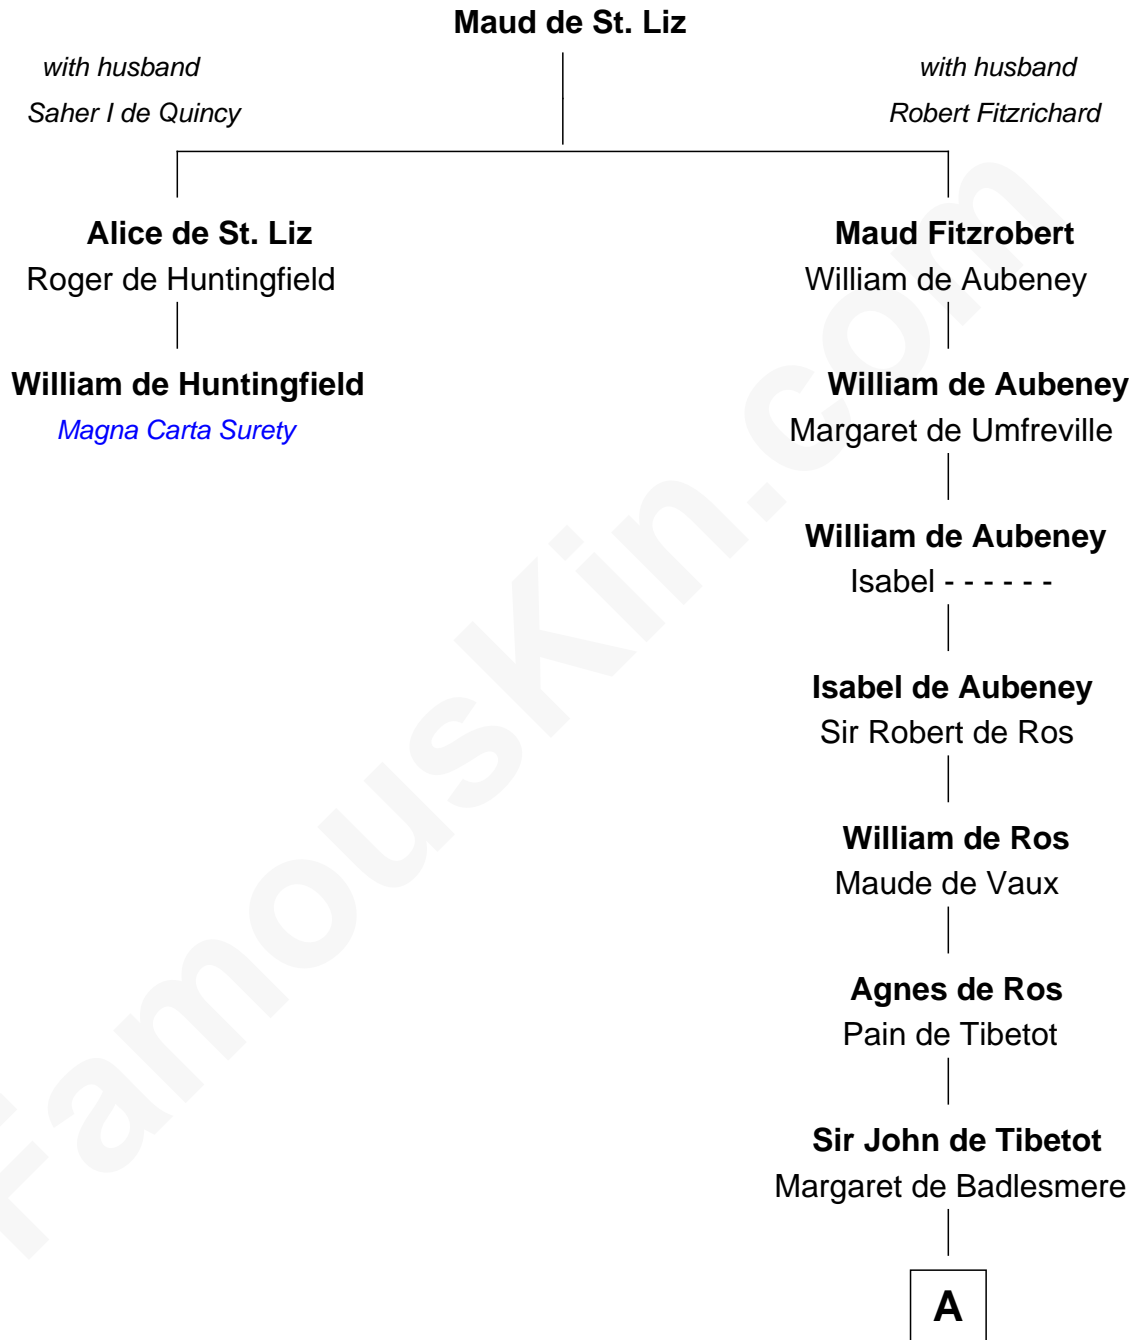

FamousKin.com Relationship Chart of

William de Huntingfield

Magna Carta Surety

1st cousin 16 times removed of

Rev. George Burroughs

Executed for Witchcraft, Salem 1692

A

Sir Robert de Tibetot

Margaret Deincourt

Elizabeth de Tibetot

Sir Philip le Despencer

Margery Despencer

Sir Roger Wentworth

Henry Wentworth

Elizabeth Howard

Margery Wentworth