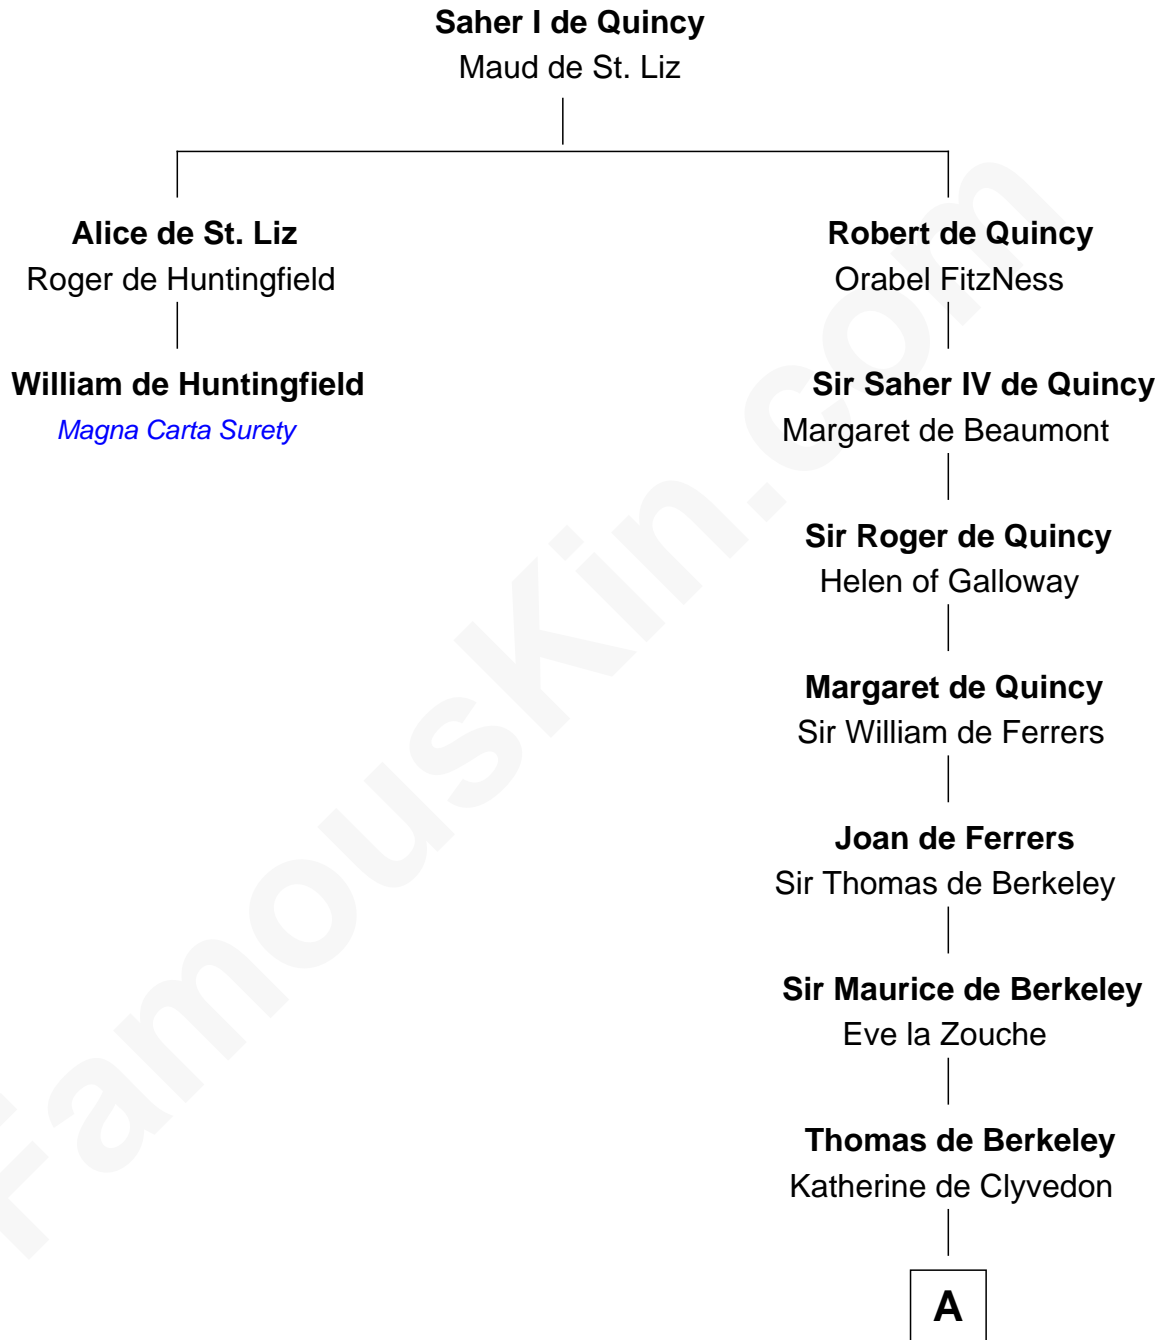

FamousKin.com Relationship Chart of

William de Huntingfield

Magna Carta Surety

1st cousin 19 times removed of

John Taylor Gilman

5th Governor of New Hampshire

A

Sir John Berkeley
Elizabeth Betteshorne

Elizabeth Berkeley
Sir John Sutton

Sir Edmund Sutton
Joyce Tiptoft

Sir Edward Sutton
Cecily Willoughby

Sir John Sutton
Cecily Grey

Sir Henry Dudley
----- Ashton

Probable

Roger Dudley
Susanna Thorne

Gov. Thomas Dudley
Dorothy York