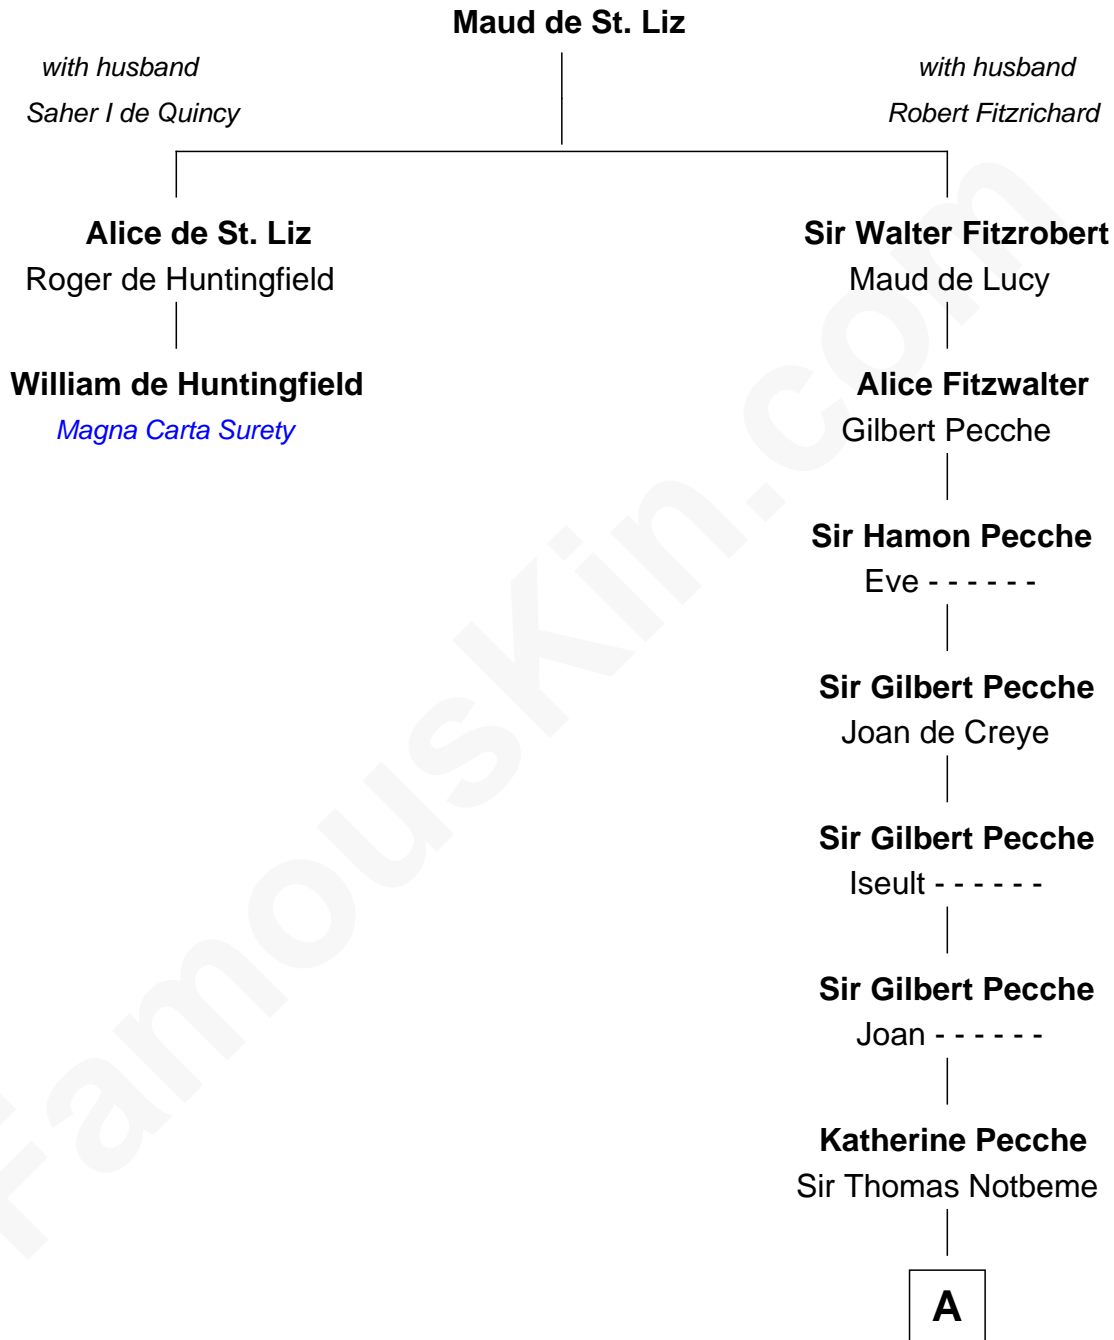

FamousKin.com Relationship Chart of

William de Huntingfield

Magna Carta Surety

1st cousin 14 times removed of

Thomas Lawrence

(c1619/20 - c1703) Planter passenger 1635

A

Margaret Notbeme