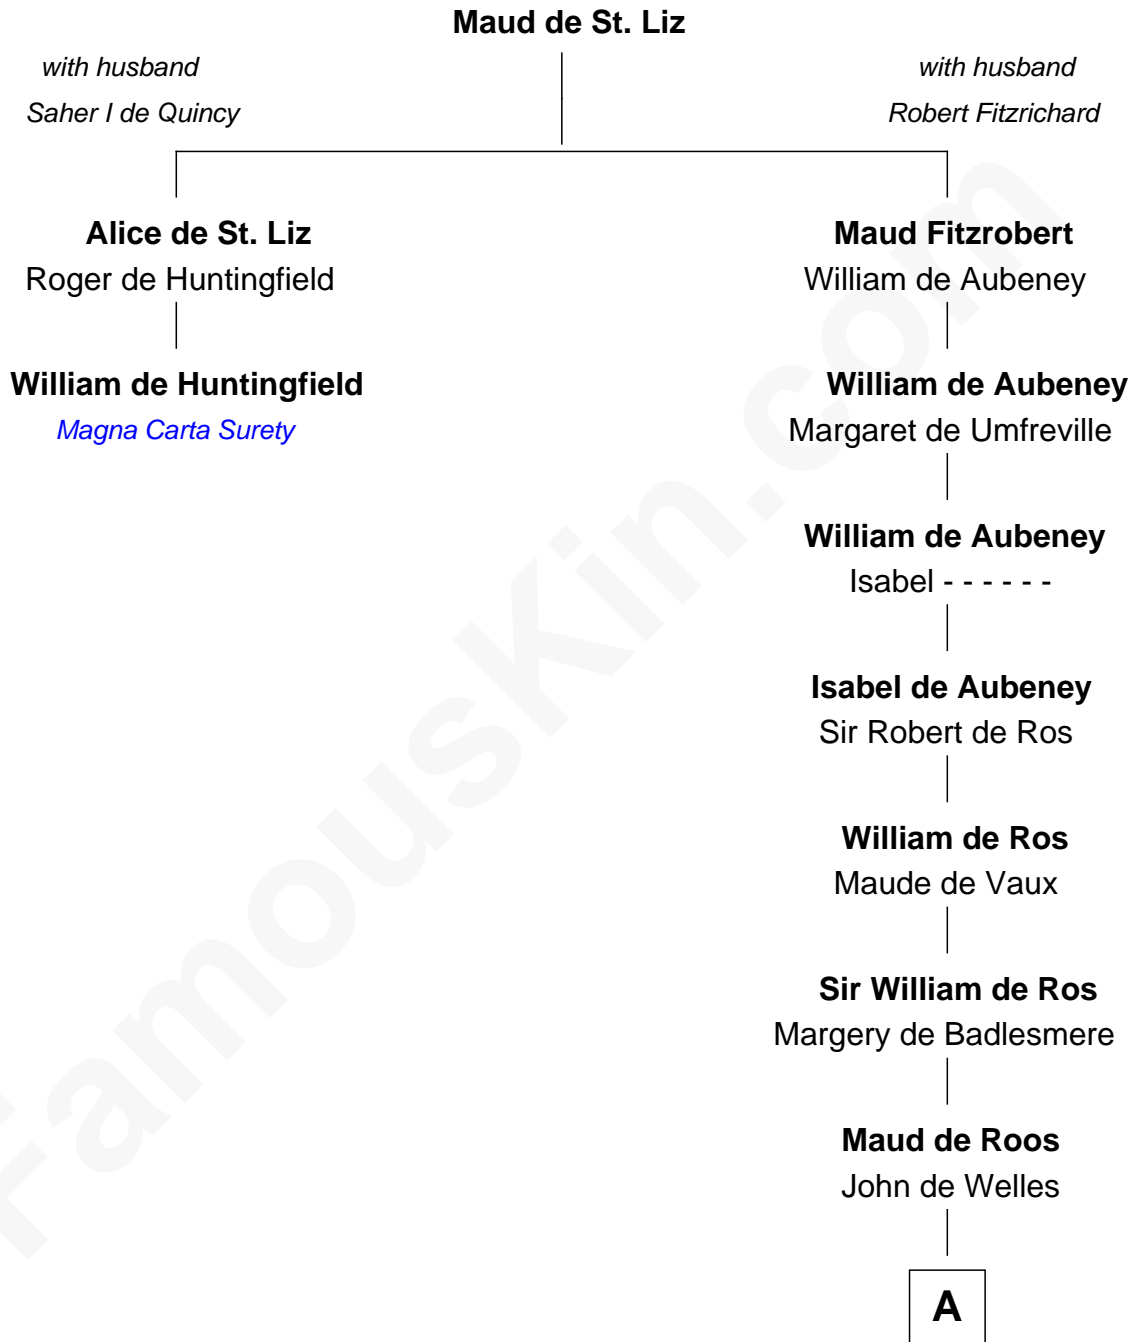

# FamousKin.com Relationship Chart of

**William de Huntingfield**

*Magna Carta Surety*

1st cousin 19 times removed of

**Lord Charles Cornwallis**

*British Commander at Siege of Yorktown*

**A**

**Anne de Welles**

James Butler

**James Butler**

Joan Beauchamp

**Sir Thomas Butler**

Anne Hankeford

**Margaret Butler**

Sir William Boleyn

**Margaret Boleyn**

John Sackville

**Isabel Sackville**

John Ashburnham

**John Ashburnham**

Mary Fane

**Sir John Ashburnham**

Elizabeth Beaumont

**Elizabeth Ashburnham**