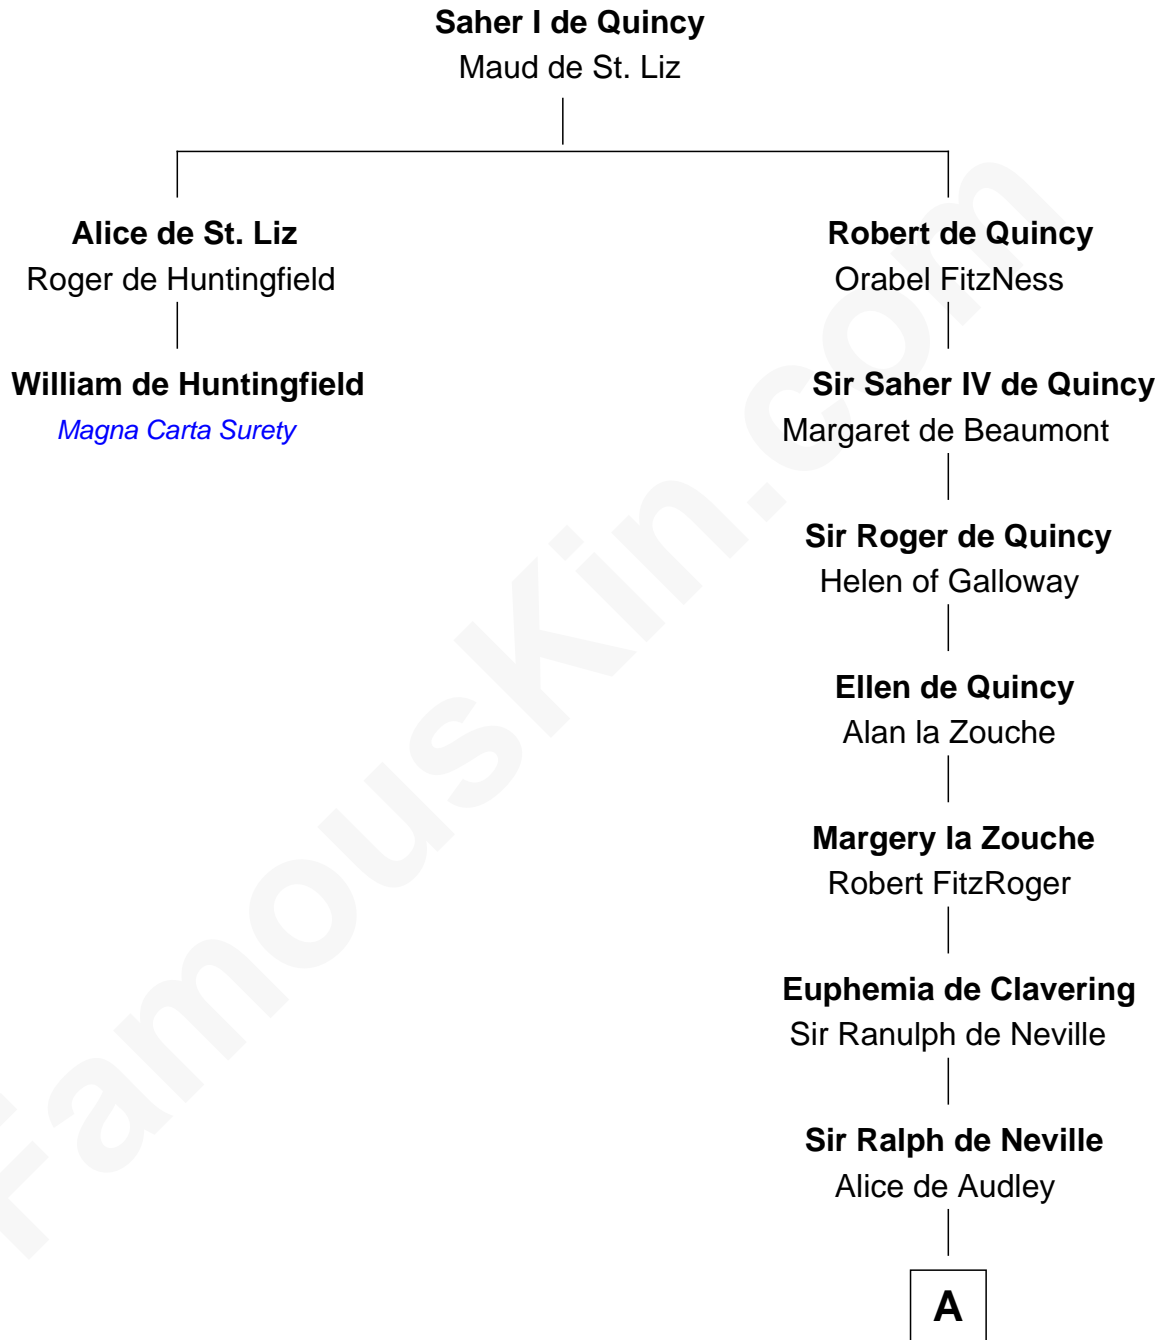

FamousKin.com Relationship Chart of

William de Huntingfield

Magna Carta Surety

1st cousin 20 times removed of

Lord Charles Cornwallis

British Commander at Siege of Yorktown

A

Sir John de Neville