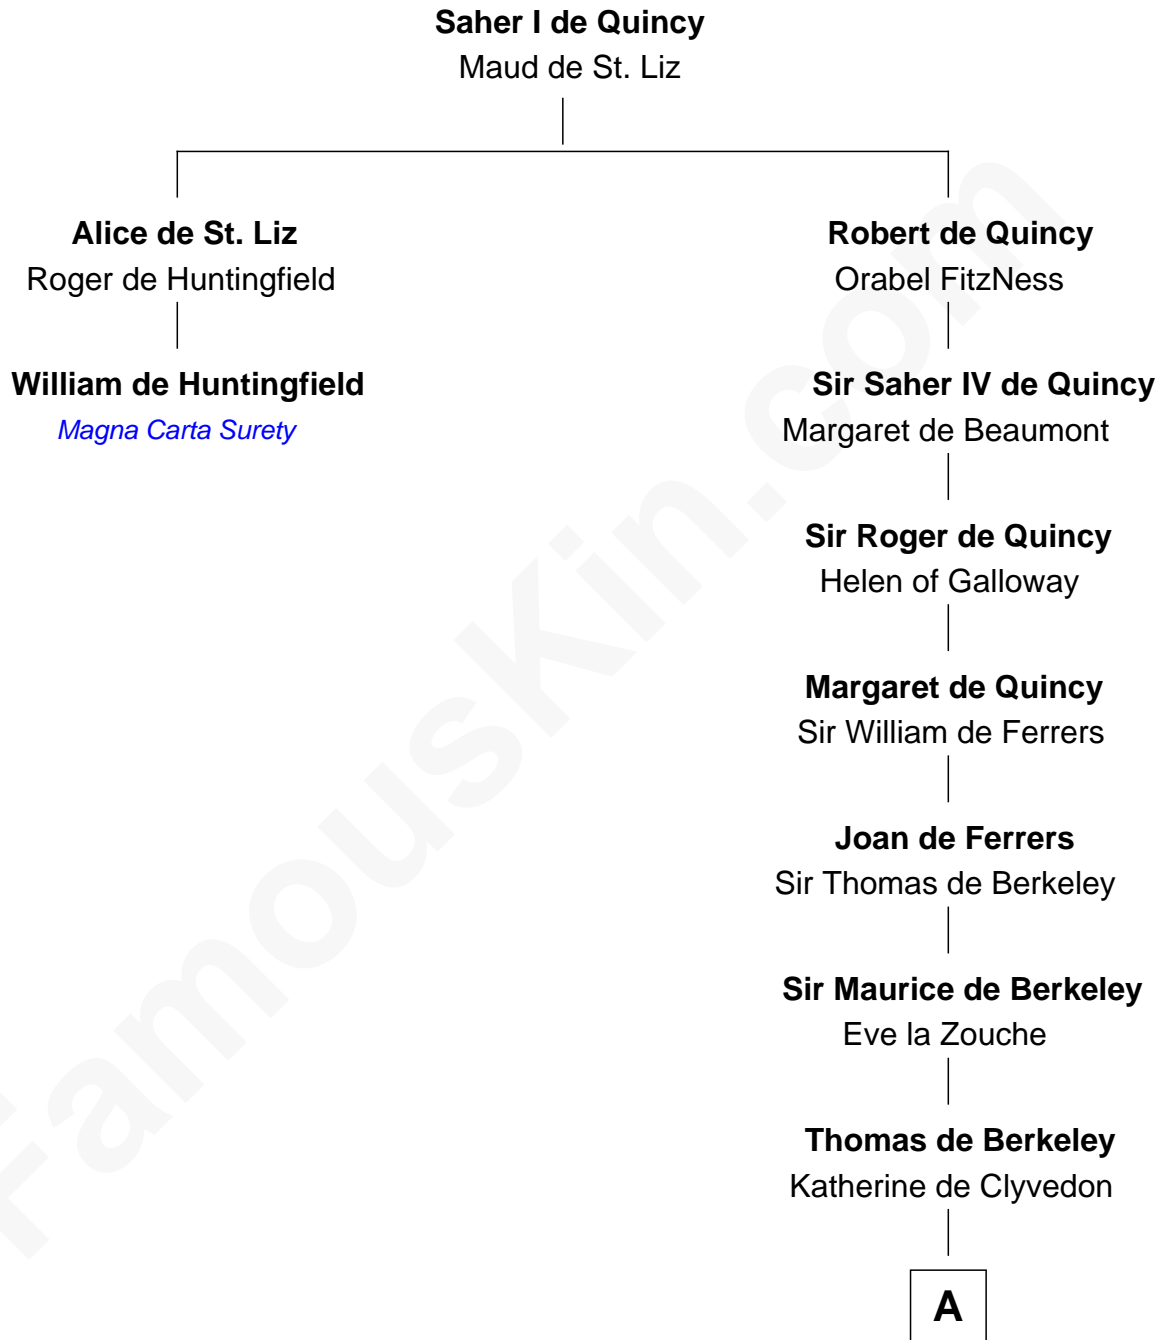

FamousKin.com Relationship Chart of

William de Huntingfield

Magna Carta Surety

1st cousin 20 times removed of

Grover Cleveland

22nd and 24th U.S. President

A

Sir John Berkeley
Elizabeth Betteshorne

Elizabeth Berkeley
Sir John Sutton

Jane Sutton
Thomas Mainwaring

Cecily Mainwaring
John Cotton

Sir George Cotton
Mary Onley

Richard Cotton
Mary Mainwaring

Frances Cotton
George Abell

Robert Abell
Joanna - - - - -

Grover Cleveland
22nd and 24th U.S. President

FamousKin.com