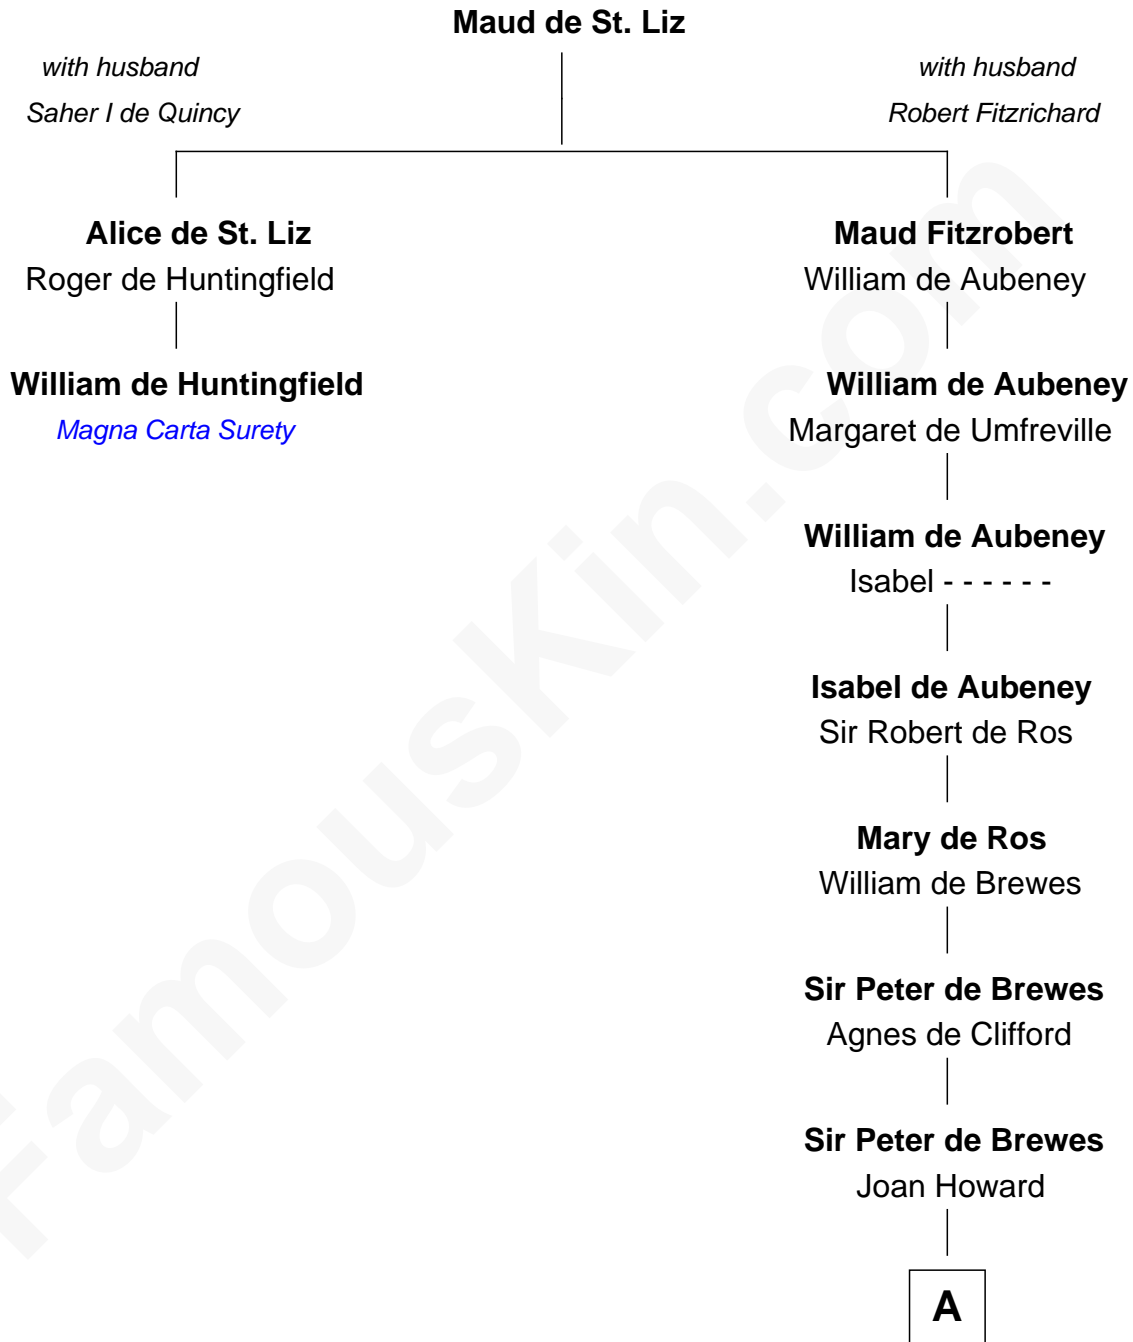

FamousKin.com Relationship Chart of

William de Huntingfield

Magna Carta Surety

1st cousin 19 times removed of

Henry Hastings Sibley

1st Governor of Minnesota

A

Beatrice Brewes
Sir Hugh Shirley

Sir Ralph Shirley
Joan Basset

Beatrice Shirley
John Brome

Nicholas Brome
Katherine Lampeck

Elizabeth Brome
Thomas Hawes

William Hawes
Ursula Colles

Edmond Hawes
Jane Porter

Edmund Hawes

John Hawes
Desire Gorham

Experience Hawes
Ebenezer Sproat

B

B

—
Ebenezer Sproat
Bathsheba Wood

—
Ebenezer Sproat
Catherine Whipple

—
Sarah Whipple Sproat
Solomon Sibley

—
Henry Hastings Sibley
1st Governor of Minnesota