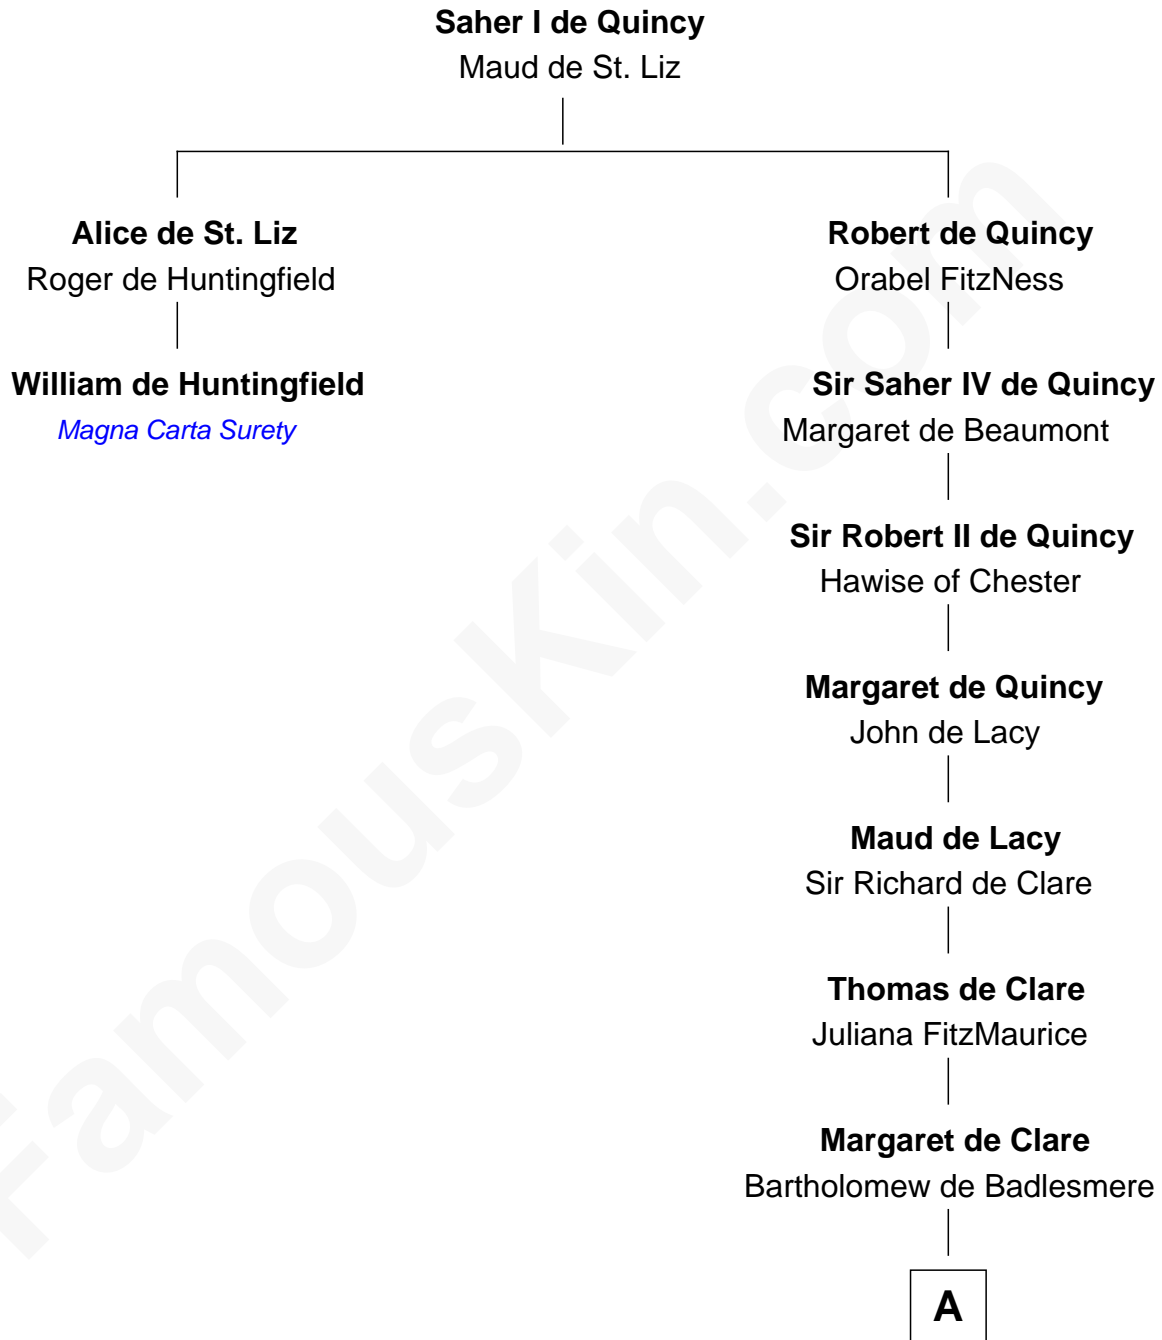

FamousKin.com

Relationship Chart of

William de Huntingfield

Magna Carta Surety

1st cousin 19 times removed of

Roger Sherman

Signer of the Declaration of Independence

A

Elizabeth de Badlesmere

Sir William de Bohun

Elizabeth de Bohun

Sir Richard Fitzalan

Elizabeth Fitzalan

Sir Robert Goushill

Elizabeth Goushill

Sir Robert Wingfield