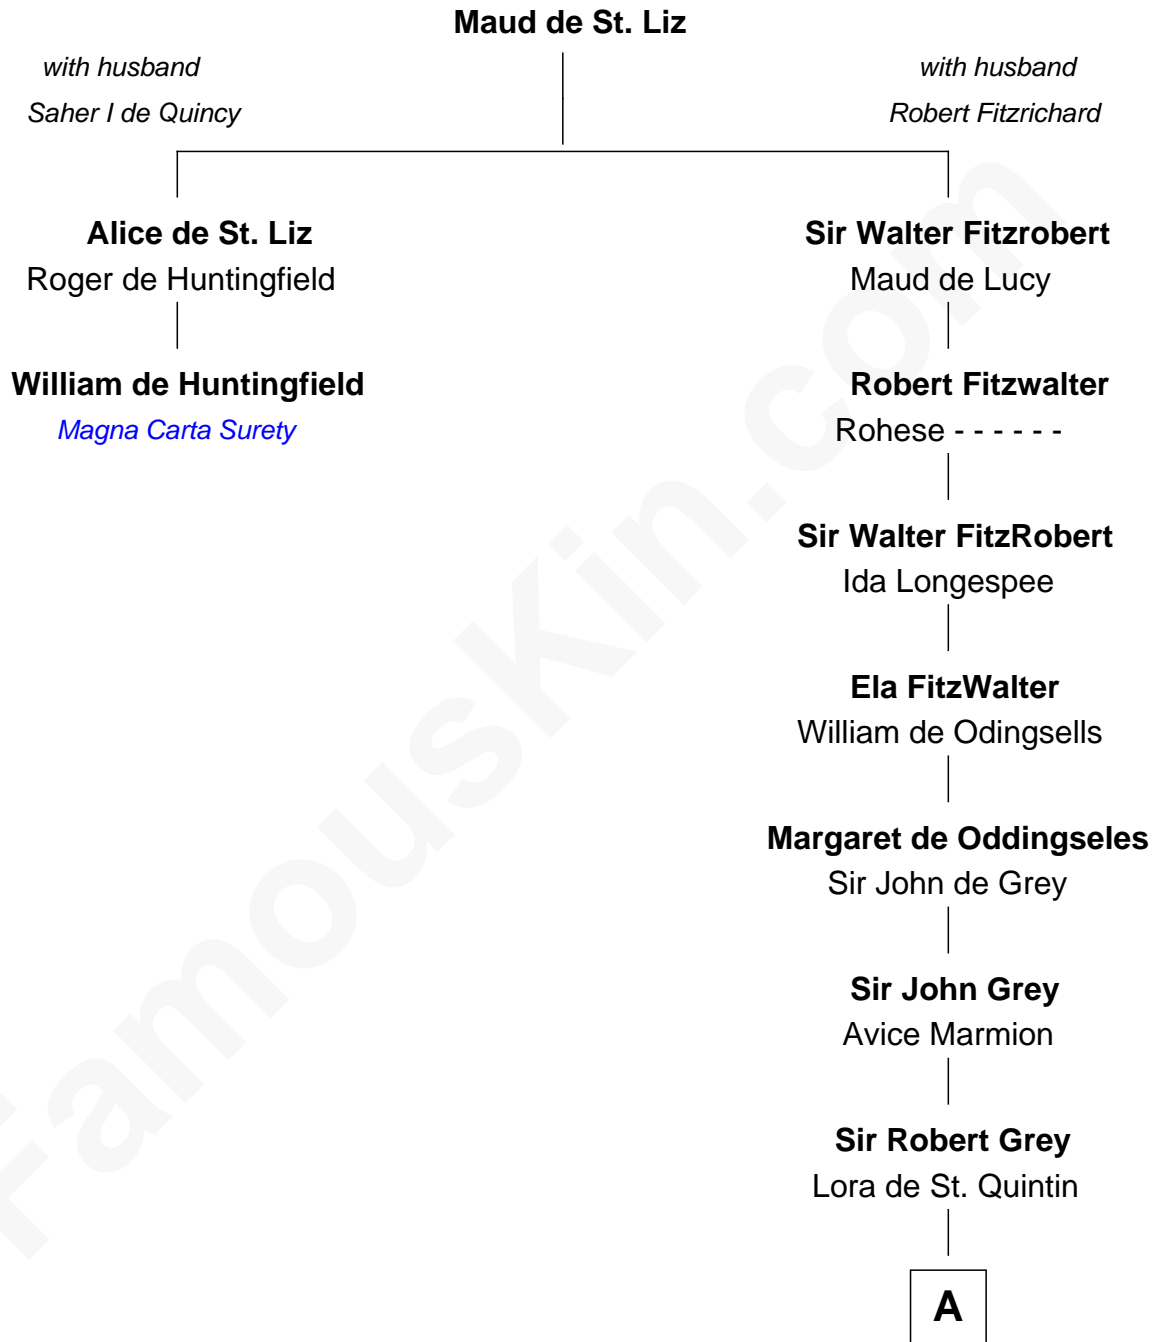

FamousKin.com Relationship Chart of

William de Huntingfield

Magna Carta Surety

1st cousin 19 times removed of

Fletcher Christian

Leader of the mutiny on the Bounty

A

Elizabeth Grey

Henry FitzHugh

Eleanor Fitzhugh

Sir Henry Bromflete

Margaret Bromflete

John Clifford

Henry Clifford

Florence Pudsey

Dorothy Clifford