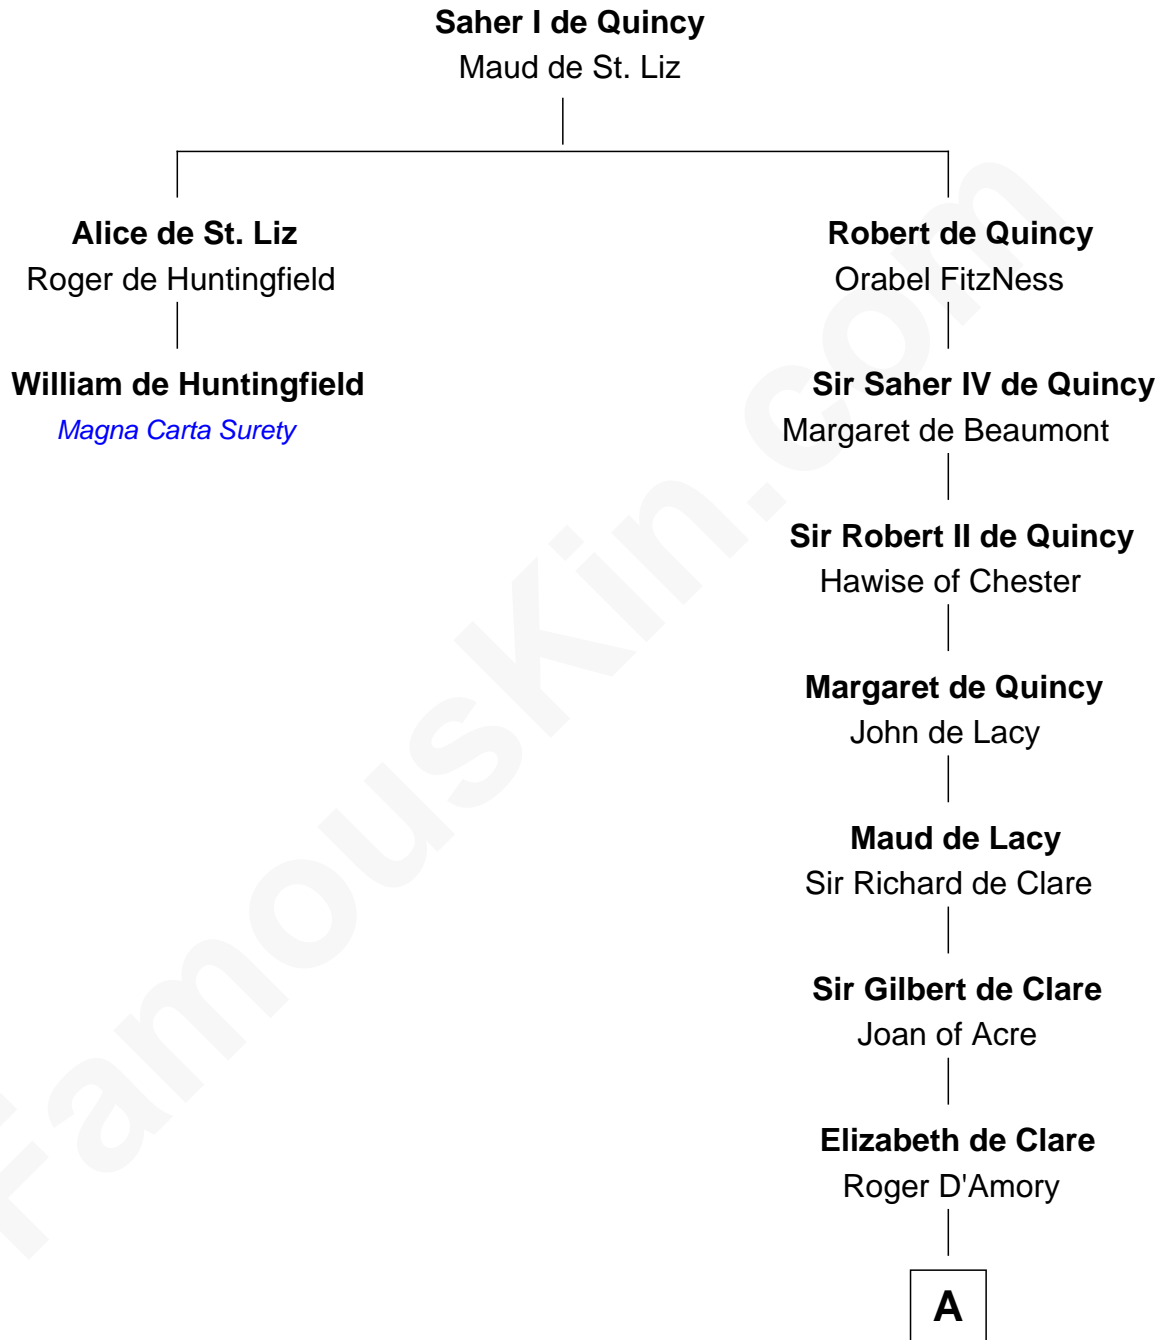

FamousKin.com Relationship Chart of

William de Huntingfield

Magna Carta Surety

1st cousin 20 times removed of

Fletcher Christian

Leader of the mutiny on the Bounty

A

Elizabeth D'Amory