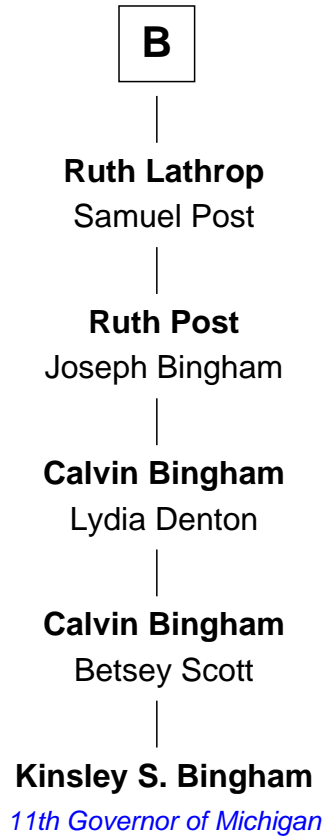

# FamousKin.com Relationship Chart of

**William de Huntingfield**

*Magna Carta Surety*

20th Great-grandfather of

**Kinsley S. Bingham**

*11th Governor of Michigan*

**William de Huntingfield**

Isabel FitzWilliam

**Sir Roger Lewknor**

Katherine Bardolf

Probable

**Beatrix Lewknor**

Ralph Roper

Probable

**Edmond Roper**

A

**A**

**Agnes Roper**

Walter Colepepper

**Sir John Colepepper**

Agnes Gainsford

**Isabel Colepepper**

Walter Roberts

Probable

**Elizabeth Stoughton**

John Scudder

**Elizabeth Scudder**

Samuel Lothrop

**John Lathrop**

Ruth Royce

**B**

FamousKin.com