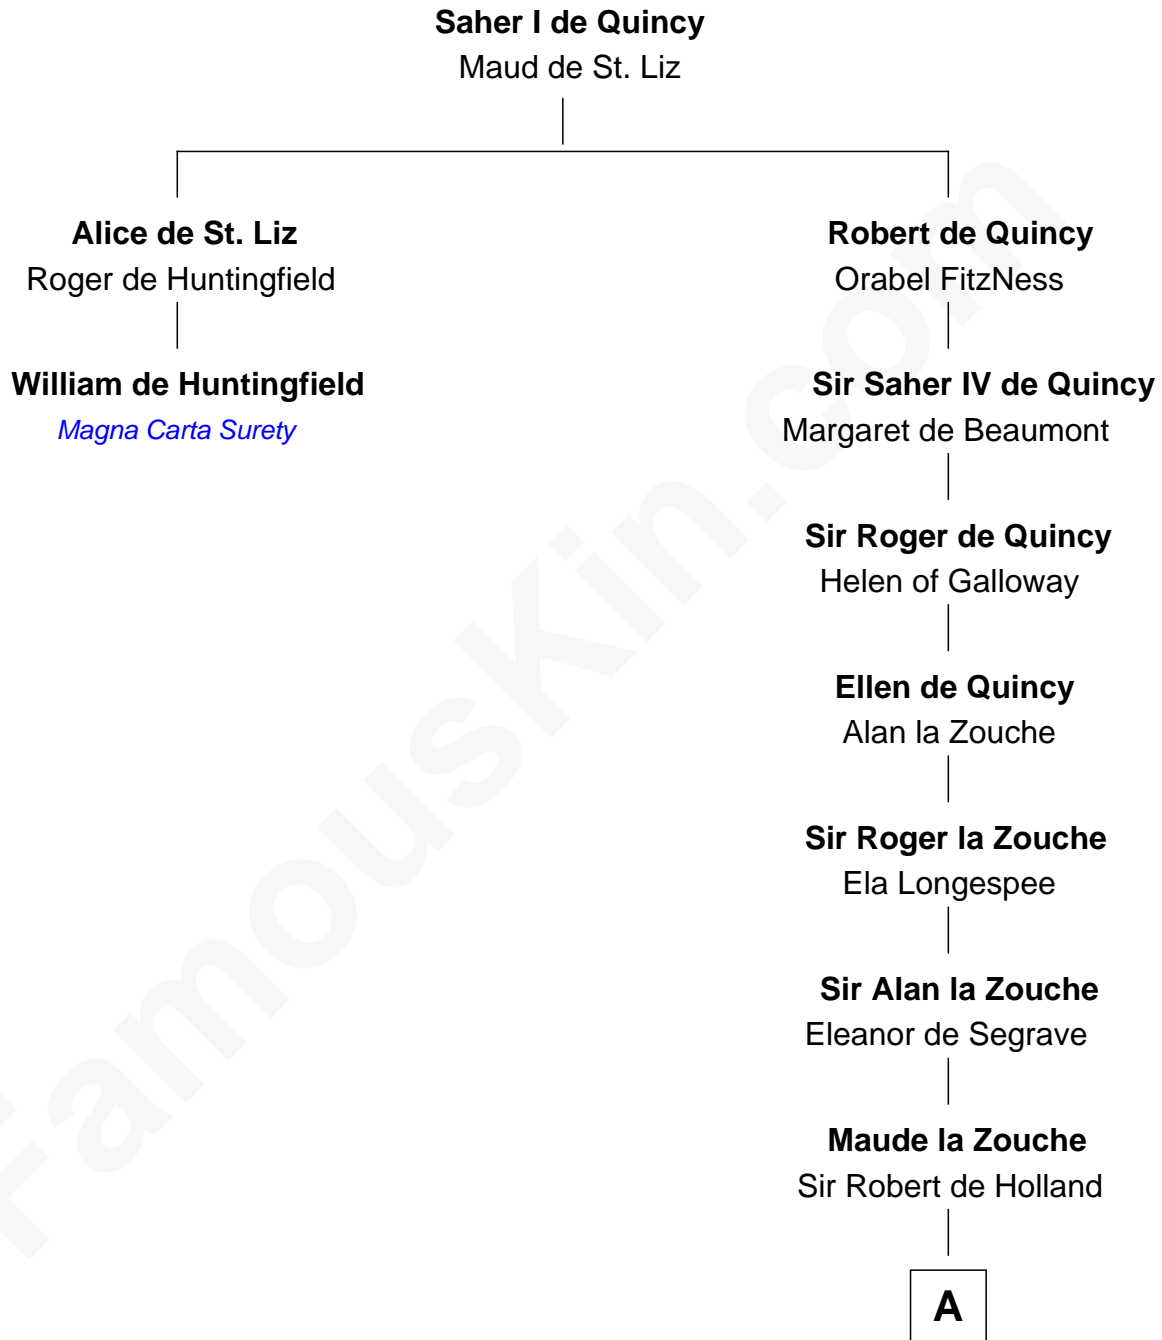

FamousKin.com

Relationship Chart of

William de Huntingfield

Magna Carta Surety

1st cousin 18 times removed of

Major John Pitcairn

British Commander at Battle of Lexington

A

Thomas Holand
Joan Plantagenet

Sir Thomas de Holand
Alice Fitzalan

Margaret de Holand
Sir John Beaufort

Joan Beaufort
Sir James Stewart

John Stewart
Eleanor Sinclair

Margaret Stewart
Sir William Murray

Sir William Murray
Katherine Campbell

Annabel Murray
John Erskine

John Erskine
Mary Stewart

Sir Charles Erskine
Mary Hope

B

B

—
Mary Erskine
William Hamilton

—
Katherine Hamilton
Rev. David Pitcairn

—
Major John Pitcairn
British Commander at Lexington