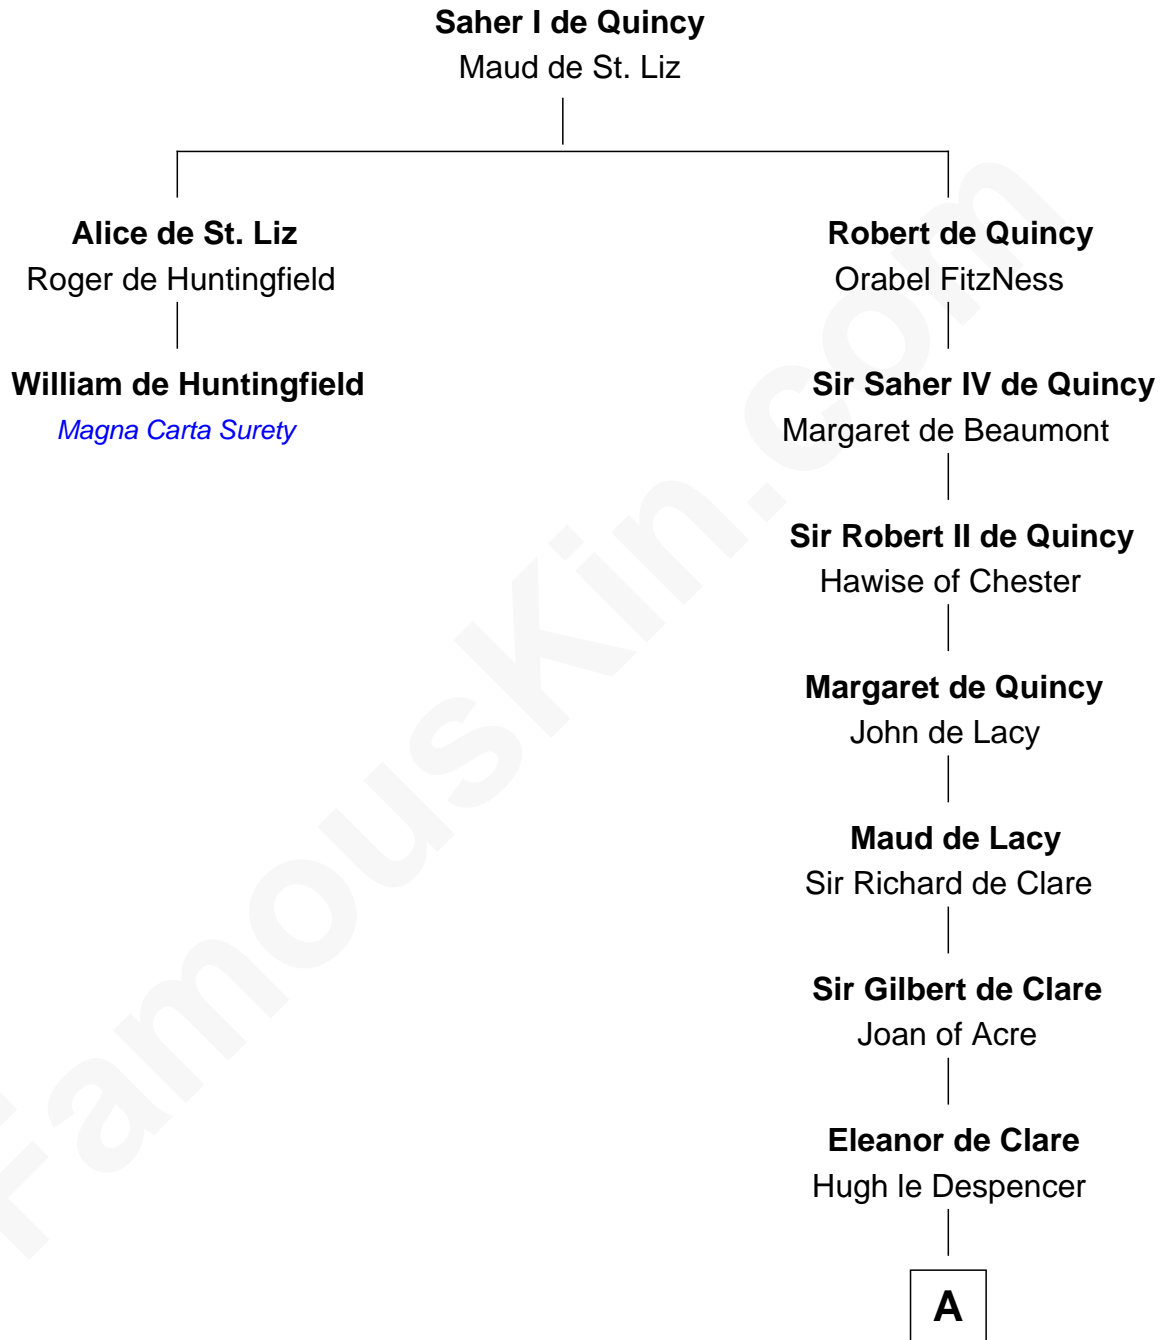

FamousKin.com

Relationship Chart of

William de Huntingfield

Magna Carta Surety

1st cousin 17 times removed of

John Throckmorton

(c1601 - c1683/4) Lyon passenger 1631

A

Isabel le Despencer

Richard Fitzalan

Sir Edmund Fitzalan

Sibyl de Montagu

Philippe Fitzalan

Sir Richard Sergeaux

Philippa Sergeaux

Sir Robert Pashley