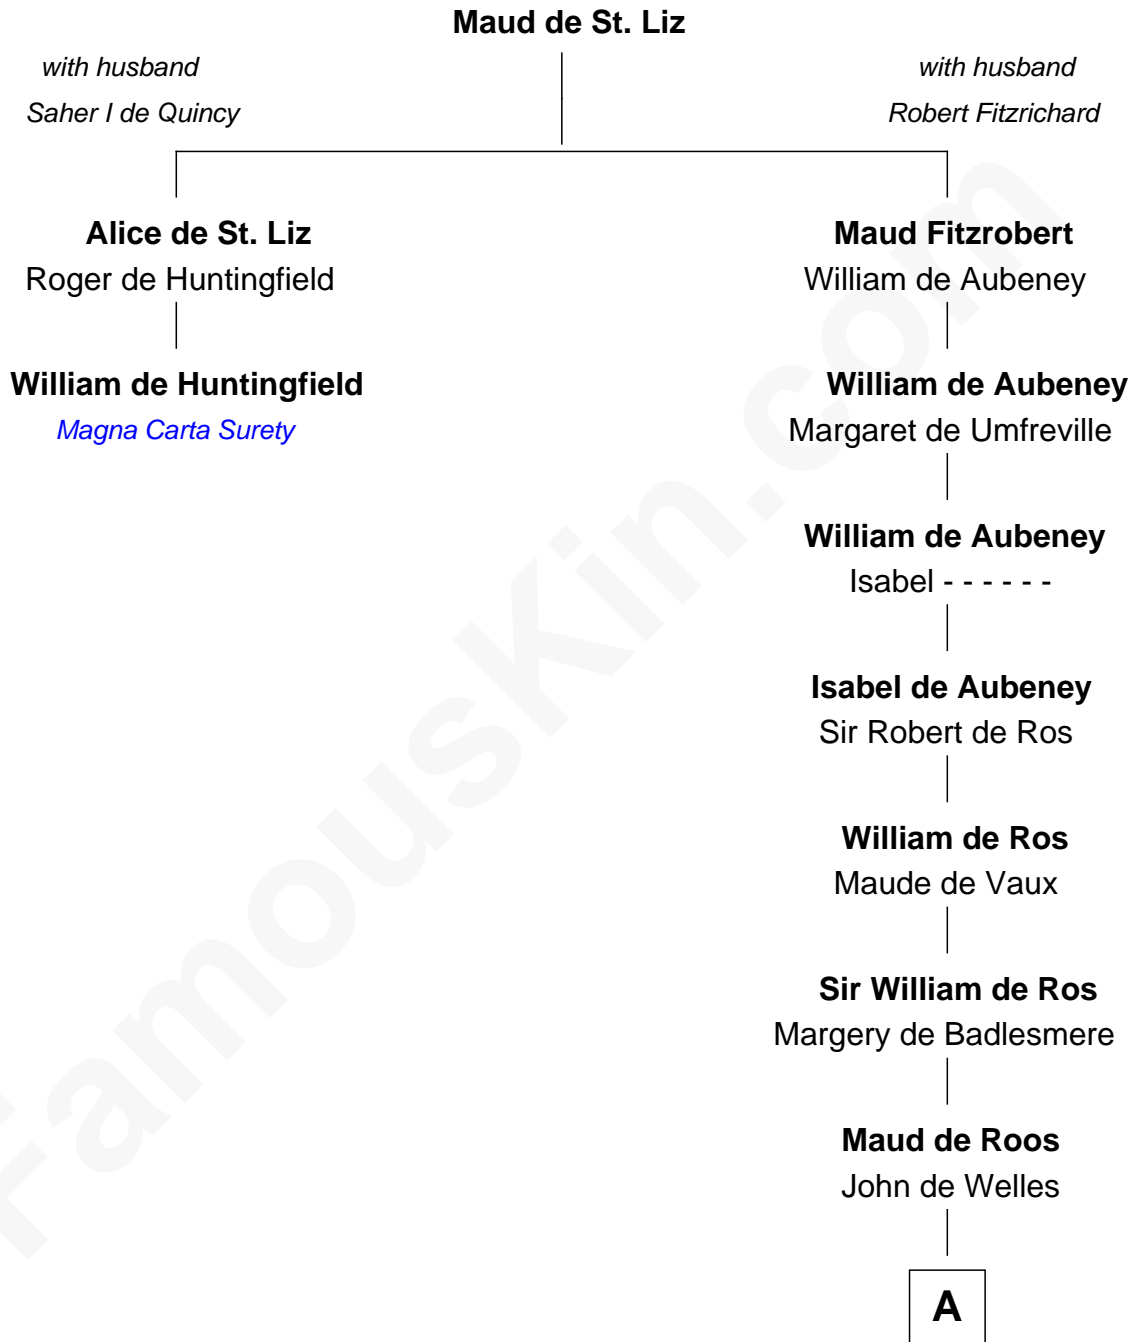

FamousKin.com Relationship Chart of

William de Huntingfield

Magna Carta Surety

1st cousin 14 times removed of

Edmund Waller

English Poet and Politician

A

Margery de Welles

Stephen le Scrope

Maude le Scrope

Sir Baldwin Freville

Elizabeth Freville

Sir Thomas Ferrers

Sir Henry Ferrers

Margaret Heckstall

Sir Edward Ferrers