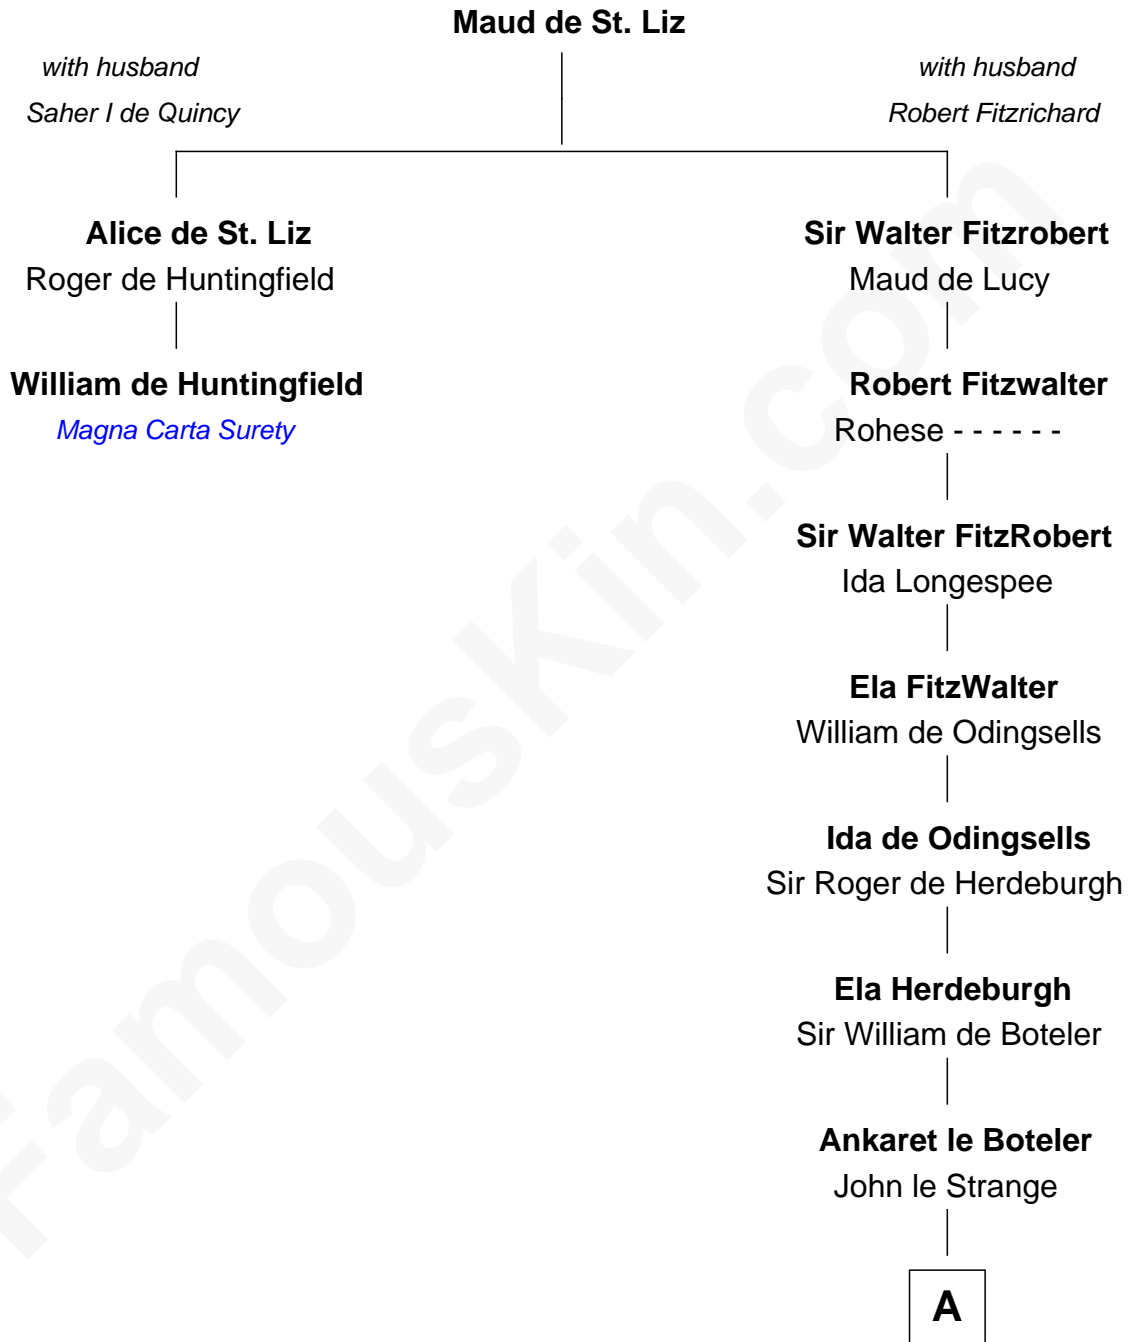

FamousKin.com

Relationship Chart of

William de Huntingfield

Magna Carta Surety

1st cousin 12 times removed of

Catherine Howard

5th Wife of King Henry VIII

A

Eleanor le Strange
Sir Reynold de Grey

Ida Grey
John Cokayne

Elizabeth Cokayne
Sir Laurence Cheney

Elizabeth Cheney
Sir Frederick Tilney

Elizabeth Tilney
Sir Thomas Howard

Sir Edmund Howard
Joyce Culpeper

Catherine Howard
5th Wife of King Henry VIII