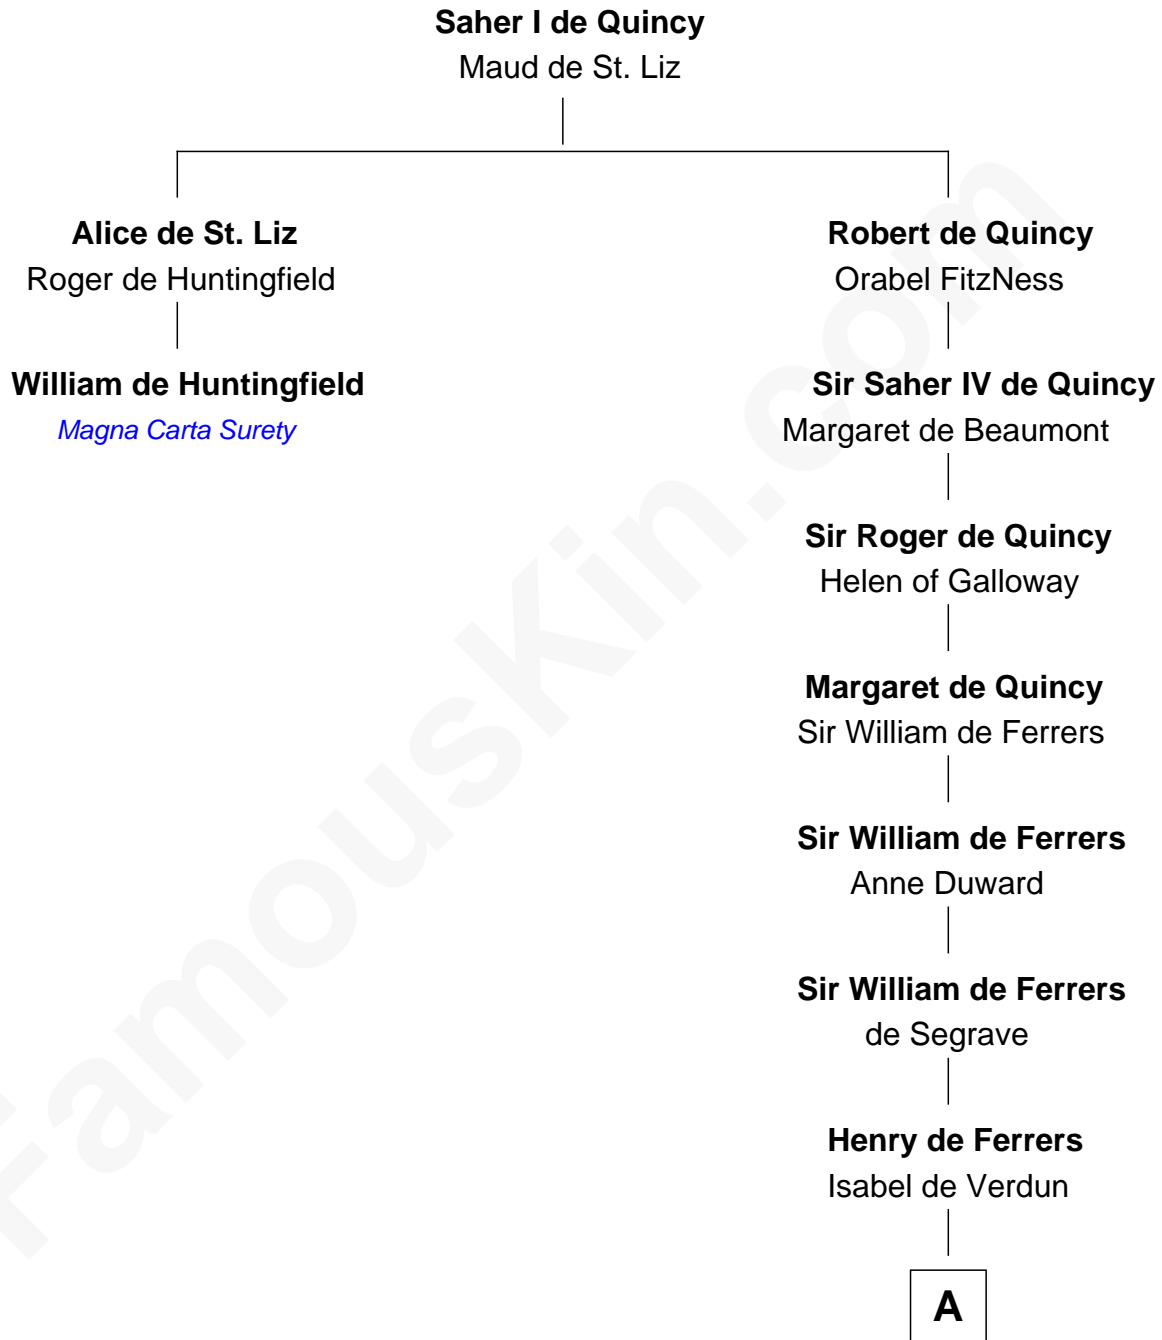

## Relationship Chart of

### William de Huntingfield

*Magna Carta Surety*

1st cousin 12 times removed of

**Catherine Howard**

*5th Wife of King Henry VIII*

**A**

—  
**Sir William de Ferrers**

Margaret de Ufford