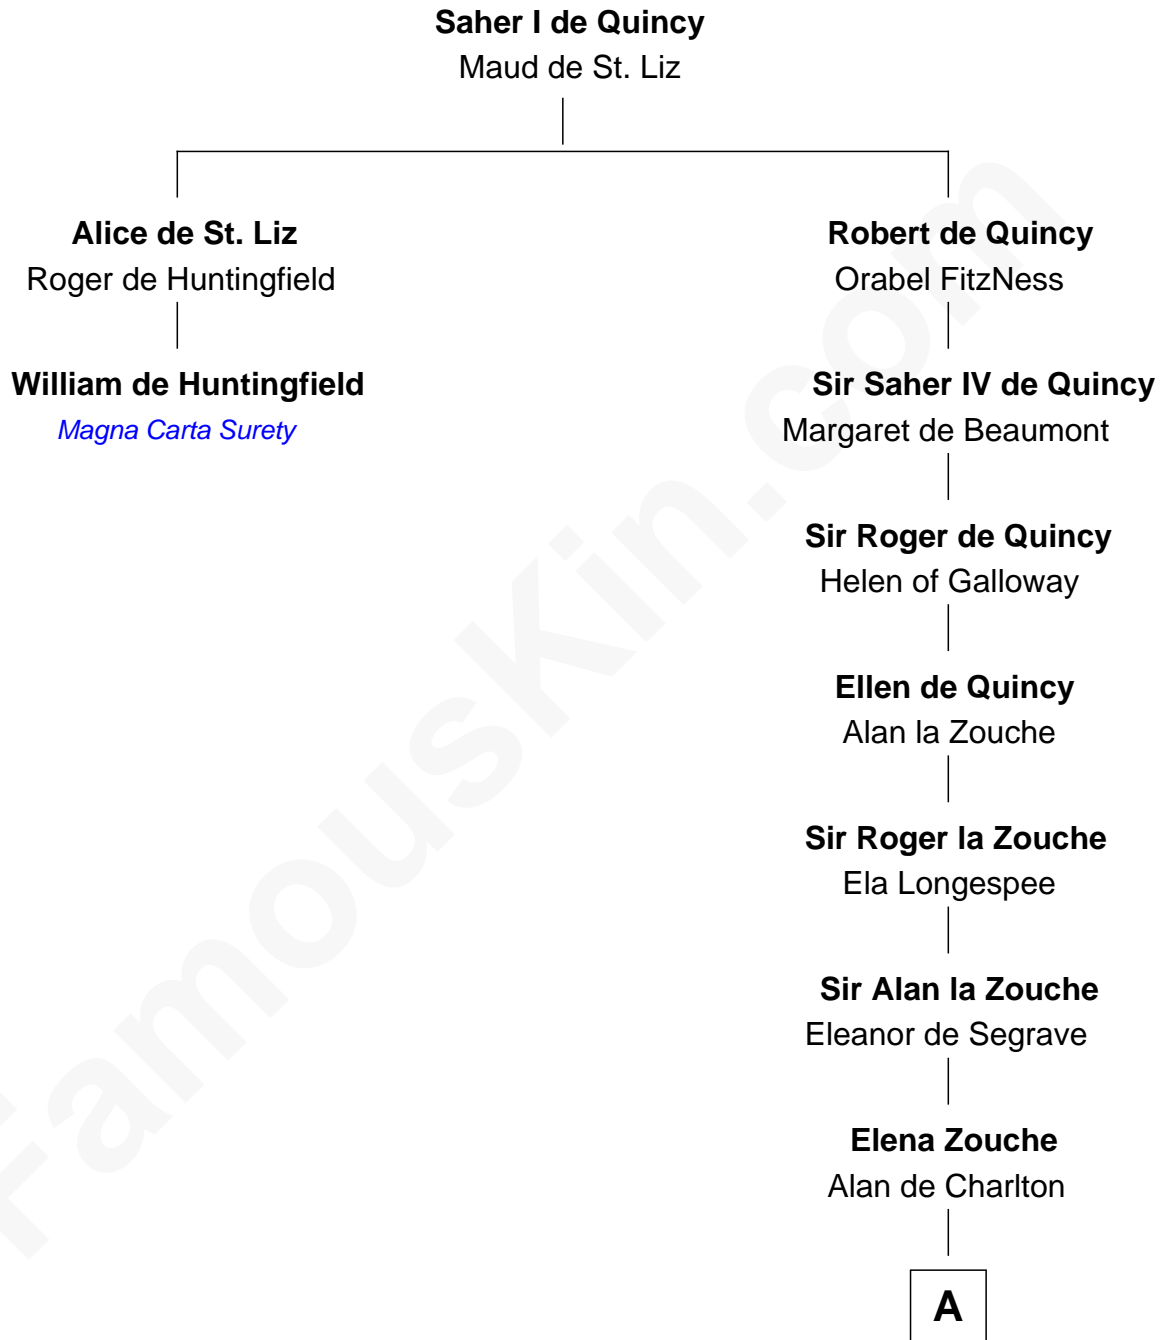

FamousKin.com Relationship Chart of

William de Huntingfield

Magna Carta Surety

1st cousin 16 times removed of

Rev. John Whittingham

(c1616 - 1639) Great Migration Immigrant 1637

A

Alan de Charlton

Margery FitzAer

Thomas de Charlton

Anna de Charlton

William de Knightley

Thomas de Knightley de Charlton

Elizabeth Francis

Robert Charlton

Mary Corbet