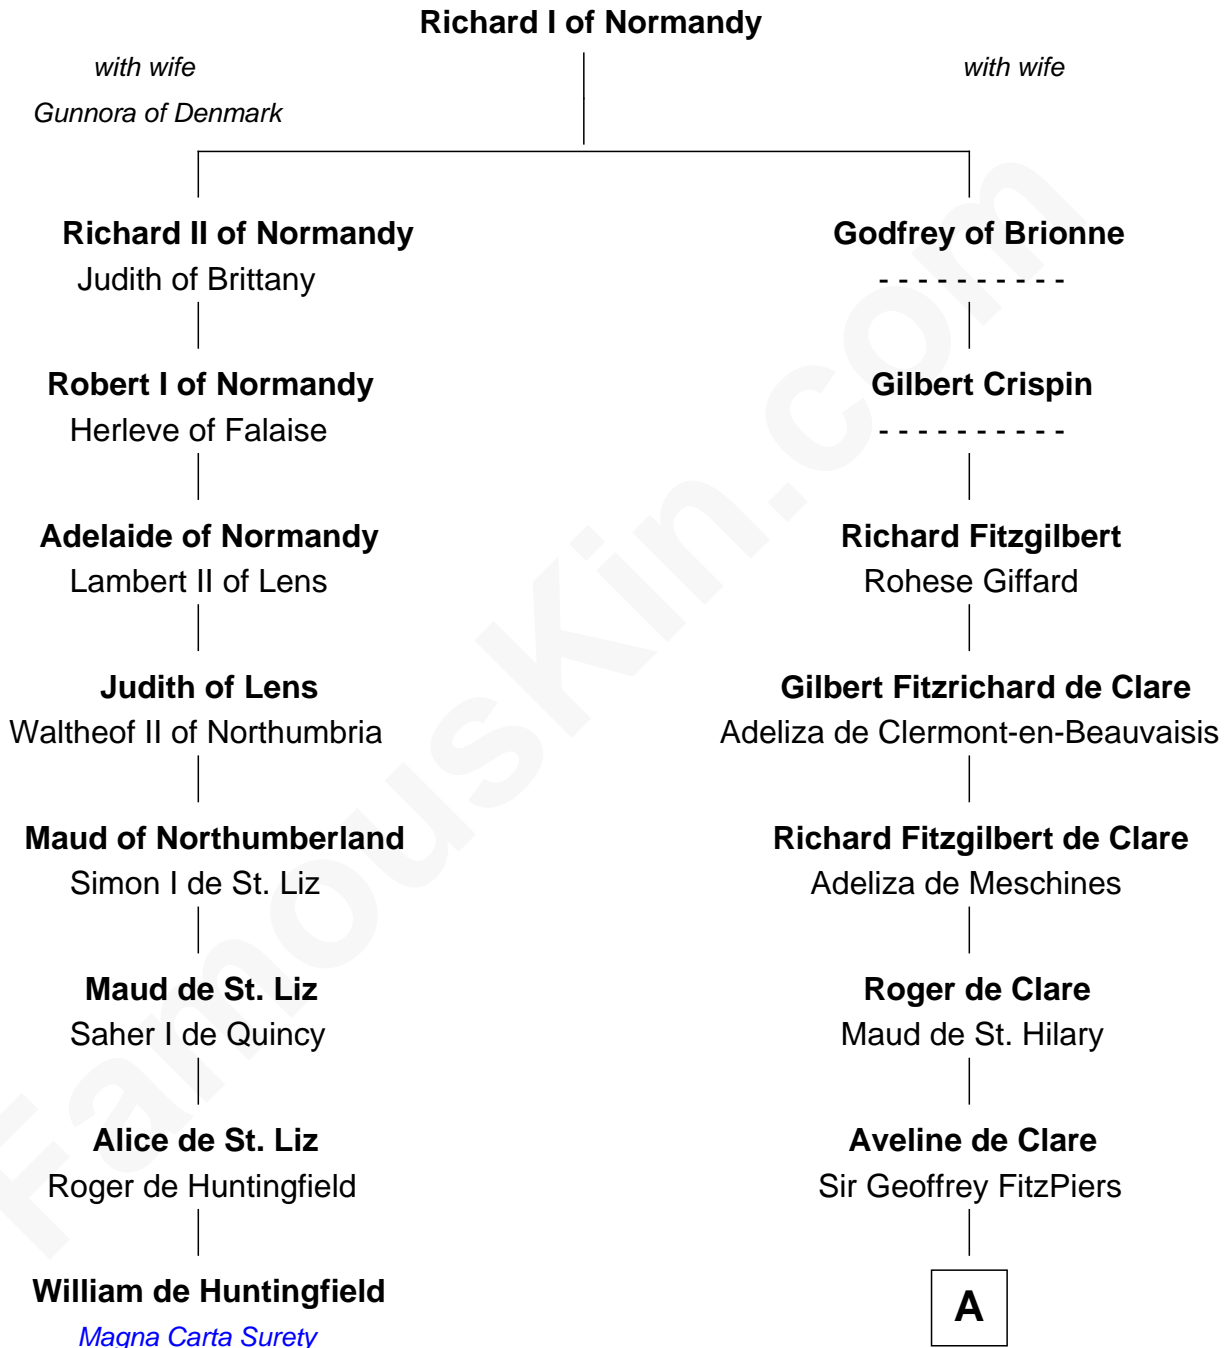

FamousKin.com Relationship Chart of

William de Huntingfield

Magna Carta Surety

7th cousin 14 times removed of

Thomas Trowbridge

(c1600 - 1672/3) Great Migration Immigrant 1637

A

Hawise FitzGeoffrey
Sir Reynold de Mohun

Alice de Mohun
Robert de Beauchamp

Sir Humphrey de Beauchamp
Sibyl Oliver

Eleanor Beauchamp
John Bamfield

John Bamfield
Isabel Cobham

John Bamfield
Joan Gilbert

Thomas Bamfield
Agnes Coplestone

Agnes Bamfield
John Prowse