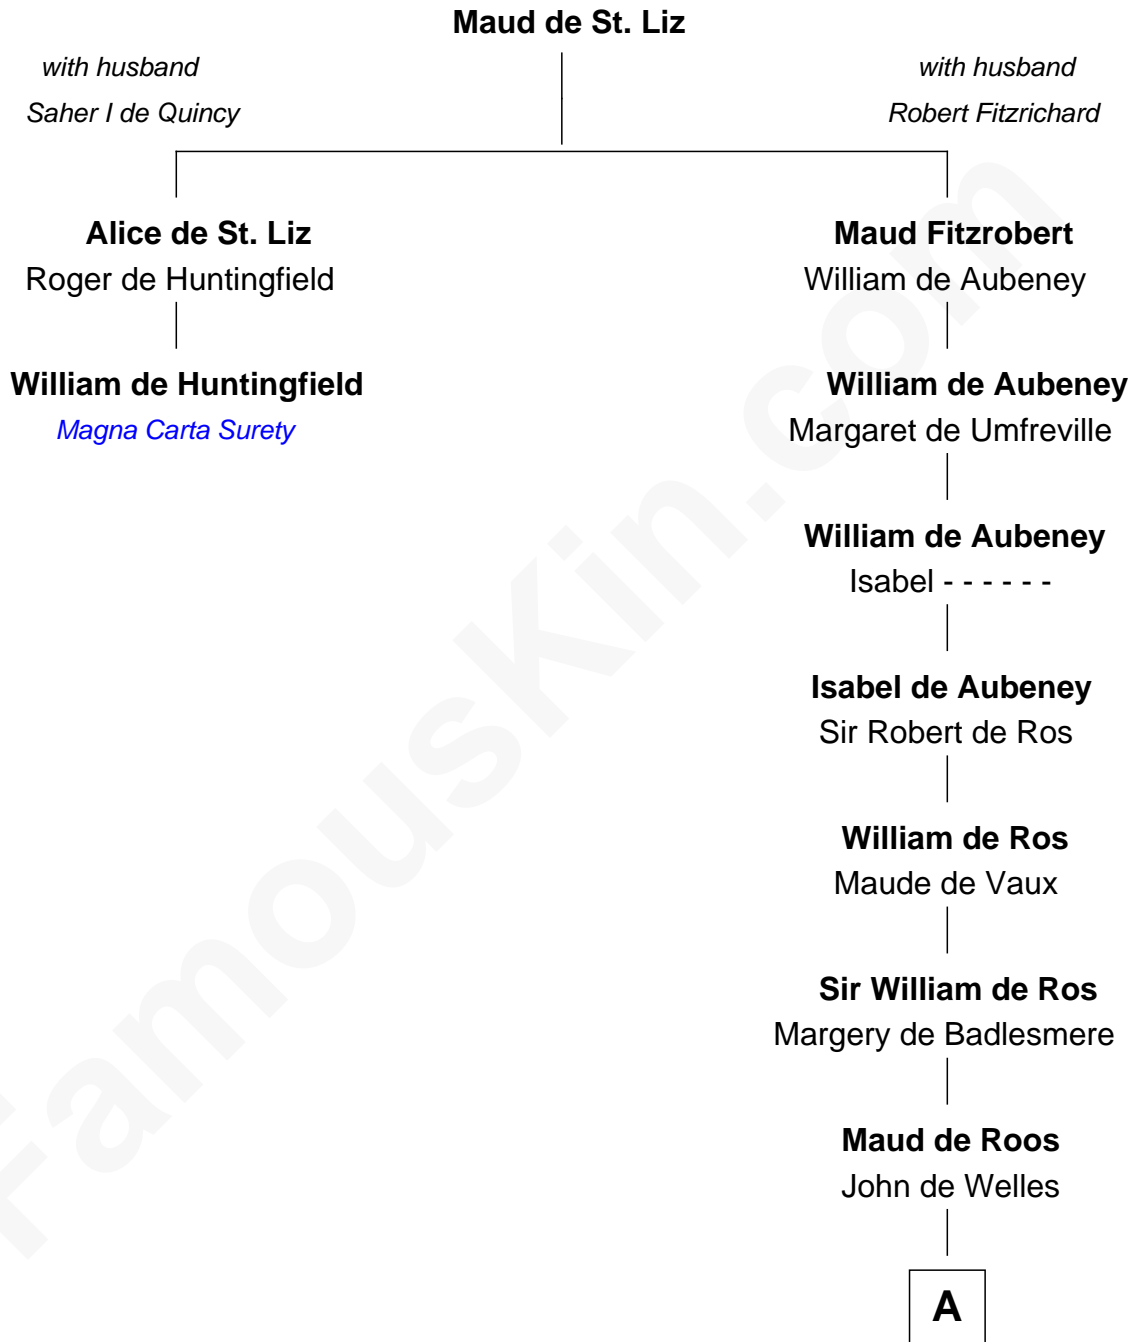

FamousKin.com

Relationship Chart of

William de Huntingfield

Magna Carta Surety

1st cousin 18 times removed of

Robert Treat Paine

Signer of the Declaration of Independence

A

Margery de Welles

Stephen le Scrope

John le Scrope

Elizabeth Chaworth

Eleanor Scrope

Richard Darcy

Sir William Darcy

Eupheme Langton