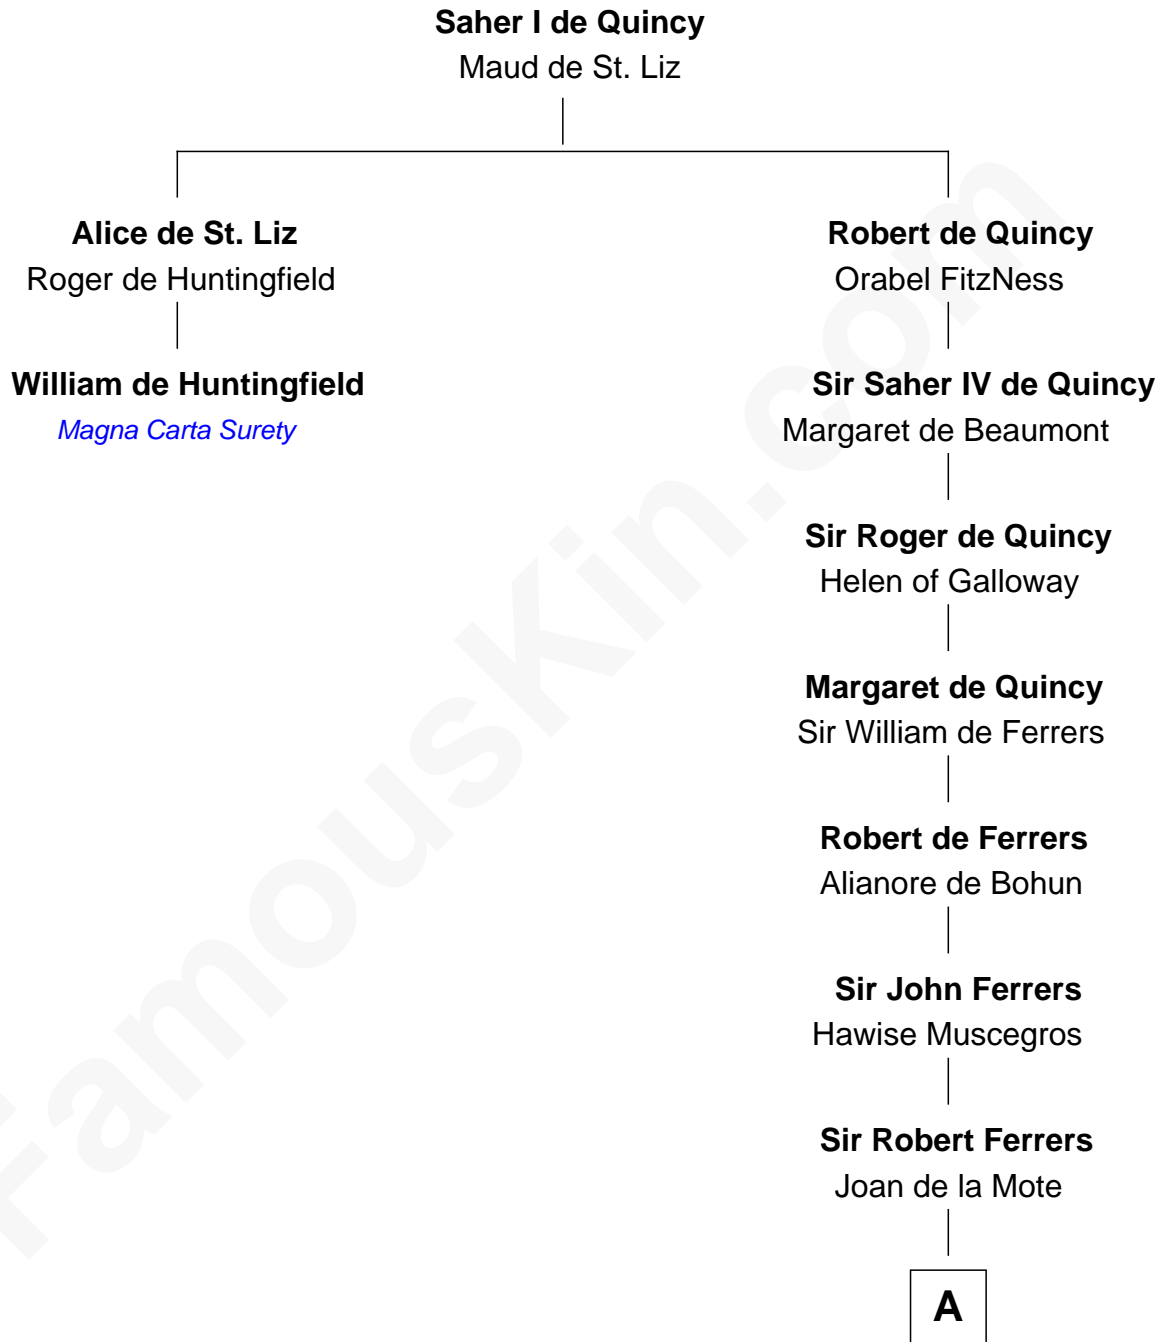

FamousKin.com

Relationship Chart of

William de Huntingfield

Magna Carta Surety

1st cousin 20 times removed of

Robert Treat Paine

Signer of the Declaration of Independence

A

Sir Robert de Ferrers

Elizabeth Botiller

Sir Robert de Ferrers

Joan Beaufort

Elizabeth Ferrers

Sir John de Greystoke

Joan de Greystoke

John Darcy

Richard Darcy

Eleanor Scrope

Sir William Darcy

Eupheme Langton

Sir Thomas Darcy

Dowsabel Tempest

Sir Arthur Darcy

Mary Carew