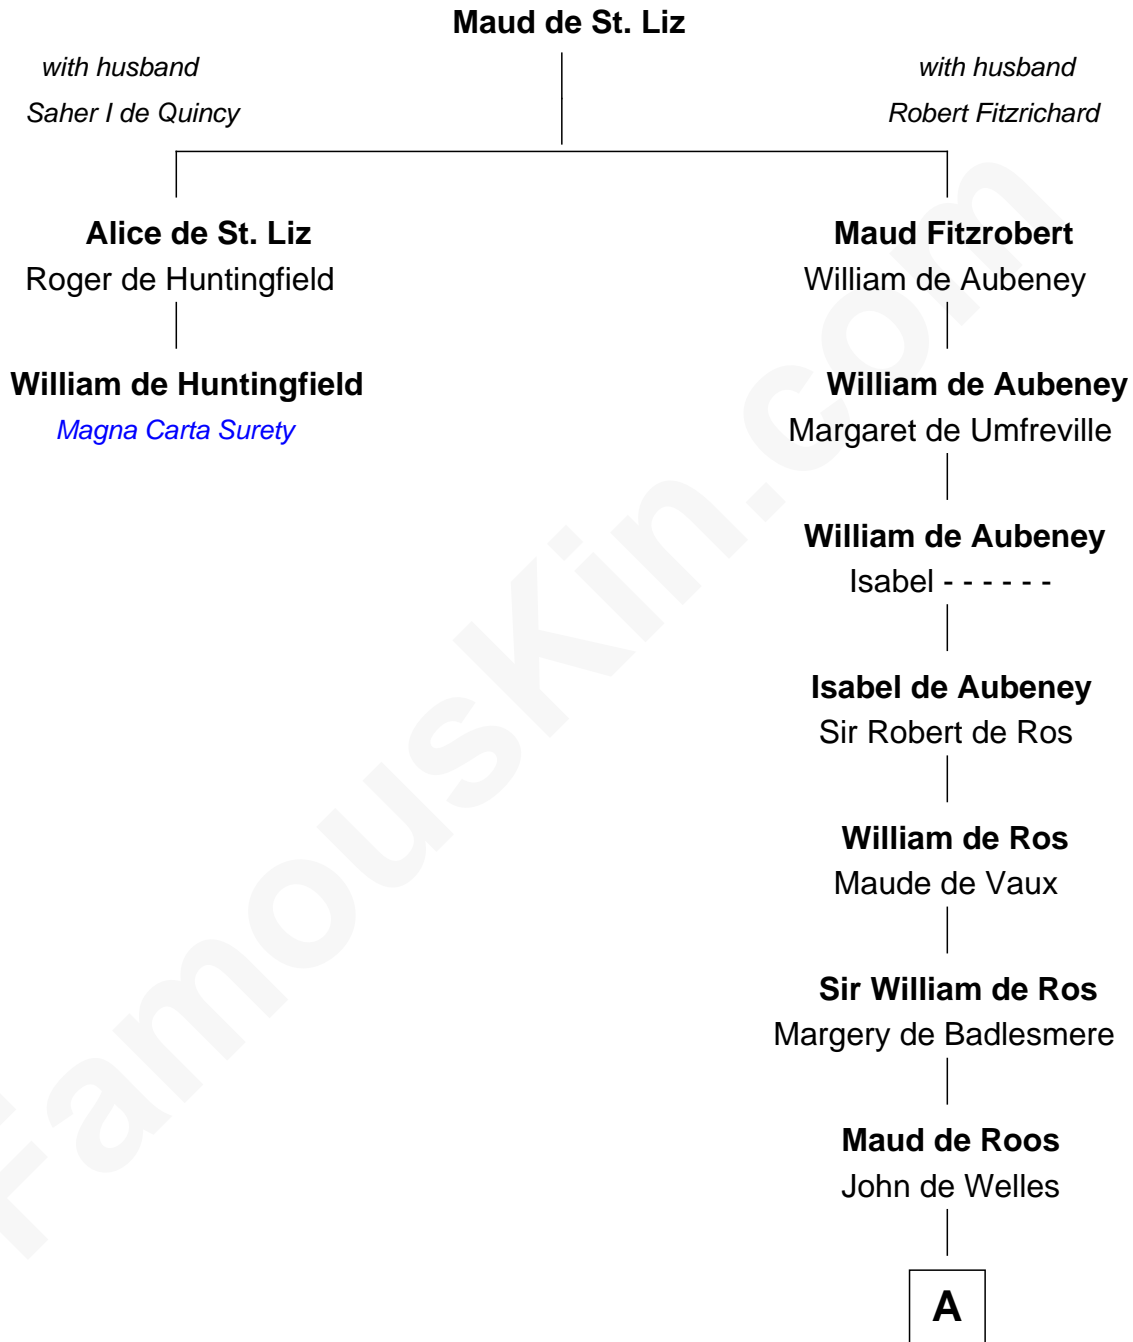

# FamousKin.com Relationship Chart of

**William de Huntingfield**

*Magna Carta Surety*

1st cousin 19 times removed of

**William Floyd**

*Signer of the Declaration of Independence*

**A**

**Anne de Welles**

James Butler

**James Butler**

Joan Beauchamp

**Sir Thomas Butler**

Anne Hankeford

**Margaret Butler**

Sir William Boleyn

**Sir Edward Boleyn**

Anne Tempest

**Elizabeth Boleyn**

Thomas Payne

**Mary Payne**

William Reymes

**William Reymes**

Anne Evans

**John Reymes**