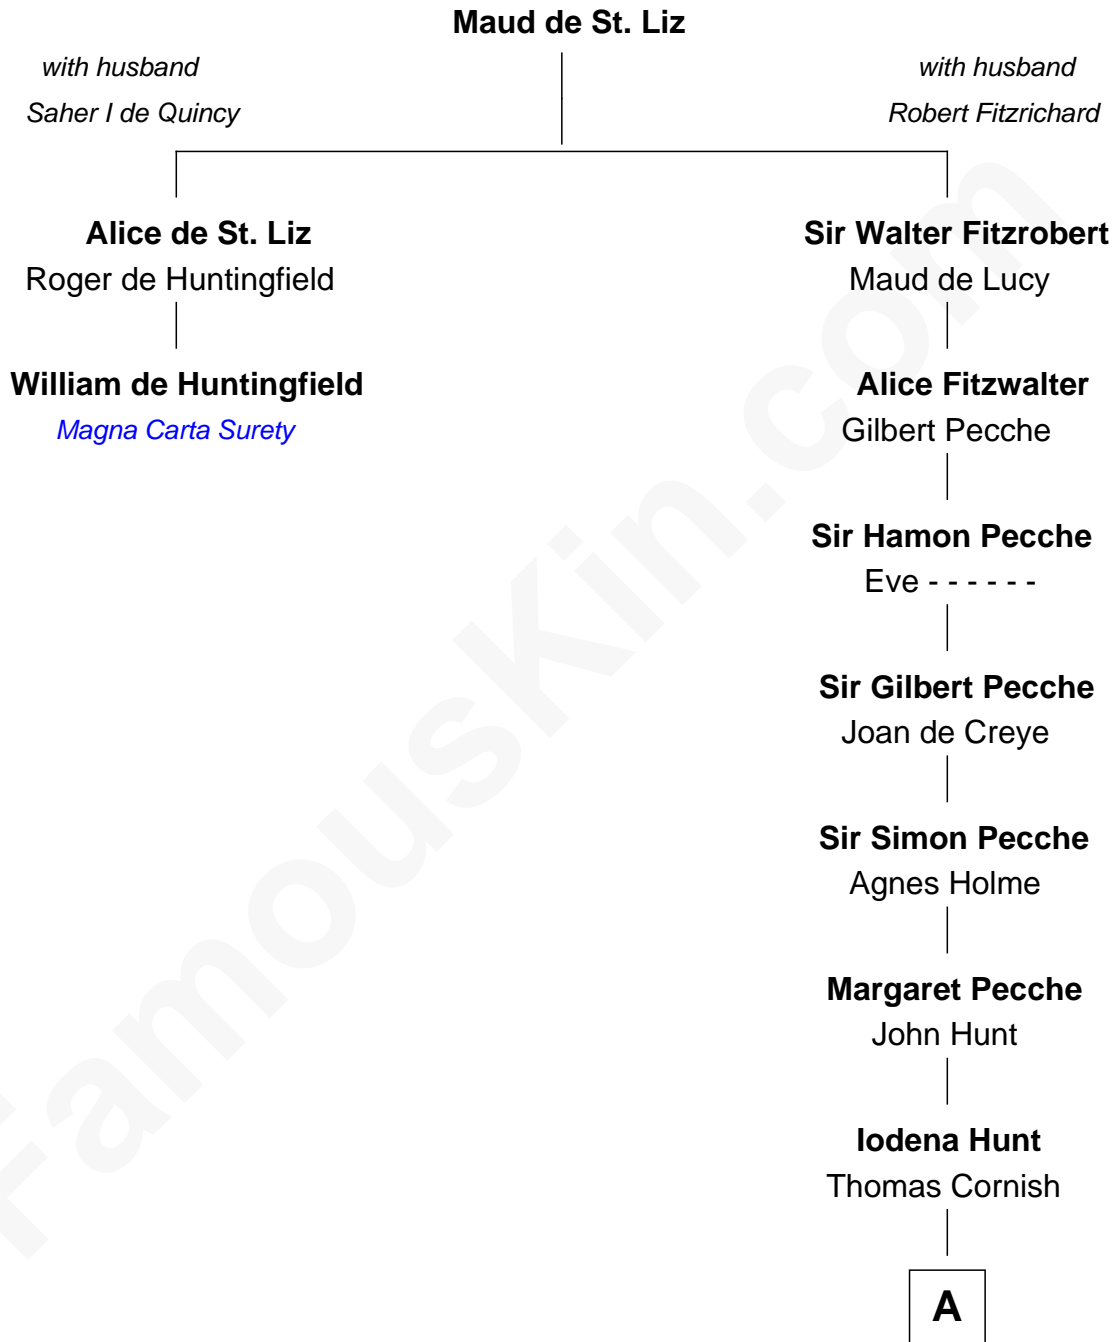

FamousKin.com Relationship Chart of

William de Huntingfield

Magna Carta Surety

1st cousin 16 times removed of

General William Whipple

Signer of the Declaration of Independence

A

|
John Cornish

|
John Cornish
Agnes Walden

|
Mary Cornish
Thomas Everard

|
Henry Everard

|
Thomas Everard
Margaret Wiseman

|
John Everard
Judith Bourne

|
Judith Everard
Samuel Appleton

|
Col. Samuel Appleton
Mary Oliver

|
Joanna Appleton
Matthew Whipple