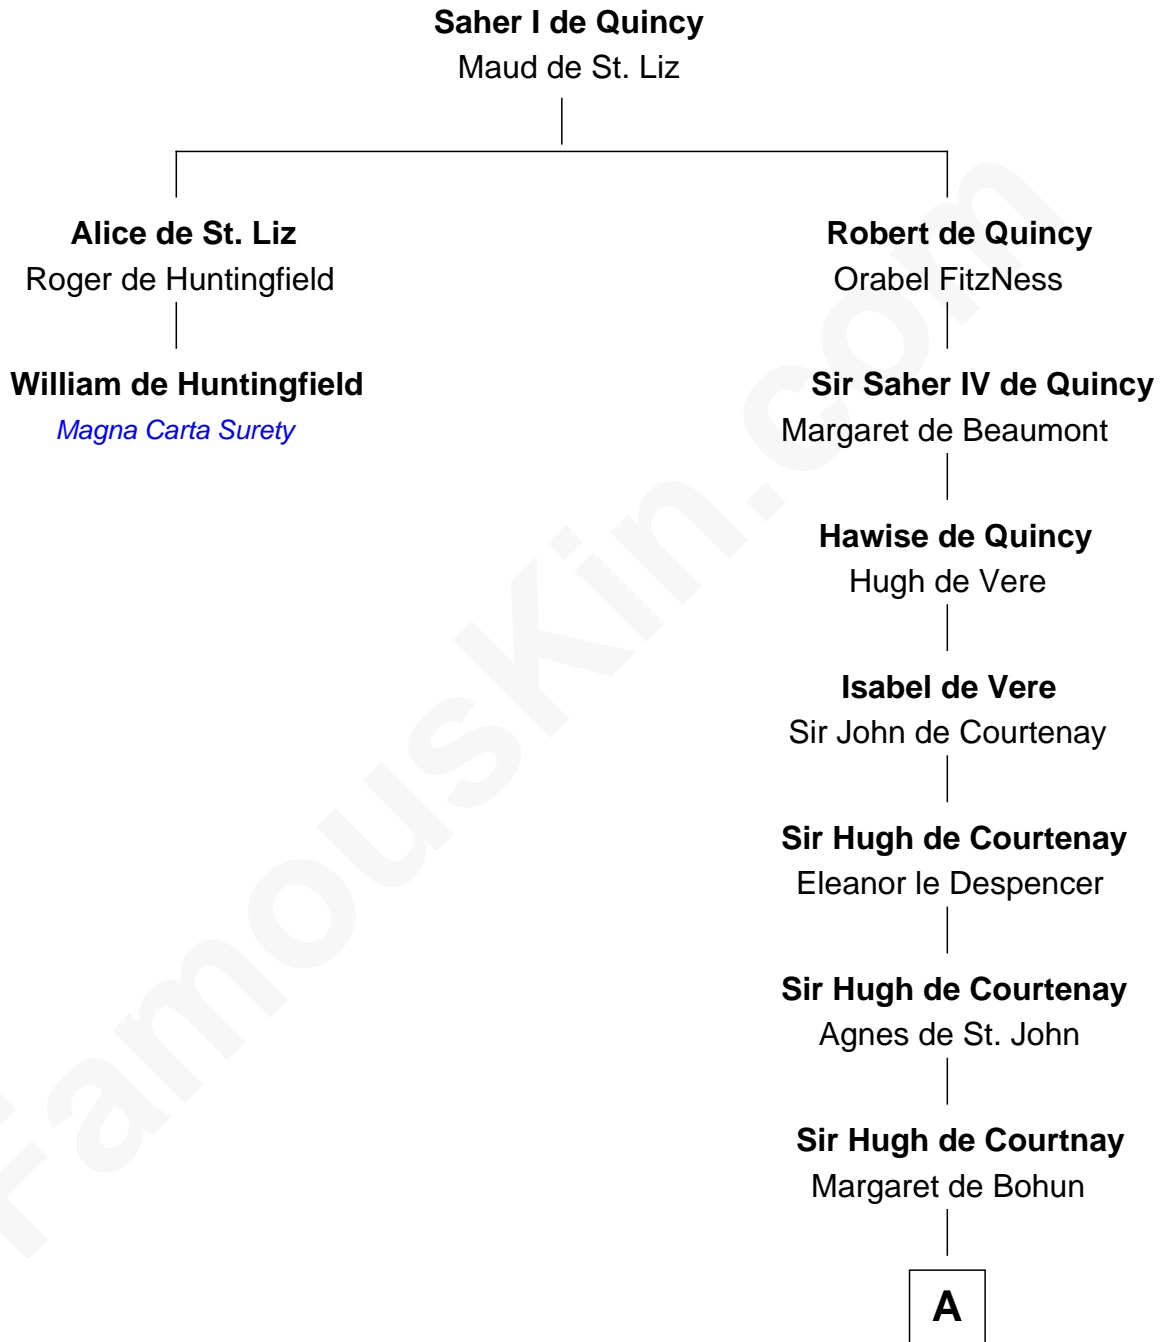

# FamousKin.com Relationship Chart of

**William de Huntingfield**

*Magna Carta Surety*

1st cousin 19 times removed of

**General William Whipple**

*Signer of the Declaration of Independence*

**A**

**Elizabeth de Courtnay**

Sir Andrew Luttrell

**Sir Hugh Luttrell**

Catherine de Beaumont

**Sir John Luttrell**

Margaret Touchet

**Sir James Luttrell**

Elizabeth Courtnay

**Sir Hugh Luttrell**

Margaret Hill

**Eleanor Luttrell**

Roger Yorke

**Elizabeth Yorke**

Edmund Percival

**Christian Percival**

Richard Lowle

**Percival Lowell**