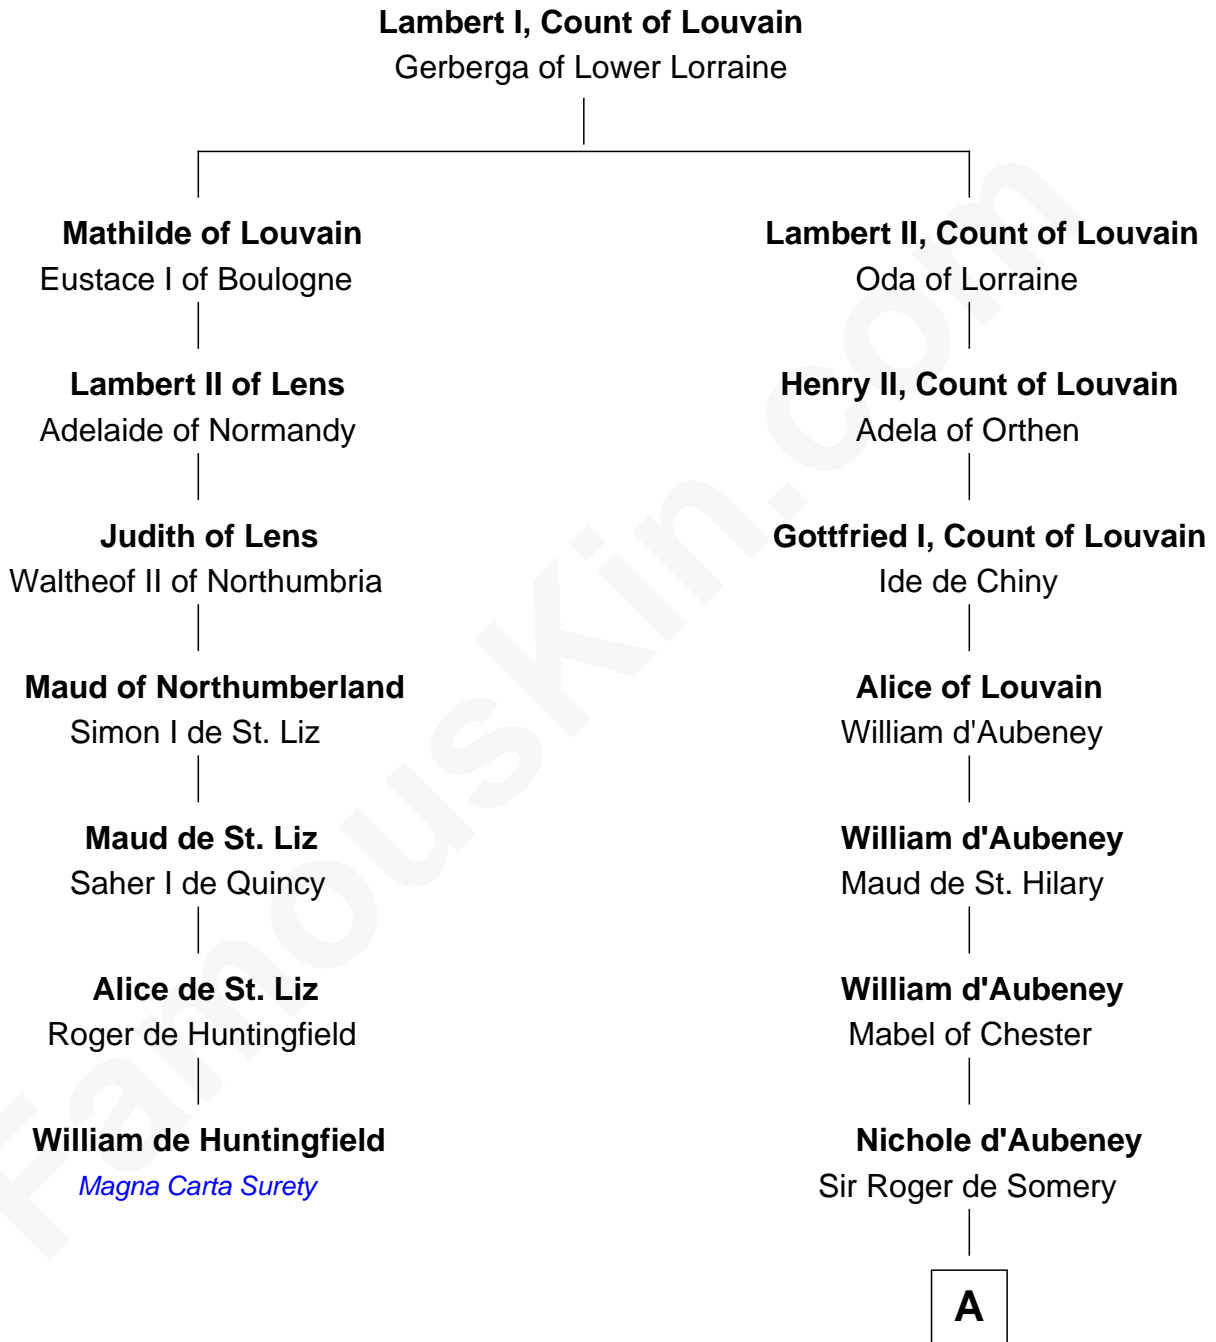

FamousKin.com Relationship Chart of

William de Huntingfield

Magna Carta Surety

6th cousin 12 times removed of

Samuel Appleton

(c1586 - 1670) Great Migration Immigrant 1636

A

Joan de Somery
John IV le Strange

John V le Strange
Maud de Walton

Elizabeth le Strange
Gruffydd ap Madog

Gruffydd Fychan ap Gruffydd
Elen ferch Thomas ap Llewelyn

Lowri ferch Gruffydd Fychan
Robert Puleston

Angharad Puleston
Edwart Trevor ap Daffyd

Rose Trevor ferch Edwart
Otwell Worsley

Margaret Worsley
Adrian Whetehill

Sir Richard Whetehill
Elizabeth Muston

Margery Whetehill
Edward Isaac

B

B

Mary Isaac
Thomas Appleton

Samuel Appleton
Great Migration Immigrant 1636