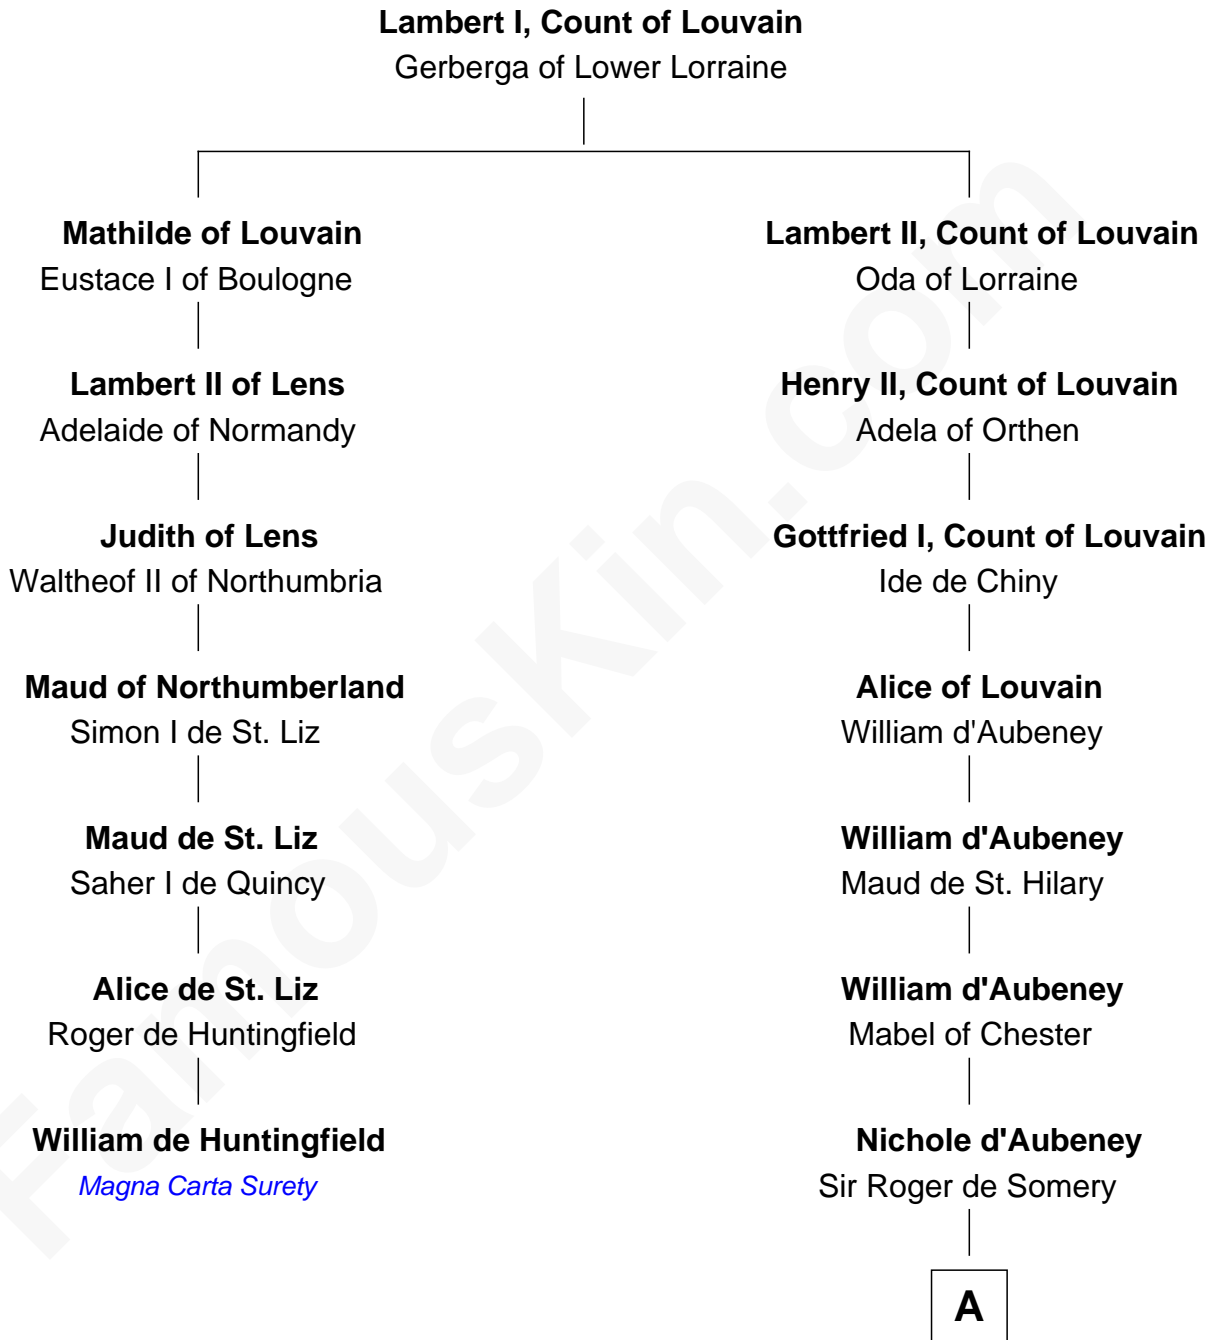

FamousKin.com

Relationship Chart of

William de Huntingfield

Magna Carta Surety

6th cousin 12 times removed of

Samuel Appleton

(c1586 - 1670) Great Migration Immigrant 1636

A

Joan de Somery
John IV le Strange

John V le Strange
Maud de Walton

Elizabeth le Strange
Gruffydd ap Madog

Gruffydd Fychan ap Gruffydd
Elen ferch Thomas ap Llewelyn

Lowri ferch Gruffydd Fychan
Robert Puleston

Angharad Puleston
Edwart Trevor ap Daffyd

Rose Trevor ferch Edwart
Otwell Worsley

Margaret Worsley
Adrian Whetehill

Sir Richard Whetehill
Elizabeth Muston

Margery Whetehill
Edward Isaac

B

B

Mary Isaac
Thomas Appleton

Samuel Appleton
Great Migration Immigrant 1636

FamousKin.com