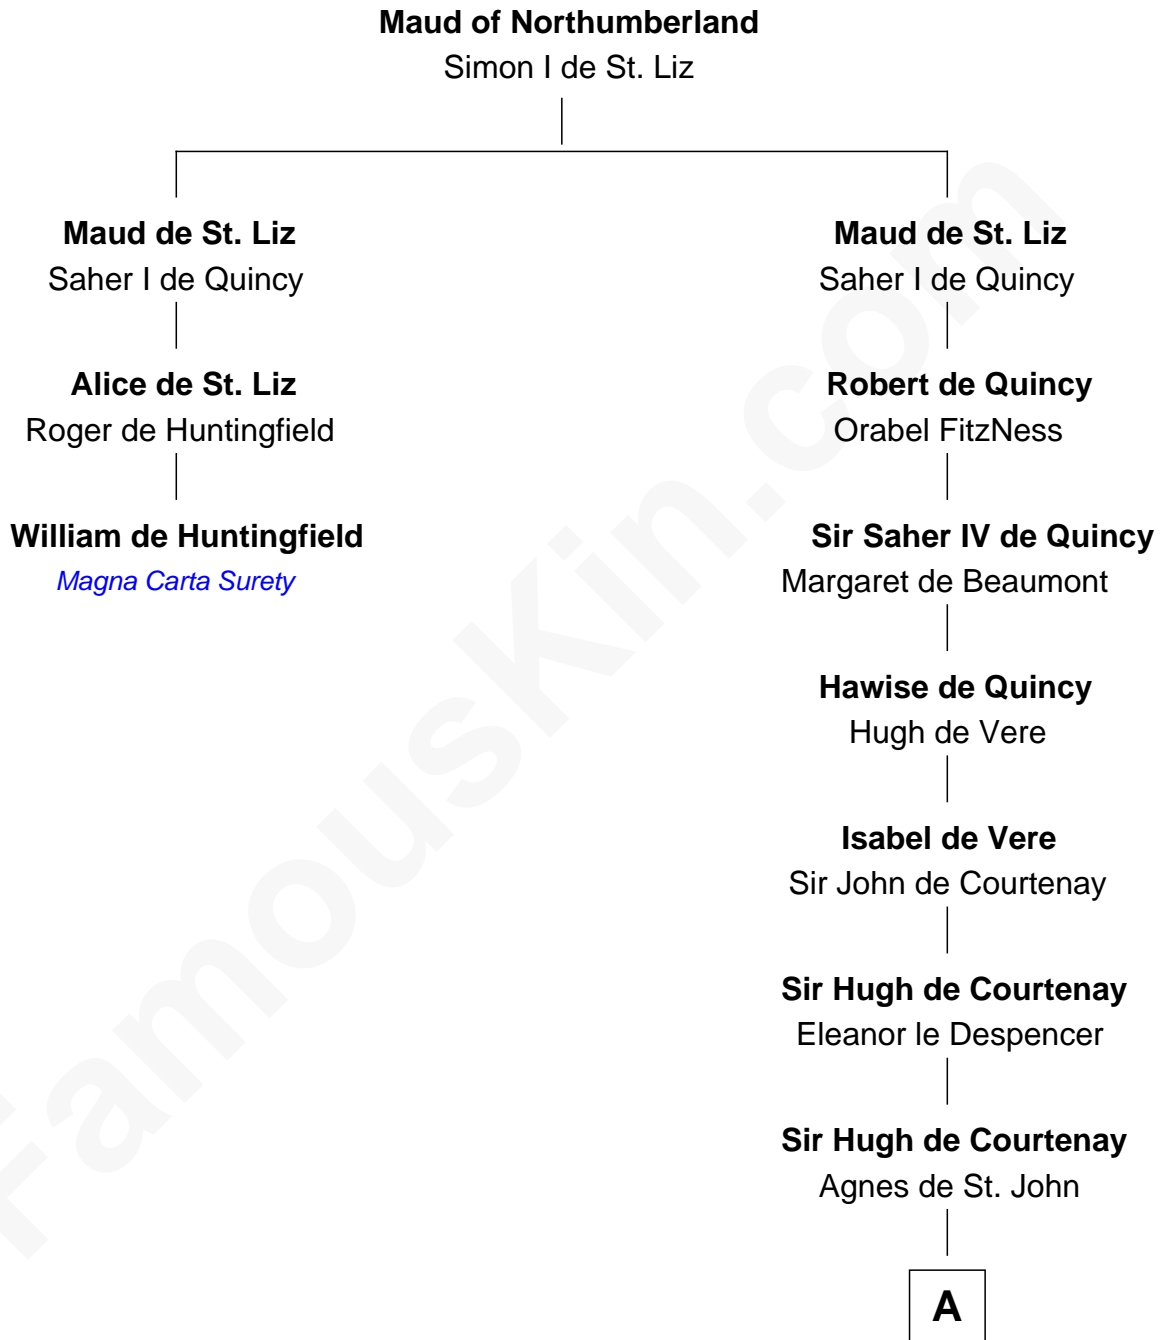

FamousKin.com

Relationship Chart of

William de Huntingfield

Magna Carta Surety

2nd cousin 18 times removed of

Caleb Brewster

Member of the Culper Spy Ring during the American Revolution

A