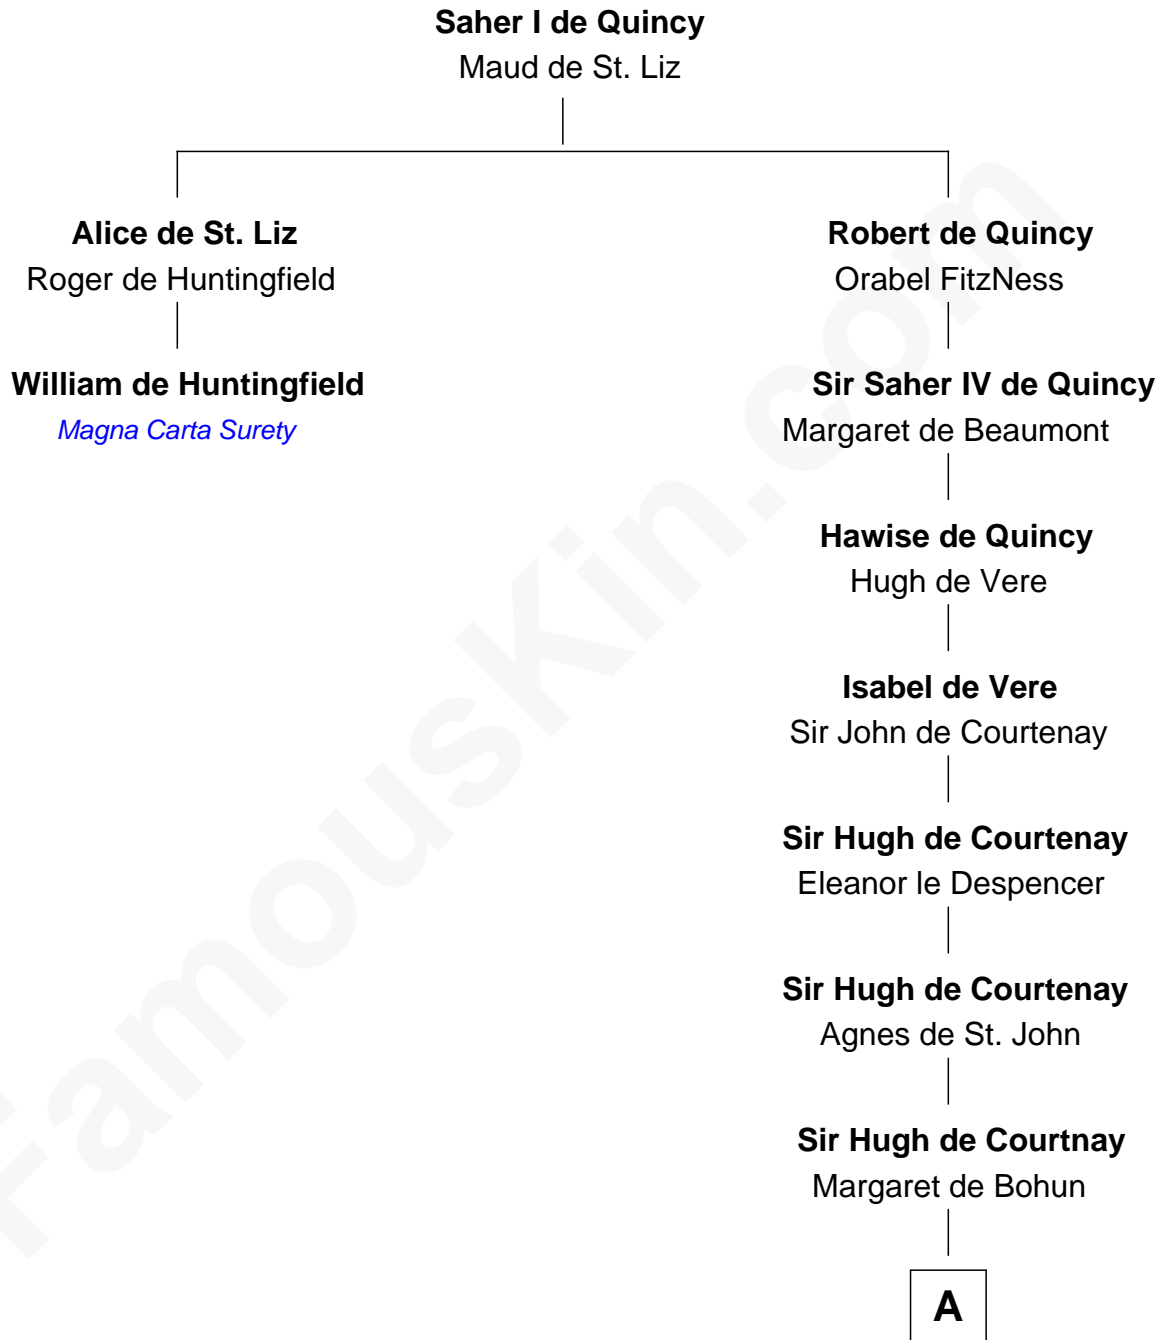

FamousKin.com Relationship Chart of

William de Huntingfield

Magna Carta Surety

1st cousin 18 times removed of

Caleb Brewster

Member of the Culper Spy Ring during the American Revolution

A

Elizabeth de Courtnay

Sir Andrew Luttrell

Sir Hugh Luttrell

Catherine de Beaumont

Elizabeth Luttrell

John Stratton

Elizabeth Stratton

John Andrews

Elizabeth Andrews

Sir Thomas de Windsor

Sir Andrews de Windsor

Elizabeth Blount

Edith Windsor

George Ludlow

Thomas Ludlow

Jane Pyle

Roger Ludlow

Sarah Biggs

—
Caleb Brewster

Member of the Culper Spy Ring

FamousKin.com