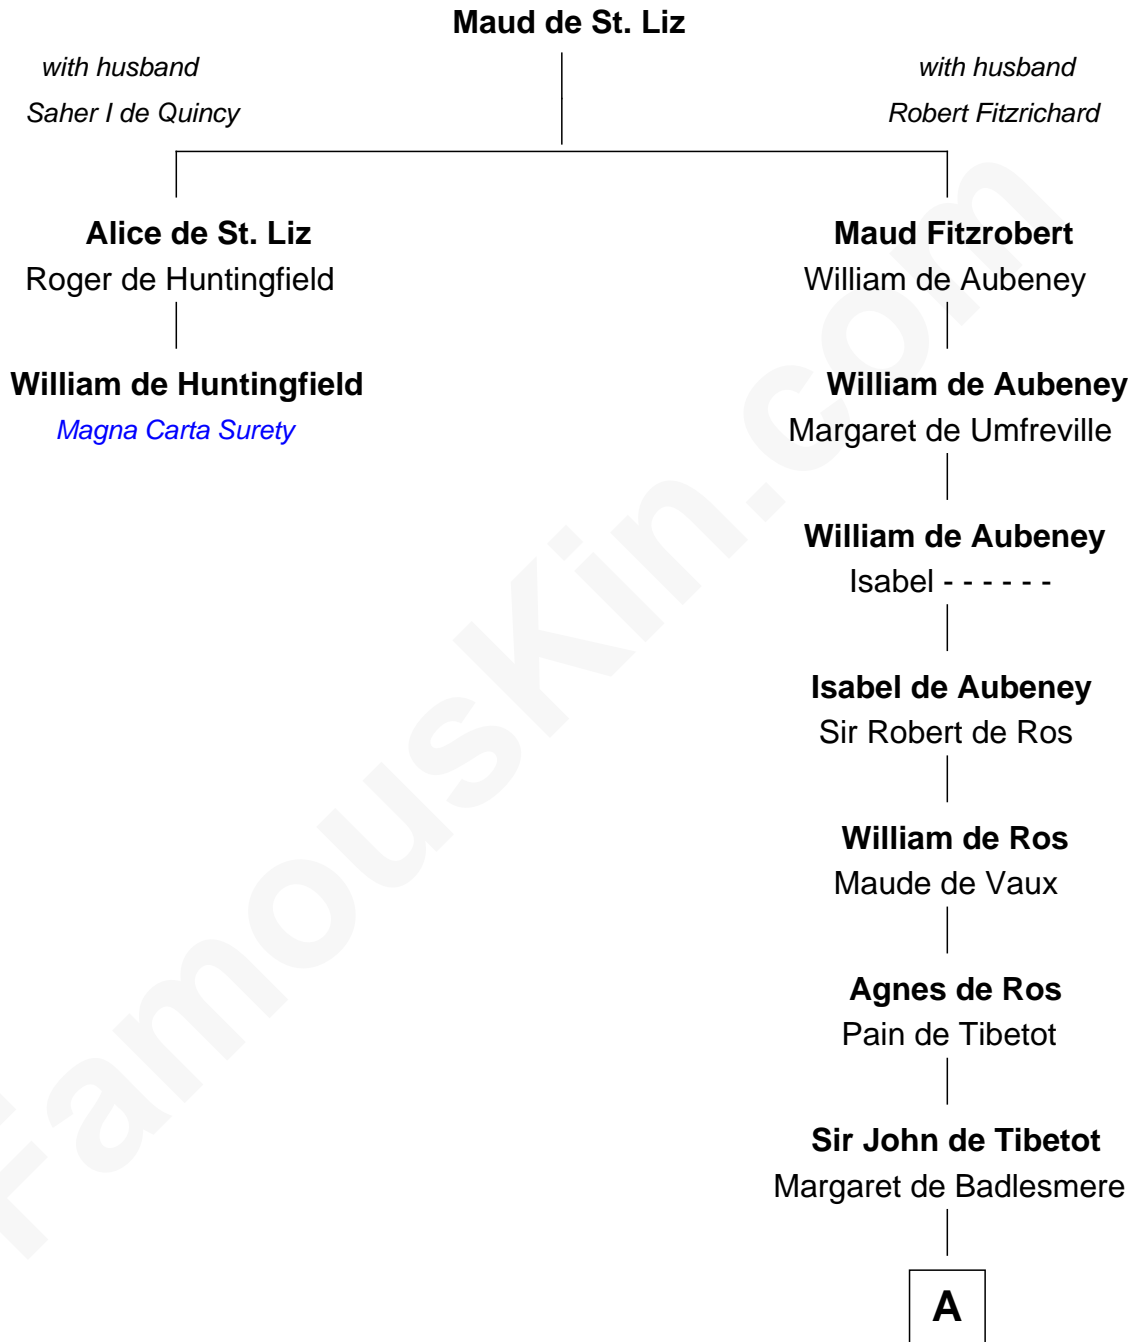

## Relationship Chart of

### William de Huntingfield

*Magna Carta Surety*

1st cousin 18 times removed of

**Caesar Rodney**

*Signer of the Declaration of Independence*

**A**

**Sir Robert de Tibetot**

Margaret Deincourt

**Elizabeth de Tibetot**

Sir Philip le Despencer

**Margery Despencer**

Sir Roger Wentworth

**Sir Philip Wentworth**

Mary Clifford

**Sir Henry Wentworth**

Anne Say