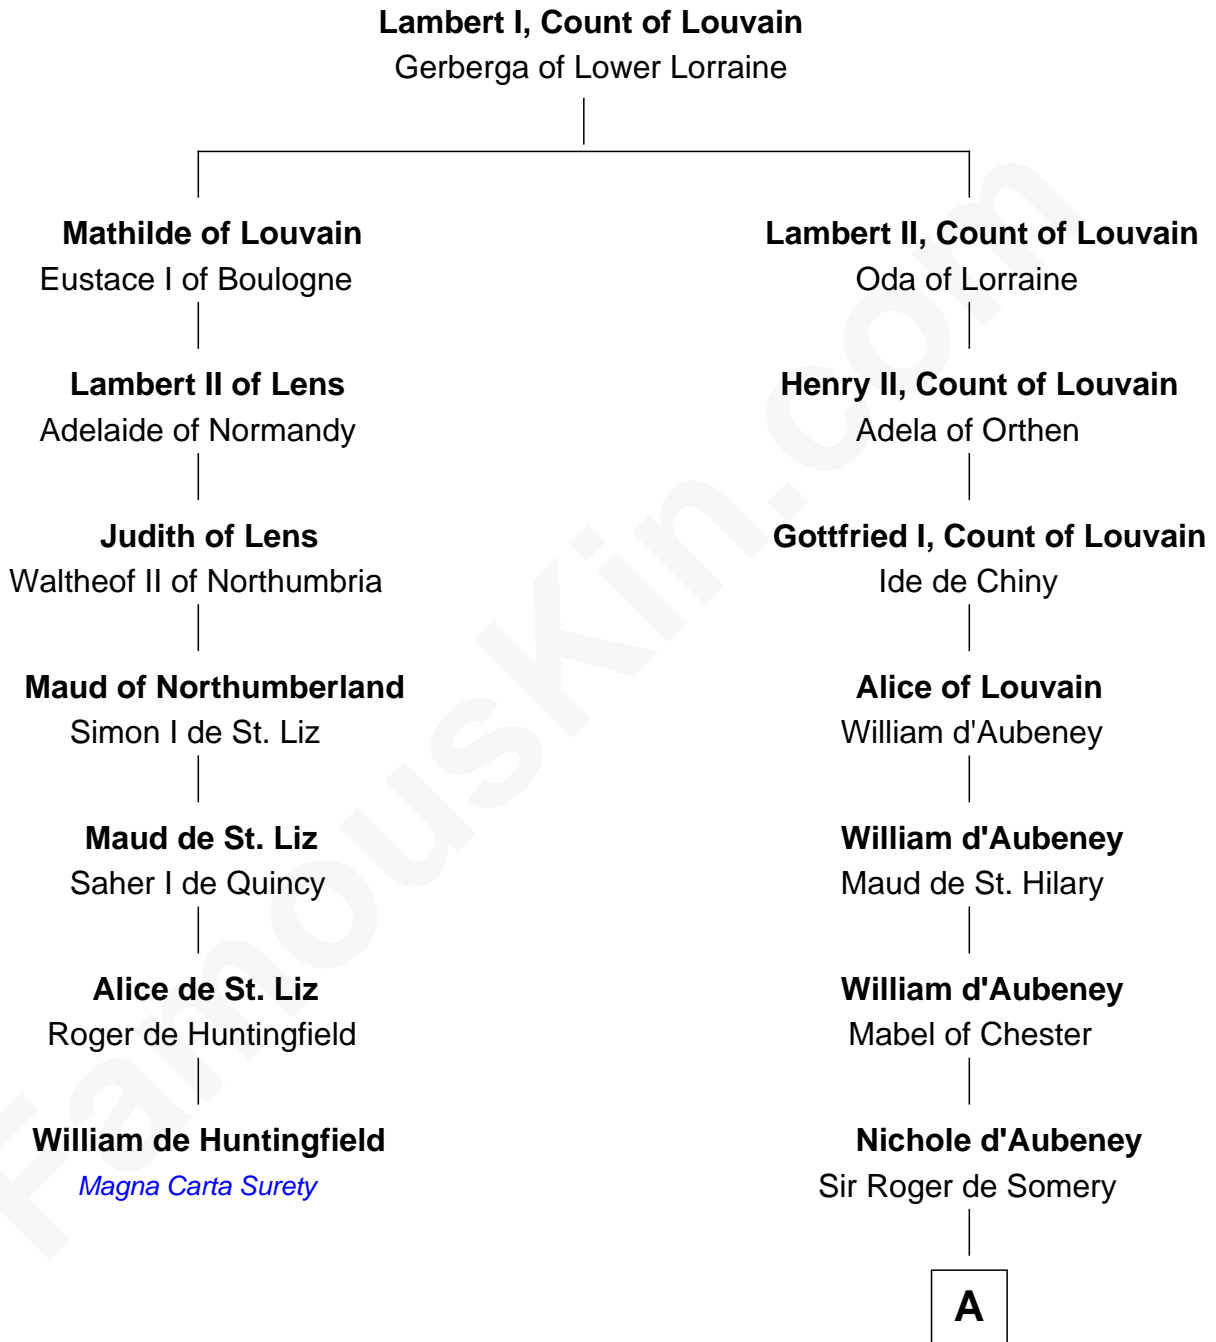

FamousKin.com Relationship Chart of

William de Huntingfield

Magna Carta Surety

6th cousin 12 times removed of

Thomas Yale

(c1616 - 1683) Great Migration Immigrant 1638

A

Joan de Somery
John IV le Strange

John V le Strange
Maud de Walton

Elizabeth le Strange
Gruffydd ap Madog

Gruffydd Fychan ap Gruffydd
Elen ferch Thomas ap Llewelyn

Tudor Gruffydd
Maud ferch Ienaf ap Adda

Lowri ferch Twdr
Gruffydd ap Einion

—
Thomas Yale

Great Migration Immigrant 1638

FamousKin.com