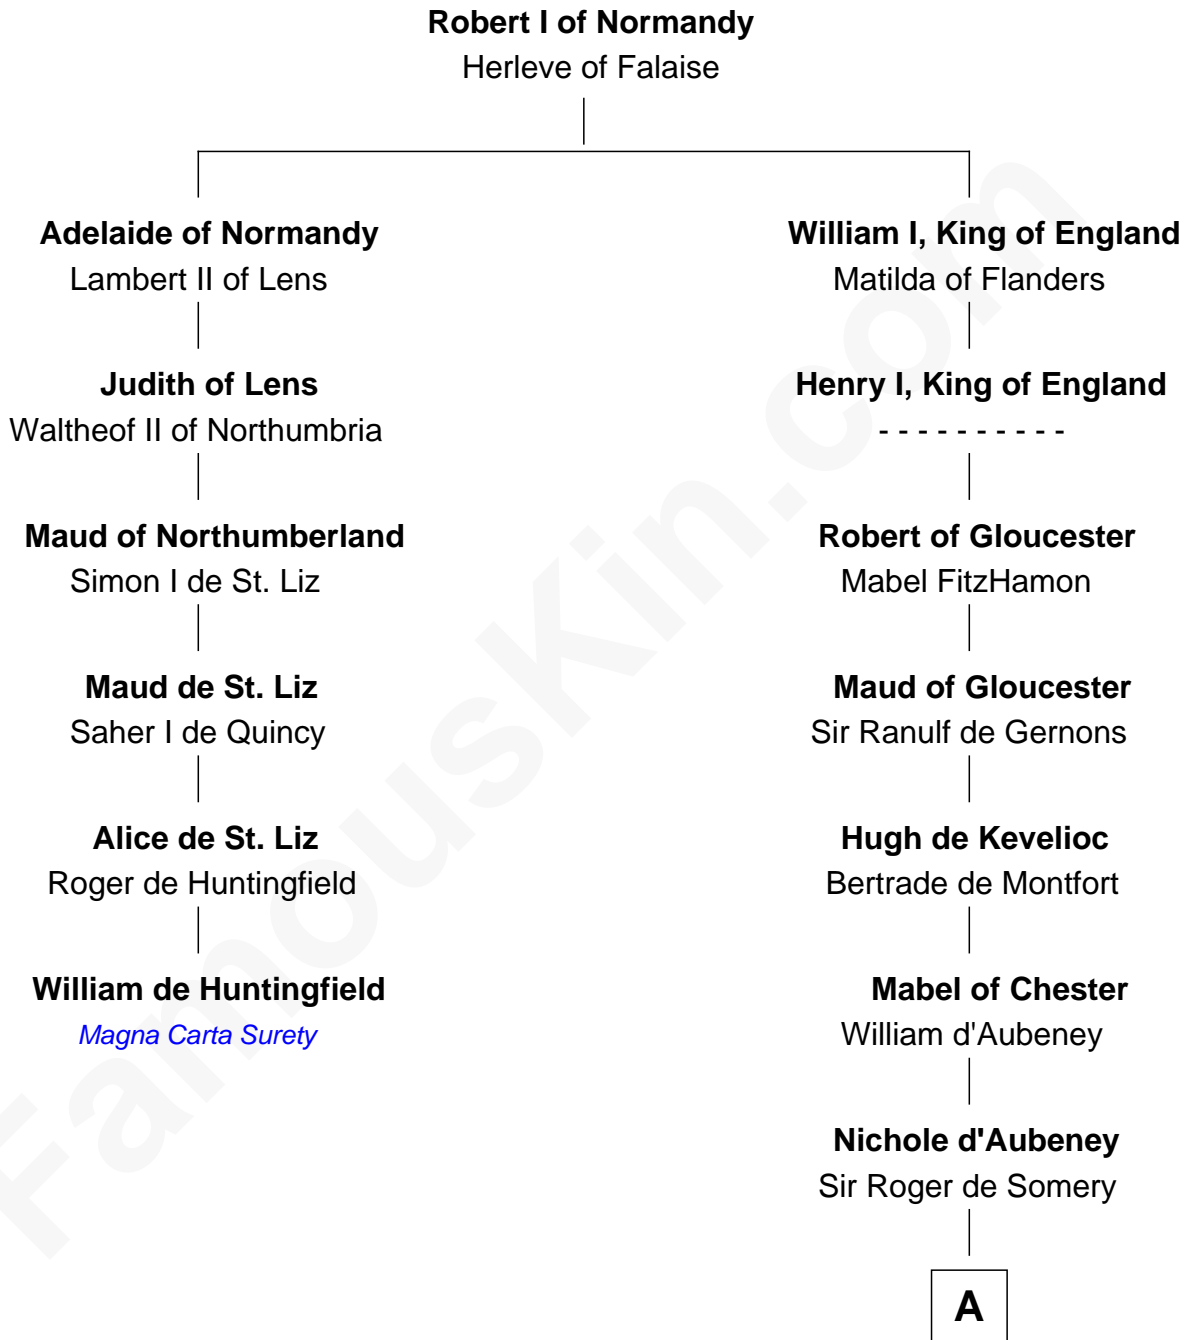

FamousKin.com

Relationship Chart of

William de Huntingfield

Magna Carta Surety

5th cousin 14 times removed of

Elihu Yale

Benefactor and Namesake of Yale College

A

Joan de Somery
John IV le Strange

John V le Strange
Maud de Walton

Elizabeth le Strange
Gruffydd ap Madog

Gruffydd Fychan ap Gruffydd
Elen ferch Thomas ap Llewelyn

Tudor Gruffydd
Maud ferch Ienaf ap Adda

Lowri ferch Twdr
Gruffydd ap Einion