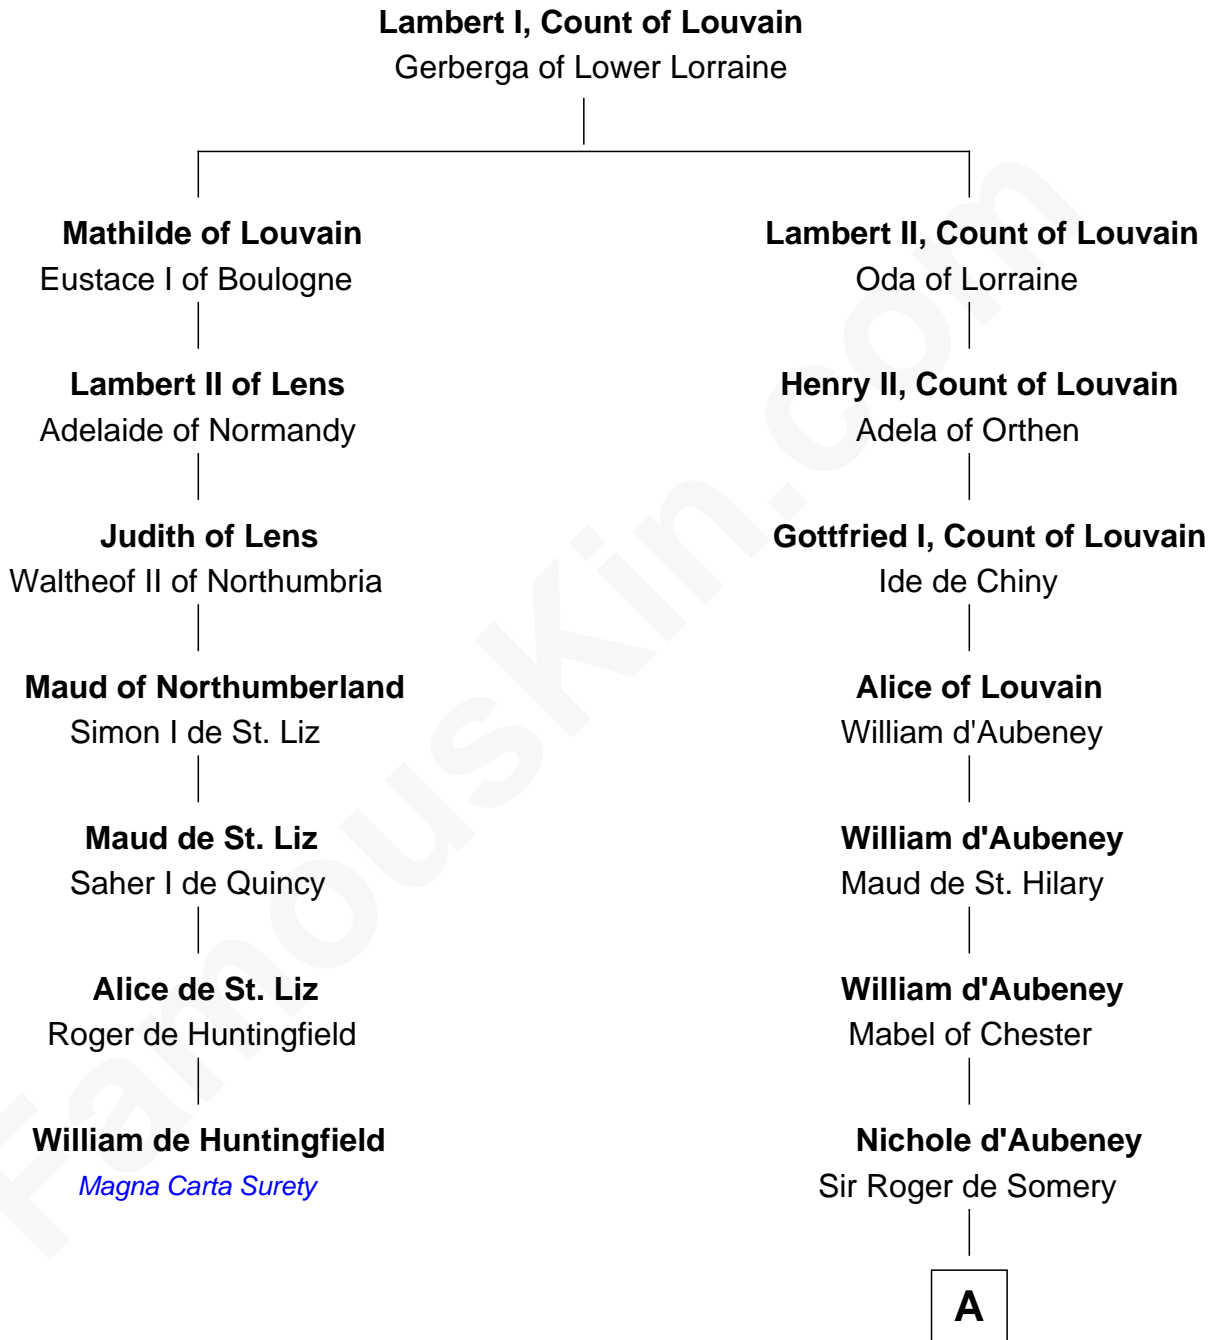

FamousKin.com Relationship Chart of

William de Huntingfield

Magna Carta Surety

6th cousin 13 times removed of

Elihu Yale

Benefactor and Namesake of Yale College

A

Joan de Somery
John IV le Strange

John V le Strange
Maud de Walton

Elizabeth le Strange
Gruffydd ap Madog

Gruffydd Fychan ap Gruffydd
Elen ferch Thomas ap Llewelyn

Tudor Gruffydd
Maud ferch Ienaf ap Adda

Lowri ferch Twdr
Gruffydd ap Einion