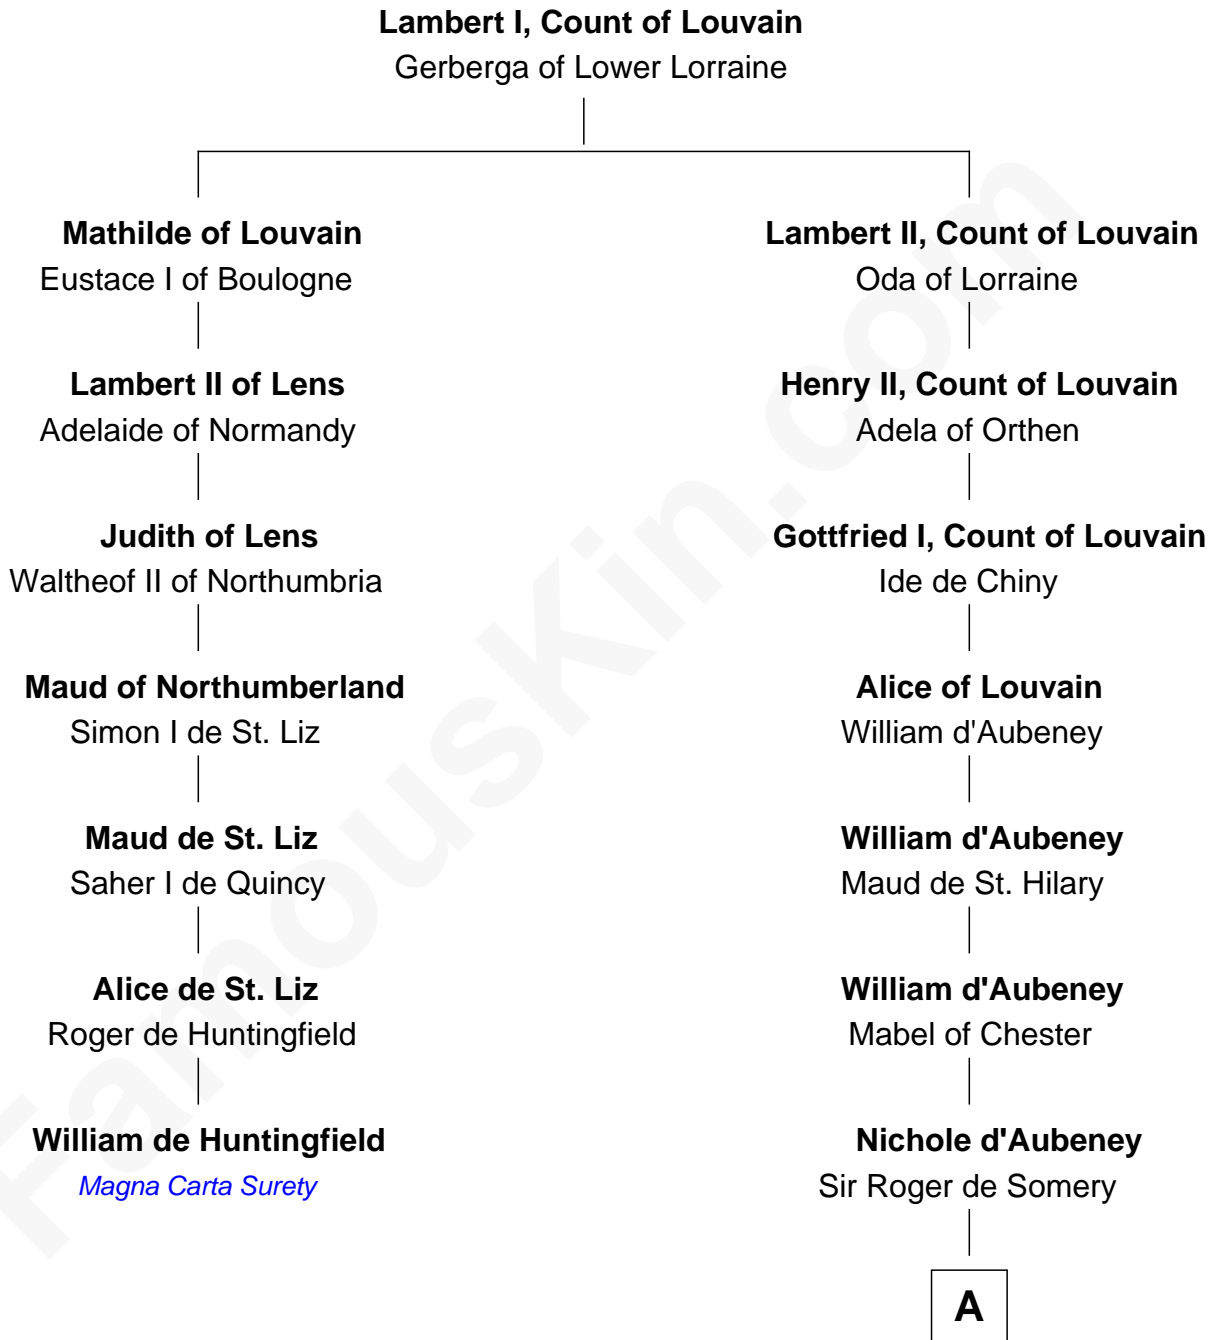

FamousKin.com Relationship Chart of

William de Huntingfield

Magna Carta Surety

6th cousin 12 times removed of

David Yale

(c1613 - 1690) Great Migration Immigrant 1638

A

Joan de Somery
John IV le Strange

John V le Strange
Maud de Walton

Elizabeth le Strange
Gruffydd ap Madog

Gruffydd Fychan ap Gruffydd
Elen ferch Thomas ap Llewelyn

Tudor Gruffydd
Maud ferch Ienaf ap Adda

Lowri ferch Twdr
Gruffydd ap Einion

—
David Yale

Great Migration Immigrant 1638

FamousKin.com