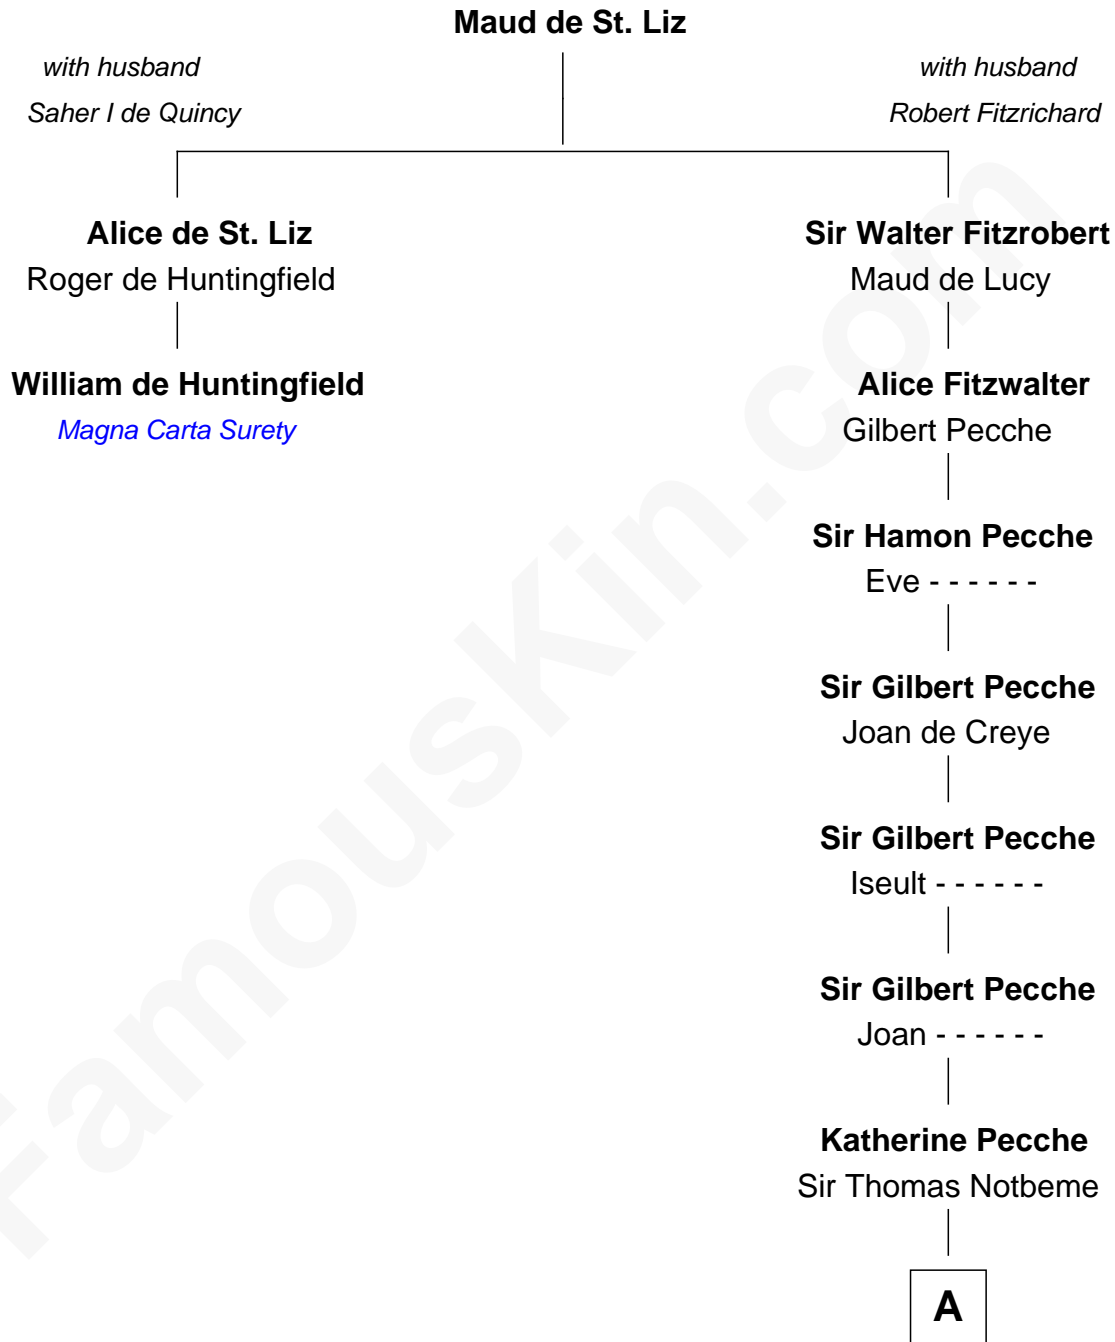

FamousKin.com Relationship Chart of

William de Huntingfield

Magna Carta Surety

1st cousin 20 times removed of

Nathaniel Hawthorne

Author of The Scarlet Letter

A

Margaret Notbeme