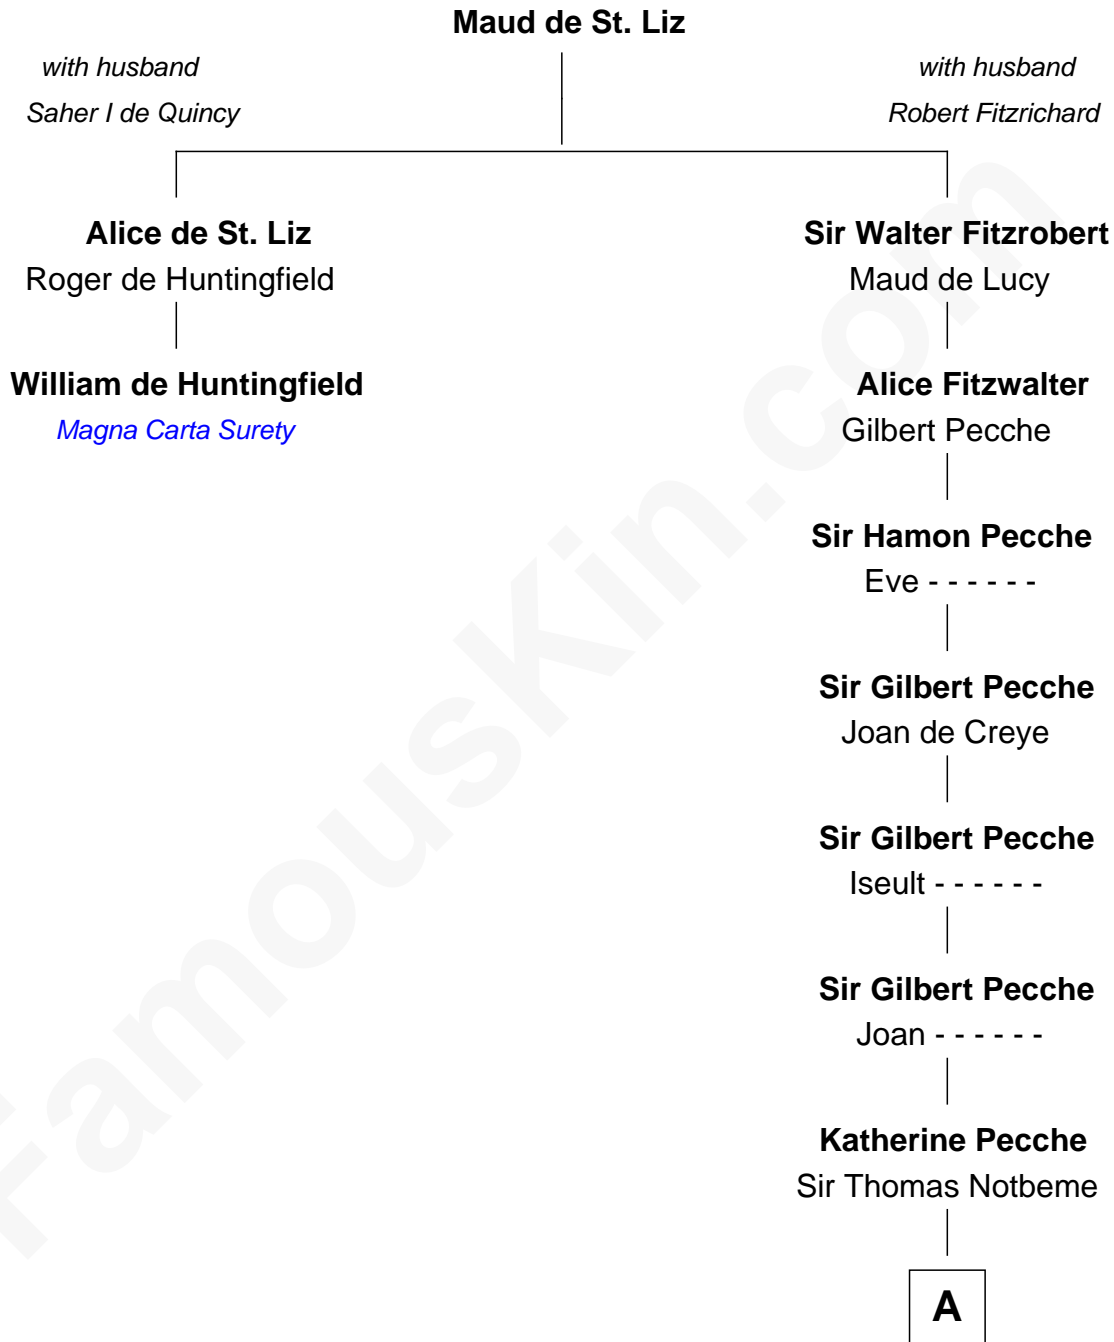

FamousKin.com Relationship Chart of

William de Huntingfield

Magna Carta Surety

1st cousin 14 times removed of

Mary Lawrence

(c1625 - 1715) Planter passenger 1635

A

Margaret Notbeme