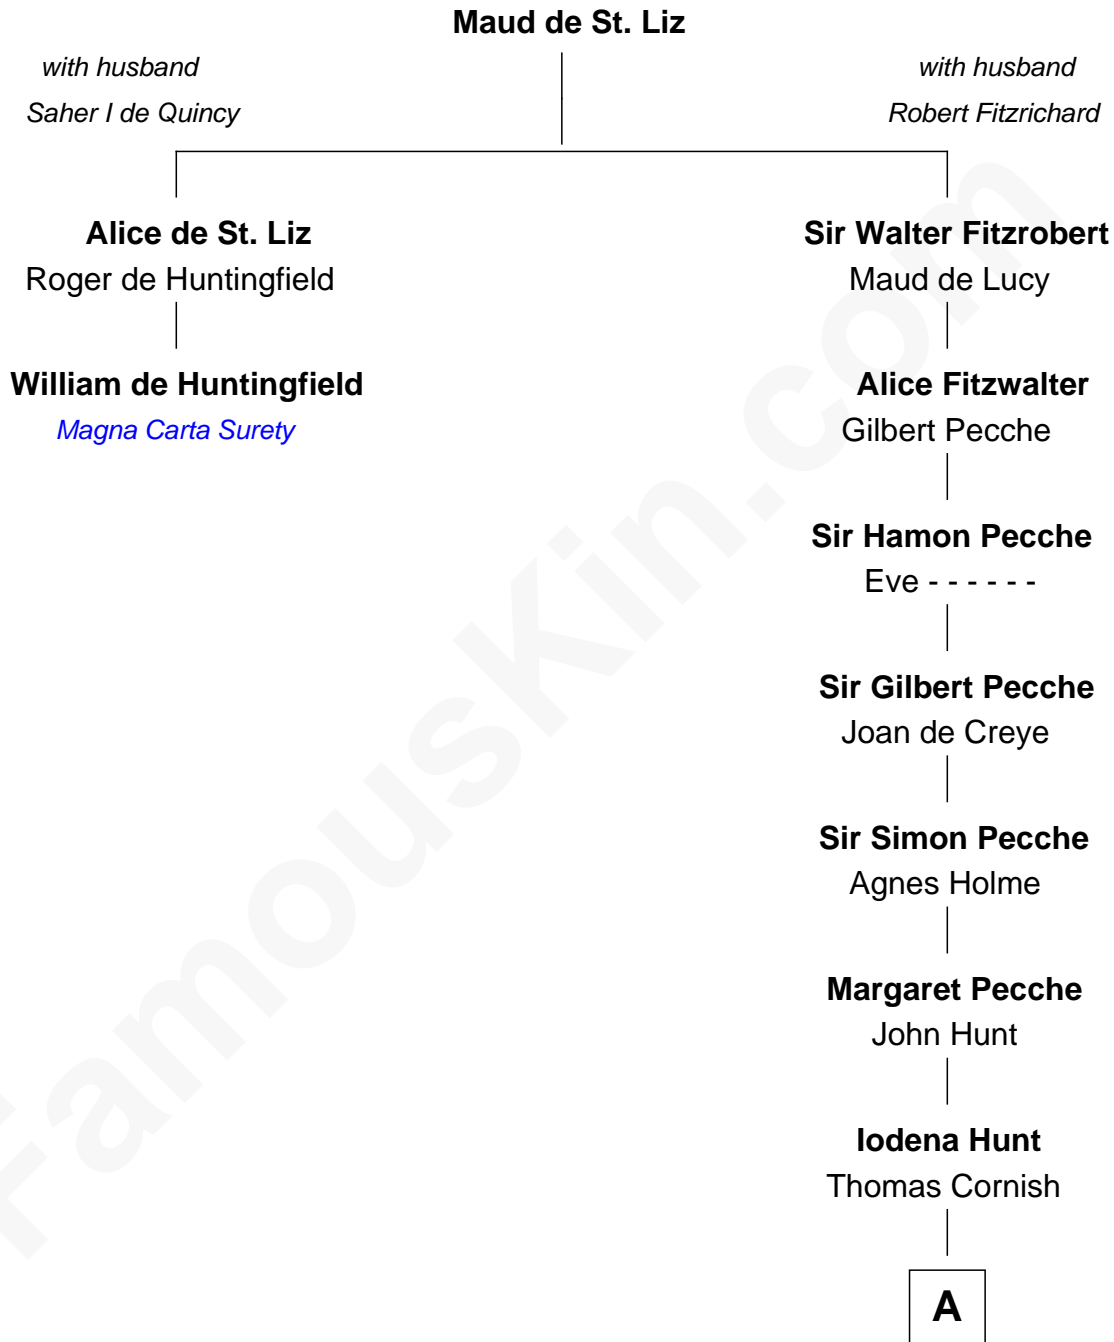

FamousKin.com Relationship Chart of

William de Huntingfield

Magna Carta Surety

1st cousin 19 times removed of

Colonel Robert Gould Shaw

U.S. Civil War leader of film "Glory" fame

A

|
John Cornish

|
John Cornish
Agnes Walden

|
Mary Cornish
Thomas Everard

|
Henry Everard

|
Thomas Everard
Margaret Wiseman

|
John Everard
Judith Bourne

|
Judith Everard
Samuel Appleton

|
John Appleton
Priscilla Glover

|
Sarah Appleton
Dr. Daniel Rogers

|
Rev. Daniel Rogers
Elizabeth Ruggles

|
B

B

—
Sarah Rogers
Samuel Parkman

—
Elizabeth Willard Parkman
Robert Gould Shaw

—
Francis George Shaw
Sarah Blake Sturgis

—
Colonel Robert Gould Shaw
Main character in film "Glory"