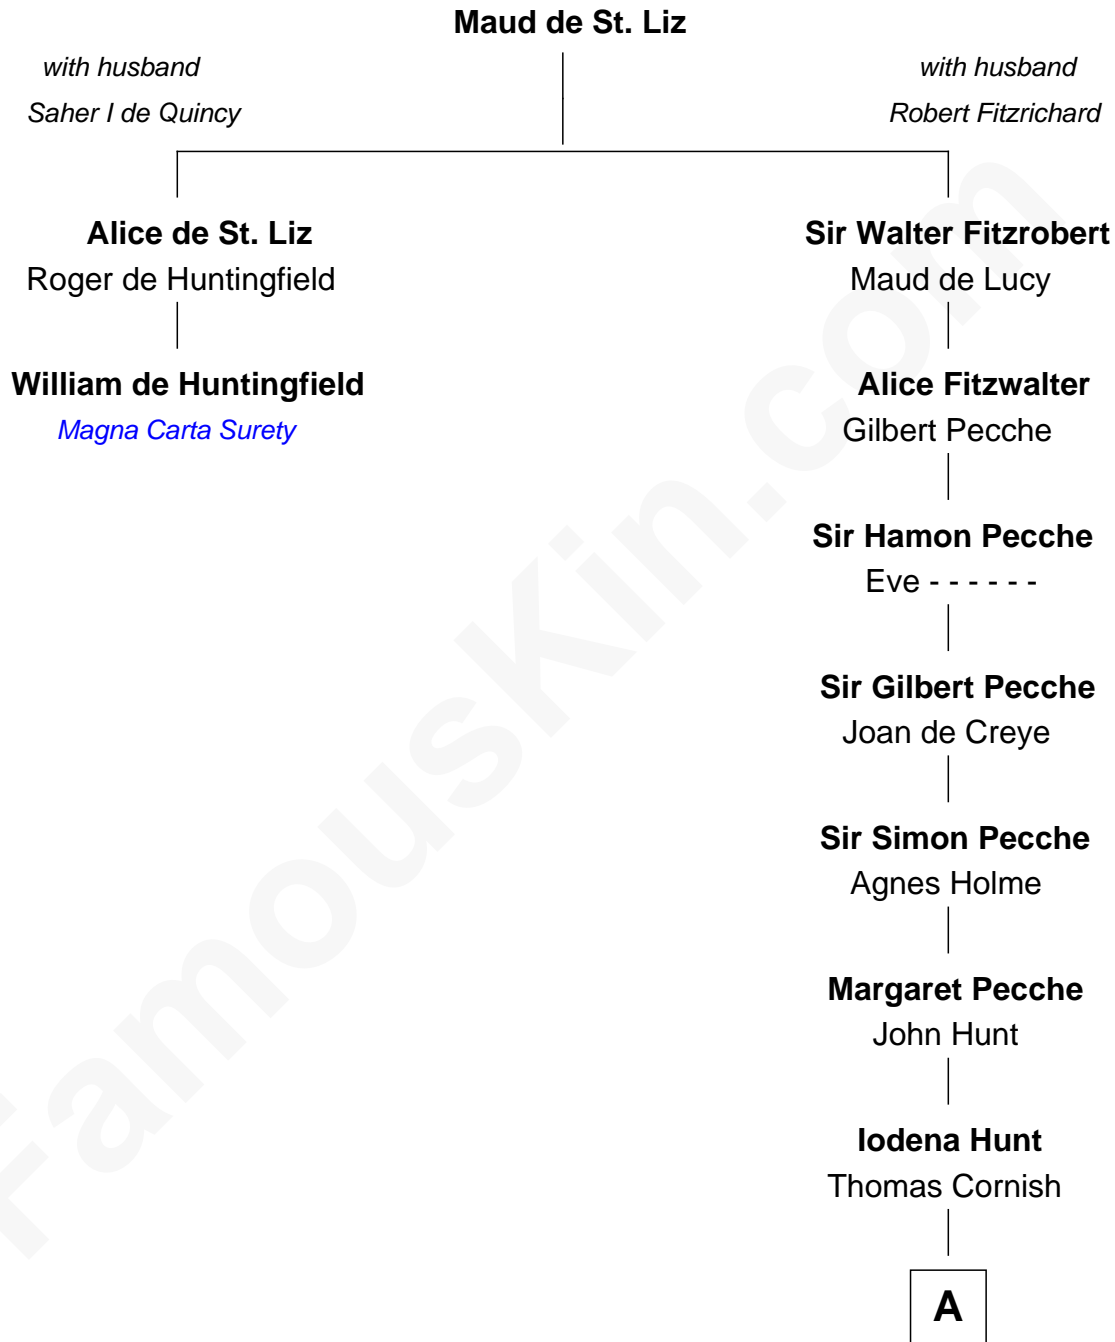

FamousKin.com Relationship Chart of

William de Huntingfield

Magna Carta Surety

1st cousin 19 times removed of

Elphalet Remington

Founder of Remington Arms Company

A

|
John Cornish

|
John Cornish
Agnes Walden

|
Mary Cornish
Thomas Everard

|
Henry Everard

|
Thomas Everard
Margaret Wiseman

|
John Everard
Judith Bourne

|
Judith Everard
Samuel Appleton

|
Col. Samuel Appleton
Anna Paine

|
Judith Appleton
Samuel Wolcott