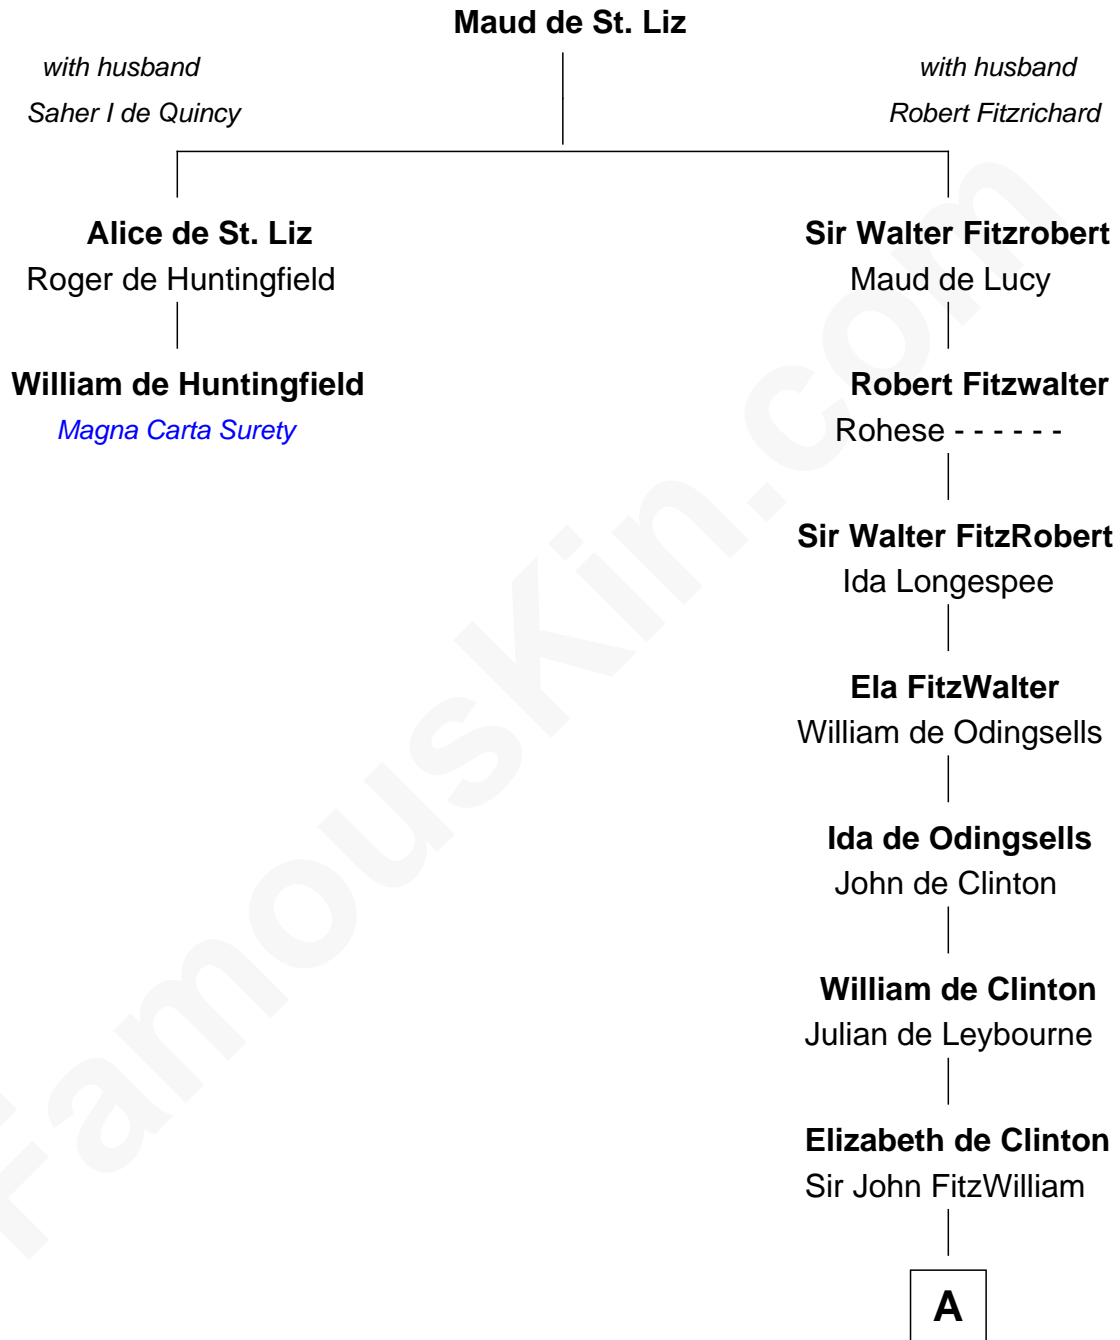

FamousKin.com Relationship Chart of

William de Huntingfield

Magna Carta Surety

1st cousin 17 times removed of

William Wentworth

(c1616 - 1696/7) Great Migration Immigrant 1638

A

Sir William FitzWilliam

Maude de Cromwell

Joan FitzWilliam

Sir Henry Sotehill

Henry Sotehill

Eleanor Moseley

Beatrice Sotehill

Sir Thomas Markenfield

Elizabeth Markenfield

Great Migration Immigrant 1638

FamousKin.com