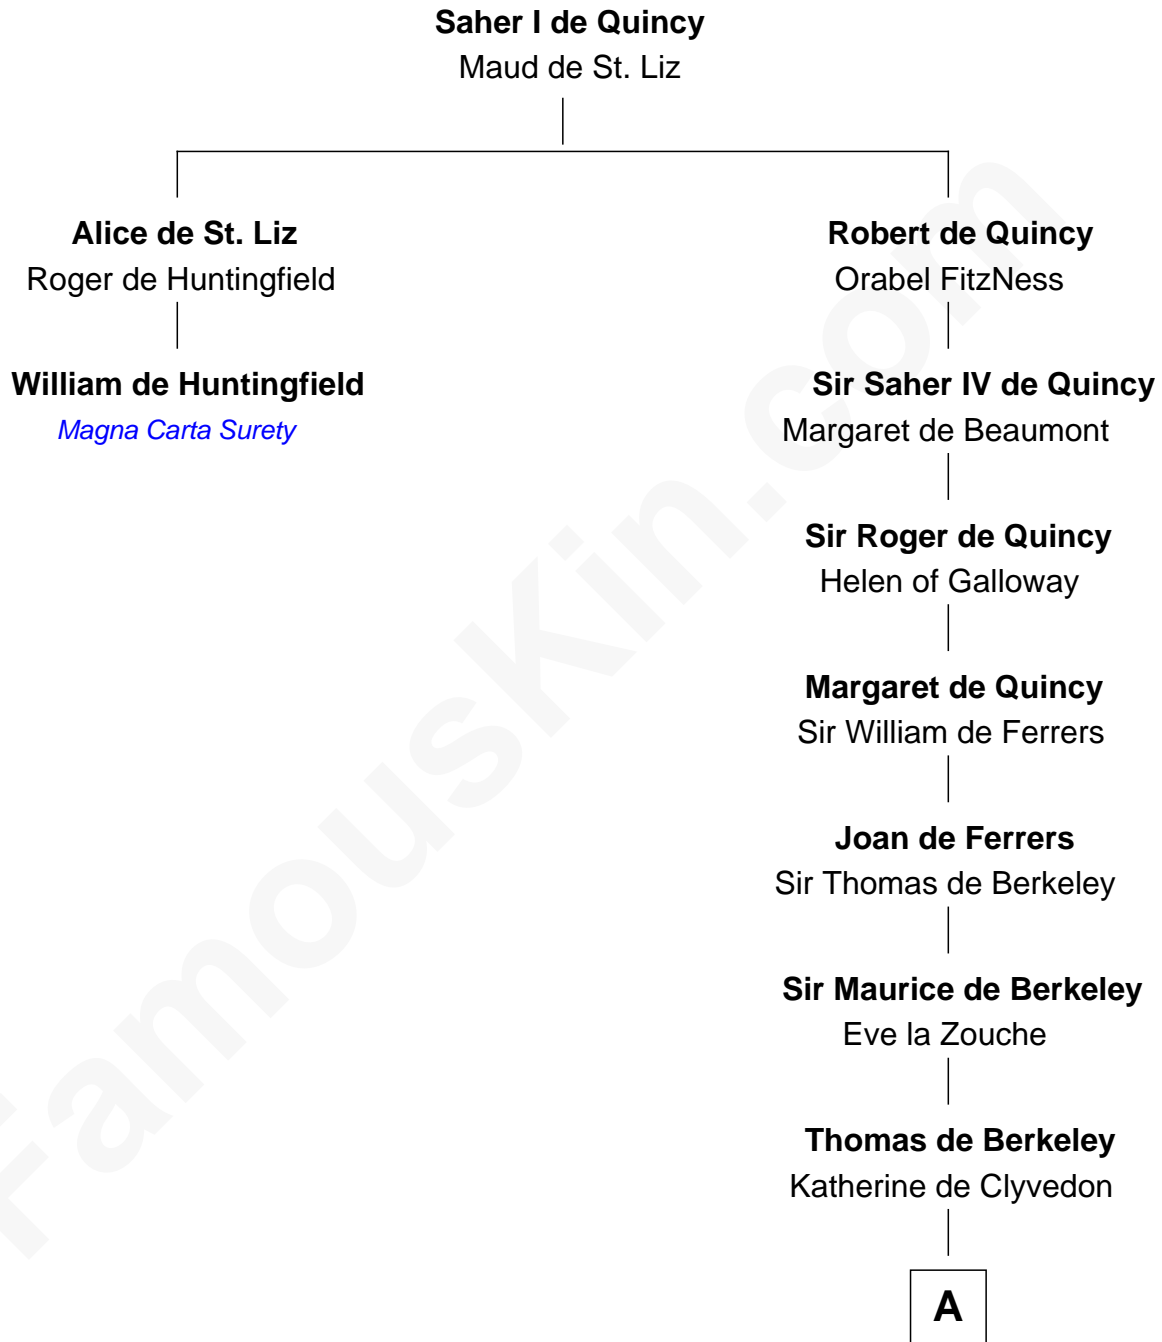

FamousKin.com Relationship Chart of William de Huntingfield

Magna Carta Surety

1st cousin 14 times removed of

Richard More

(c1614 - c1696) Mayflower passenger 1620

MAYFLOWER

A

—
Sir John Berkeley
Elizabeth Betteshorne

—
Elizabeth Berkeley
Sir John Sutton

—
Sir Edmund Sutton
Matilda Clifford

—
Dorothy Sutton
Richard Wrottesley

—
Joan Wrottesley
Richard Cresset

—
Margaret Cresset
Thomas More

—
Jasper More
Elizabeth Smalley

—
Katherine More
Col. Samuel More

—
Richard More

Mayflower passenger 1620