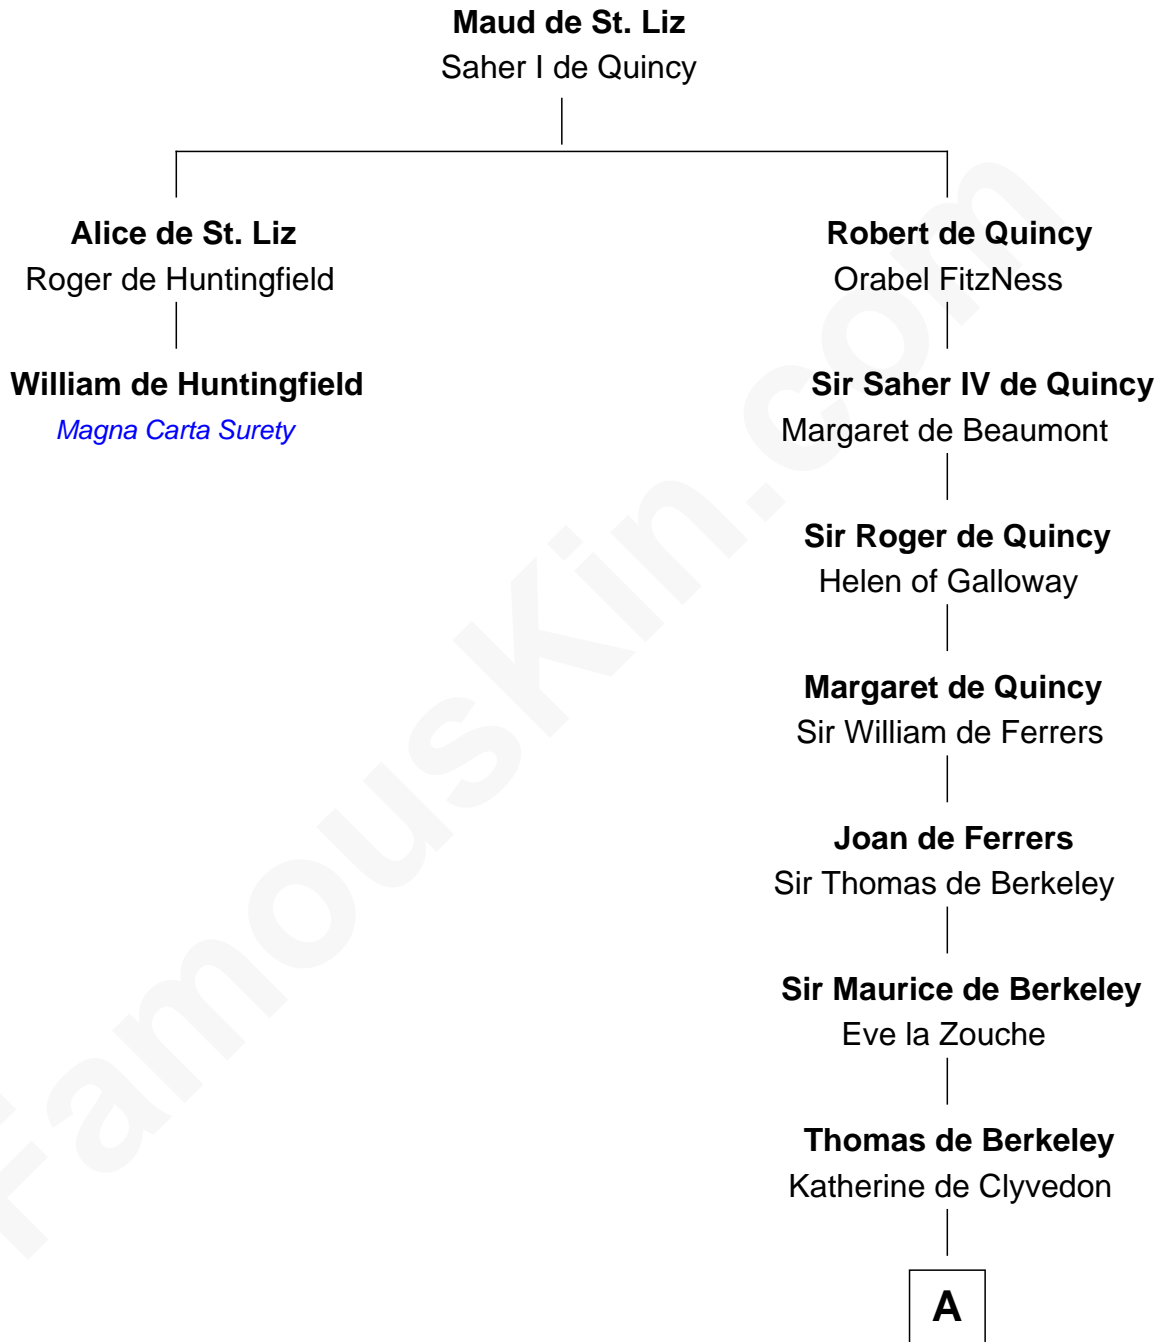

FamousKin.com Relationship Chart of

William de Huntingfield

Magna Carta Surety

1st cousin 18 times removed of

Bathsheba (Ruggles) Spooner

First woman executed for murder in U.S. by non-British government

A

Sir John Berkeley
Elizabeth Betteshorne

Elizabeth Berkeley
Sir John Sutton

Sir Edmund Sutton
Joyce Tiptoft

Sir Edward Sutton
Cecily Willoughby

Sir John Sutton
Cecily Grey

Sir Henry Dudley
----- Ashton

Probable

Roger Dudley
Susanna Thorne

Gov. Thomas Dudley
Dorothy York

Bathsheba (Ruggles) Spooner

First Woman Executed in U.S.

FamousKin.com