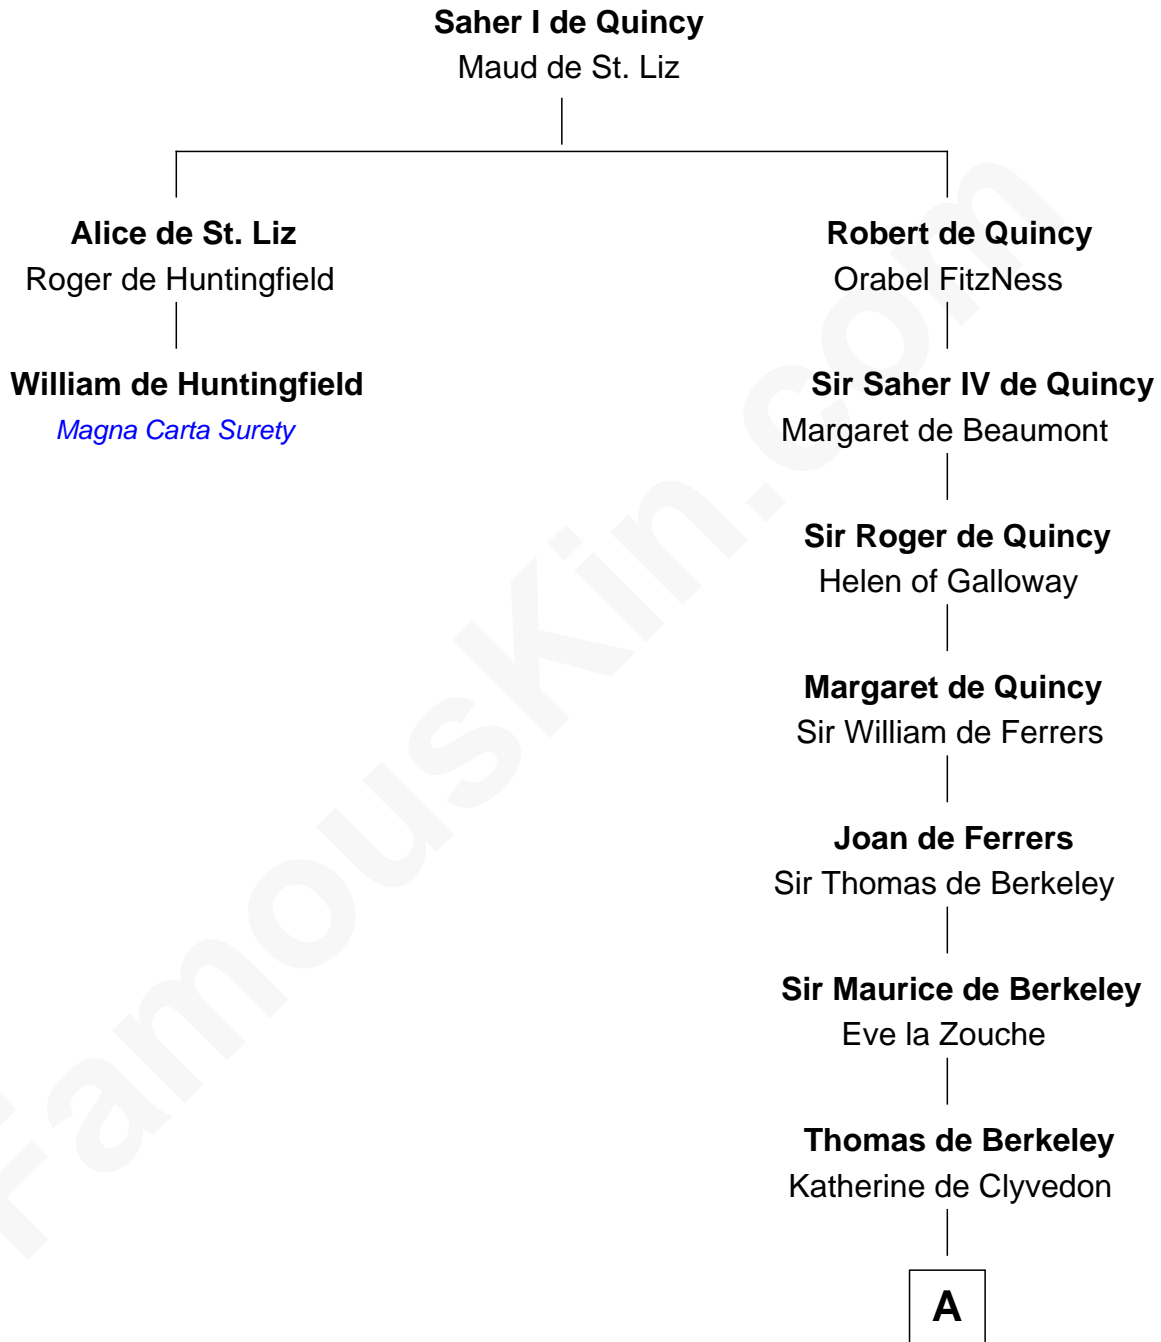

FamousKin.com Relationship Chart of

William de Huntingfield

Magna Carta Surety

1st cousin 18 times removed of

Bathsheba (Ruggles) Spooner

First woman executed for murder in U.S. by non-British government

A

Sir John Berkeley
Elizabeth Betteshorne

Elizabeth Berkeley
Sir John Sutton

Sir Edmund Sutton
Joyce Tiptoft

Sir Edward Sutton
Cecily Willoughby

Sir John Sutton
Cecily Grey

Sir Henry Dudley
----- Ashton

Probable

Roger Dudley
Susanna Thorne

Gov. Thomas Dudley
Dorothy York

Bathsheba (Ruggles) Spooner

First Woman Executed in U.S.

FamousKin.com