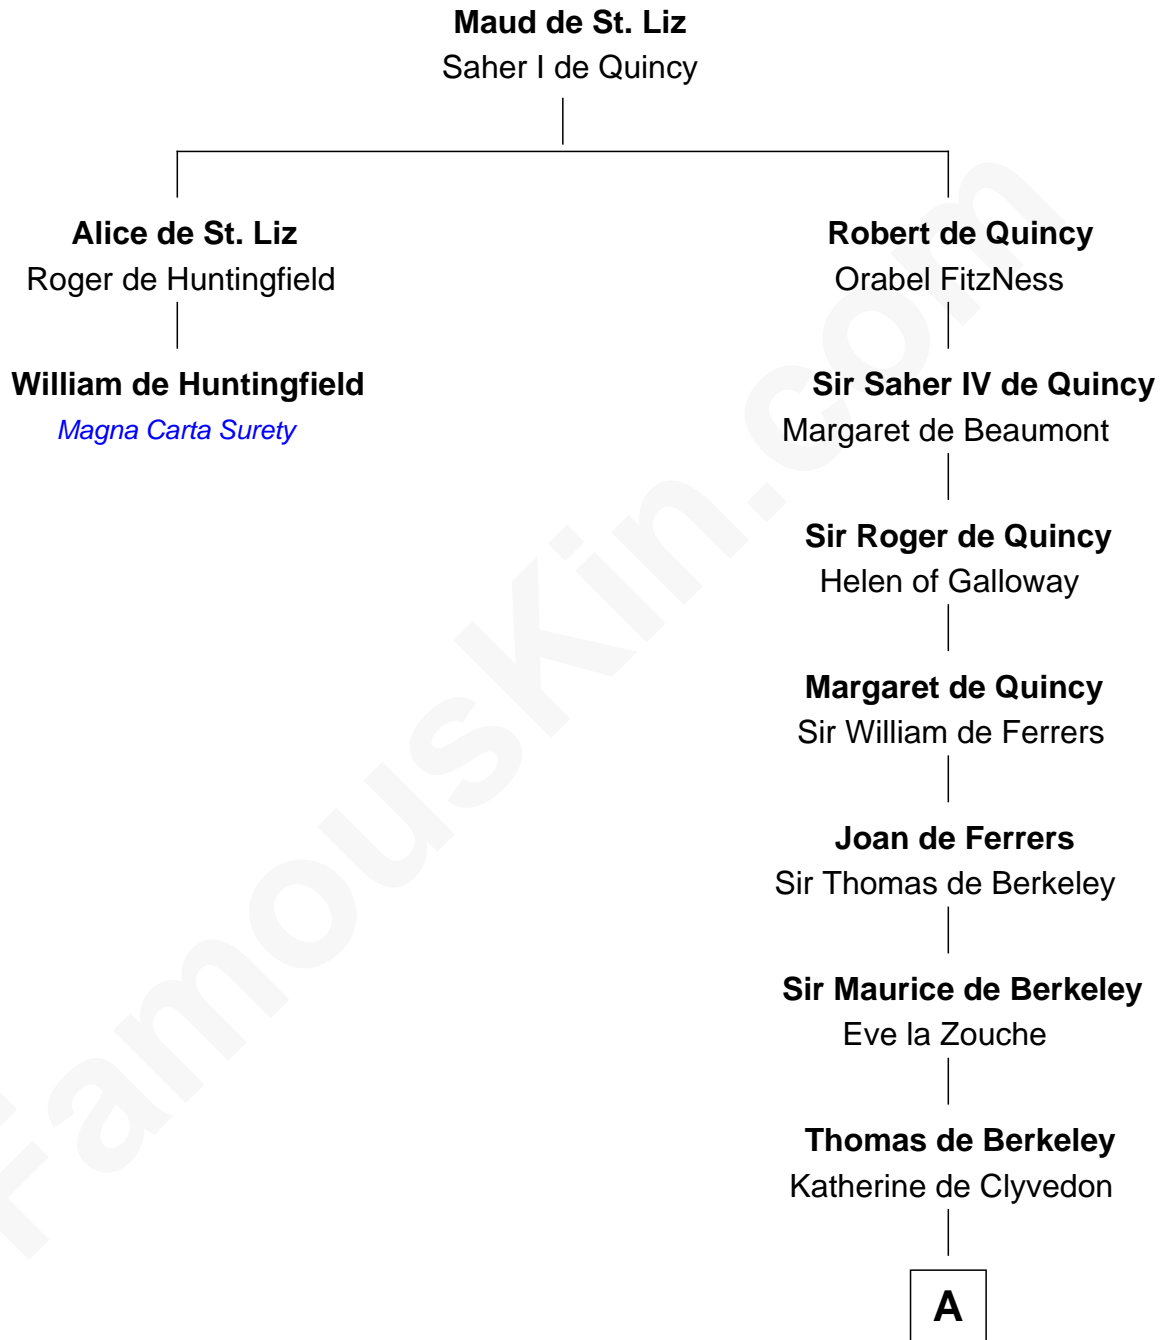

FamousKin.com

Relationship Chart of

William de Huntingfield

Magna Carta Surety

1st cousin 19 times removed of

Nicholas Gilman

Signer of the U.S. Constitution

A

Sir John Berkeley
Elizabeth Betteshorne

Elizabeth Berkeley
Sir John Sutton

Sir Edmund Sutton
Joyce Tiptoft

Sir Edward Sutton
Cecily Willoughby

Sir John Sutton
Cecily Grey

Sir Henry Dudley
----- Ashton

Probable