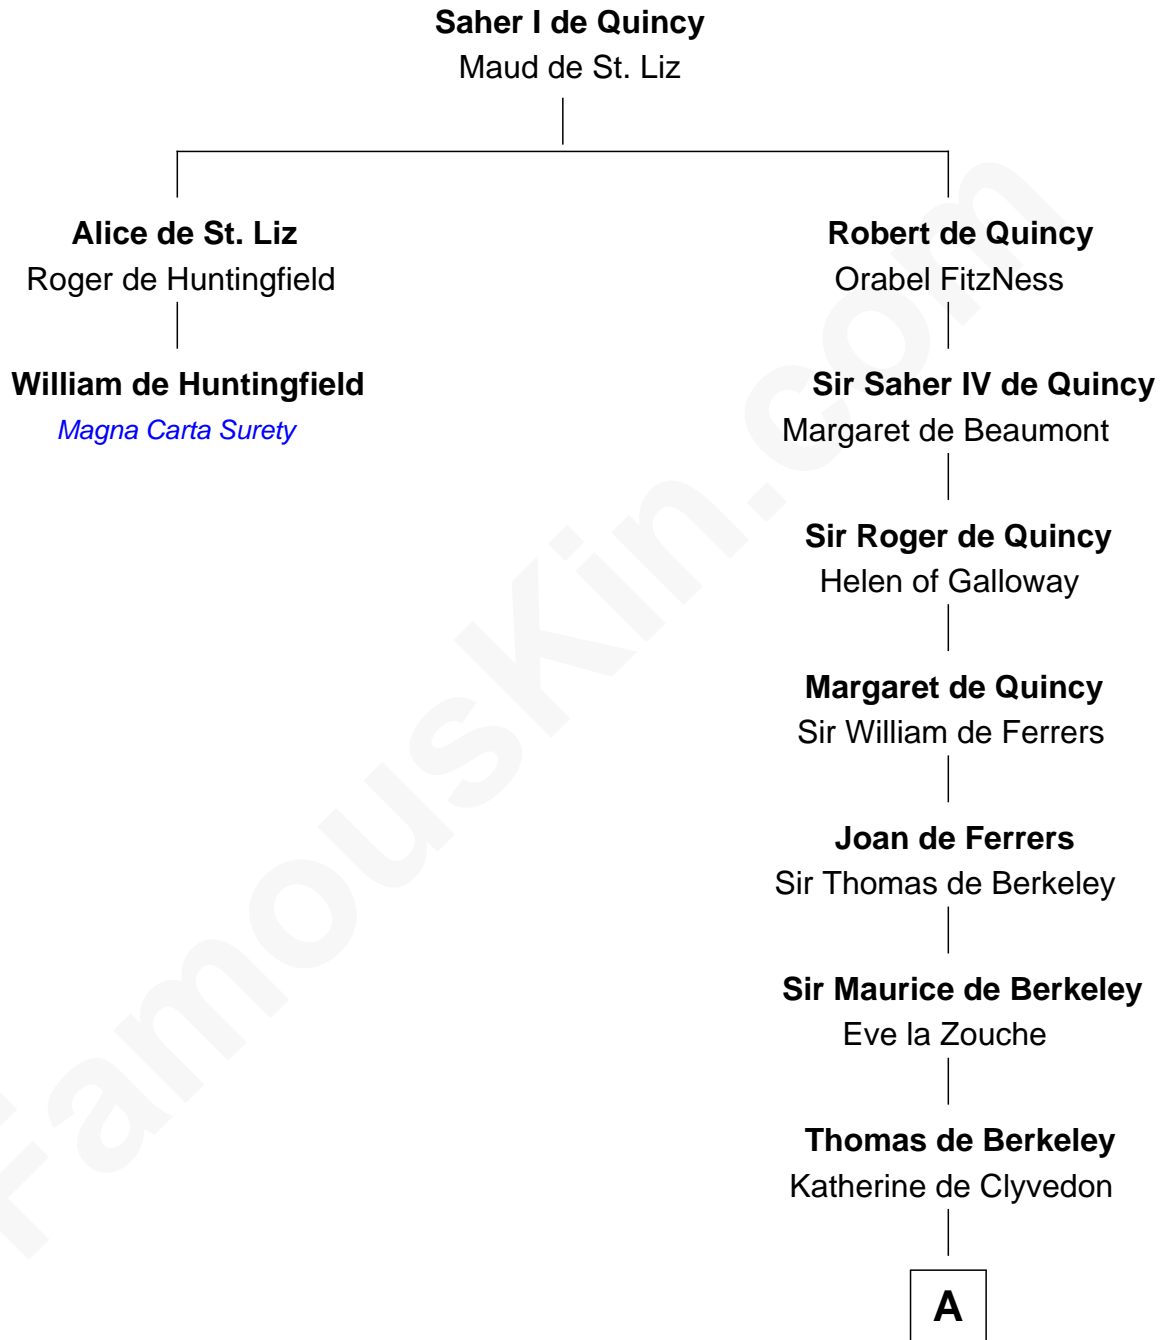

FamousKin.com

Relationship Chart of

William de Huntingfield

Magna Carta Surety

1st cousin 19 times removed of

Nicholas Gilman

Signer of the U.S. Constitution

A

Sir John Berkeley
Elizabeth Betteshorne

Elizabeth Berkeley
Sir John Sutton

Sir Edmund Sutton
Joyce Tiptoft

Sir Edward Sutton
Cecily Willoughby

Sir John Sutton
Cecily Grey

Sir Henry Dudley
----- Ashton

Probable