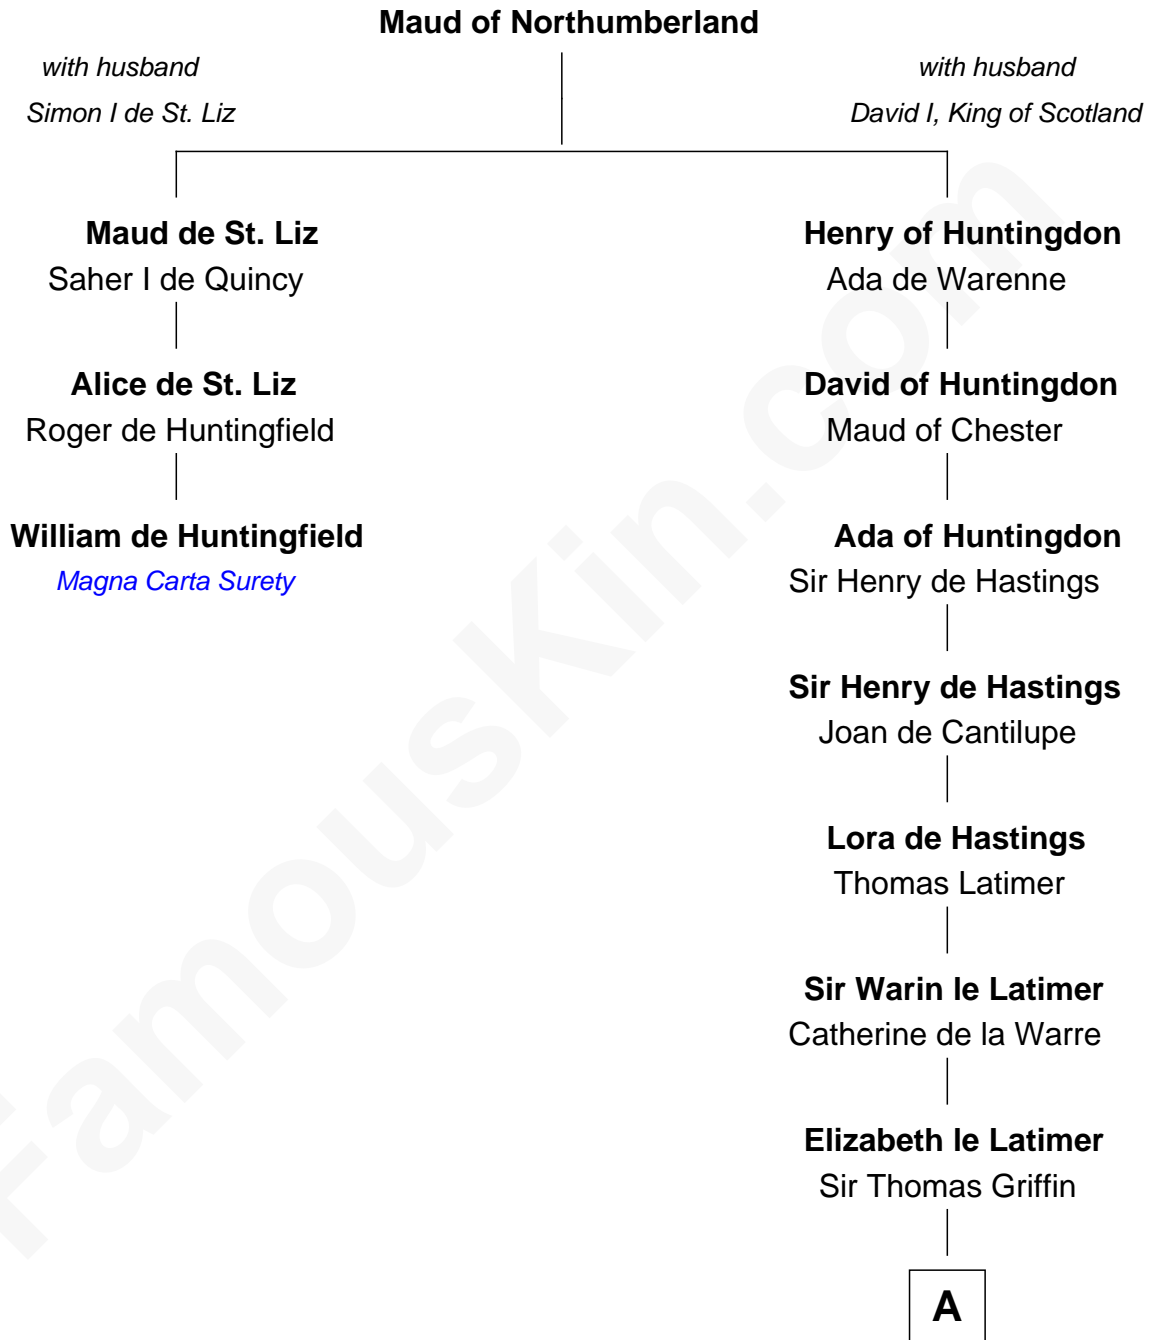

FamousKin.com Relationship Chart of

William de Huntingfield

Magna Carta Surety

2nd cousin 18 times removed of

William C. C. Claiborne

1st Governor of Louisiana

A

Richard Griffin
Anna Chamberlain