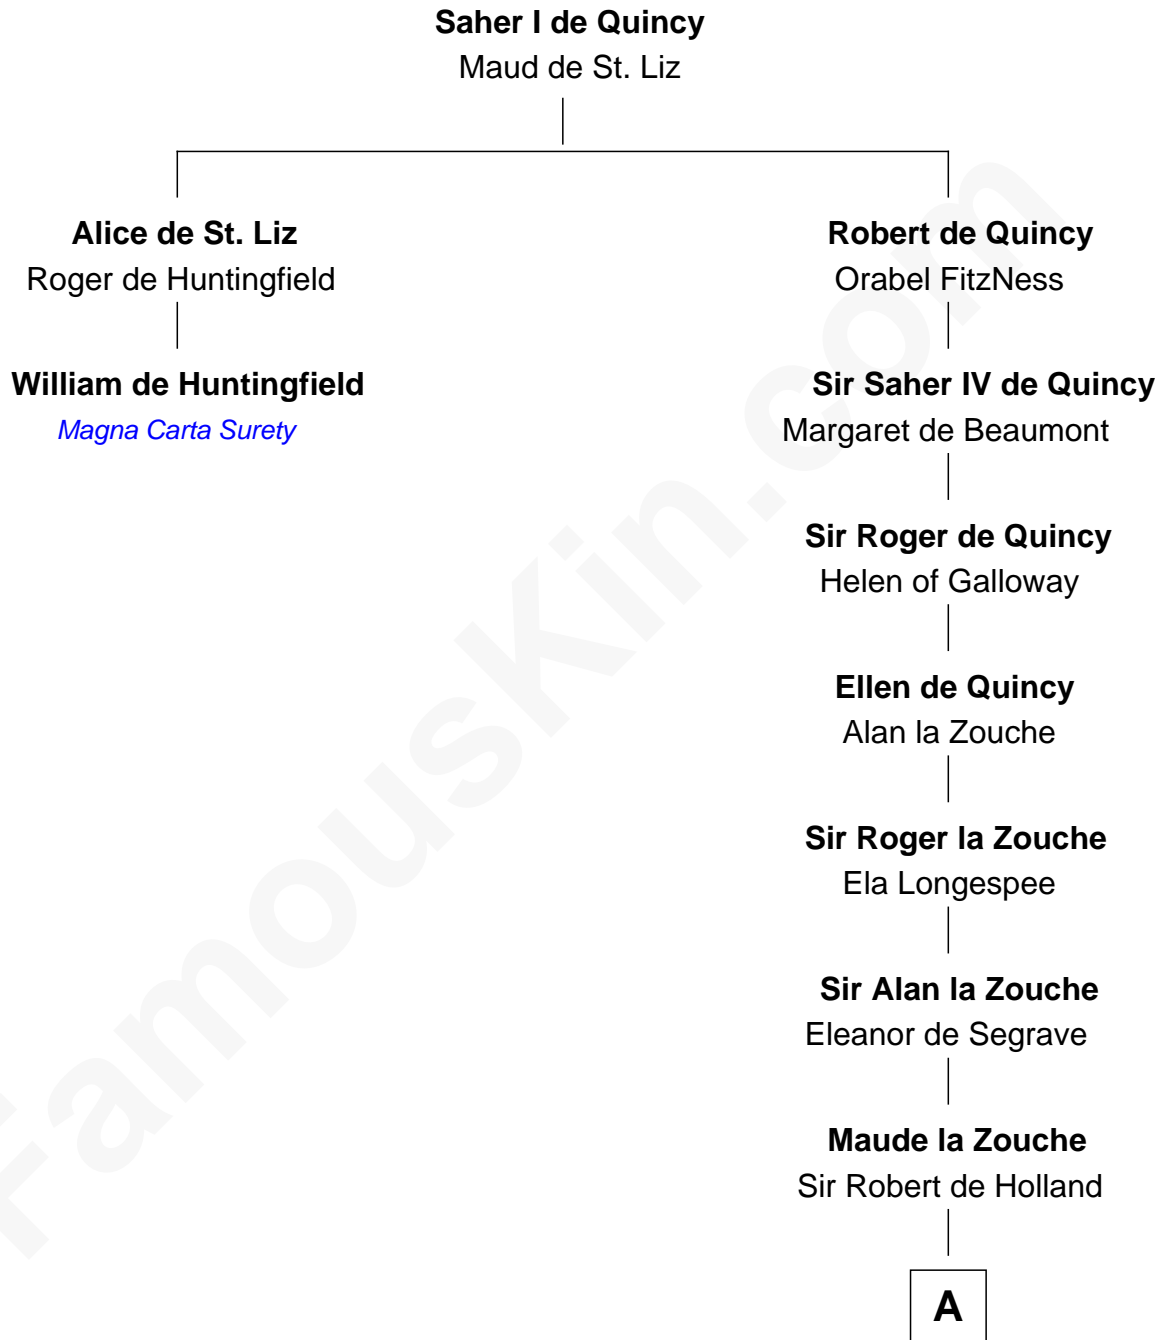

FamousKin.com Relationship Chart of

William de Huntingfield

Magna Carta Surety

1st cousin 18 times removed of

Patrick Henry

1st and 6th Governor of Virginia

A

Thomas Holand
Joan Plantagenet

Sir Thomas de Holand
Alice Fitzalan

Margaret de Holand
Sir John Beaufort

Joan Beaufort
Sir James Stewart

John Stewart
Eleanor Sinclair

Elizabeth Stewart
Alexander Robertson

John Robertson
Margaret Crichton