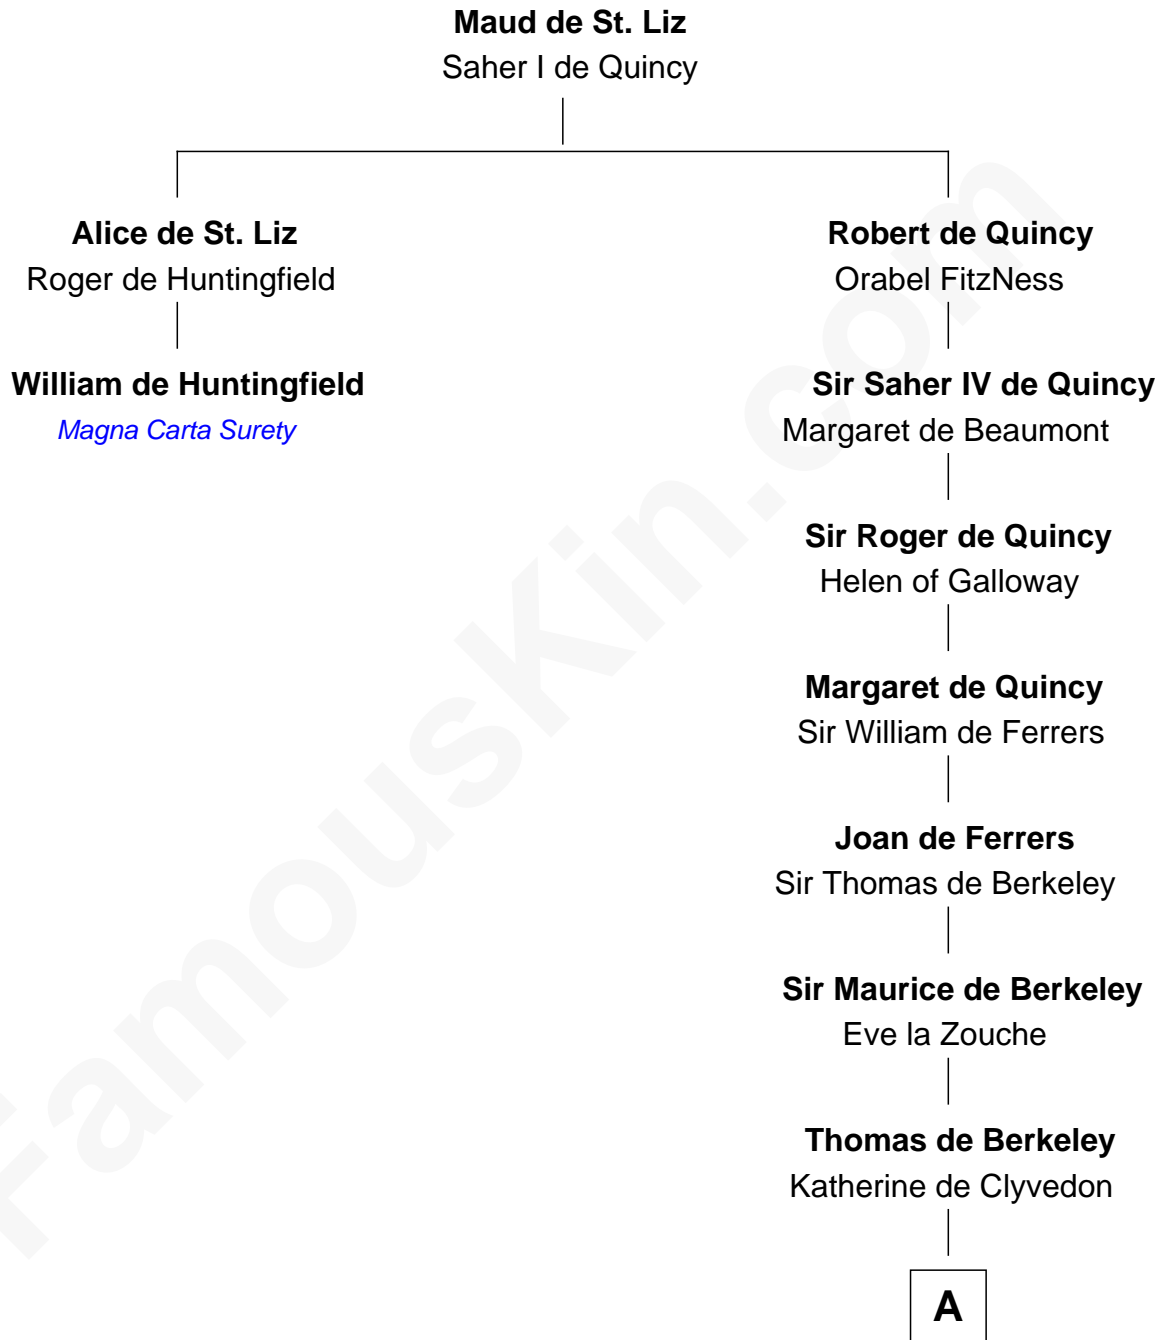

# FamousKin.com Relationship Chart of

**William de Huntingfield**

*Magna Carta Surety*

1st cousin 17 times removed of

**George Washington**

*1st U.S. President*

**A**

**Sir John Berkeley**  
Elizabeth Betteshorne

**Elizabeth Berkeley**  
Sir John Sutton

**Sir Edmund Sutton**  
Joyce Tiptoft

**Sir John Sutton**  
Anne Clarell

**Margaret Sutton**  
John Butler

**William Butler**  
Margaret Greeke

**Margaret Butler**  
Lawrence Washington