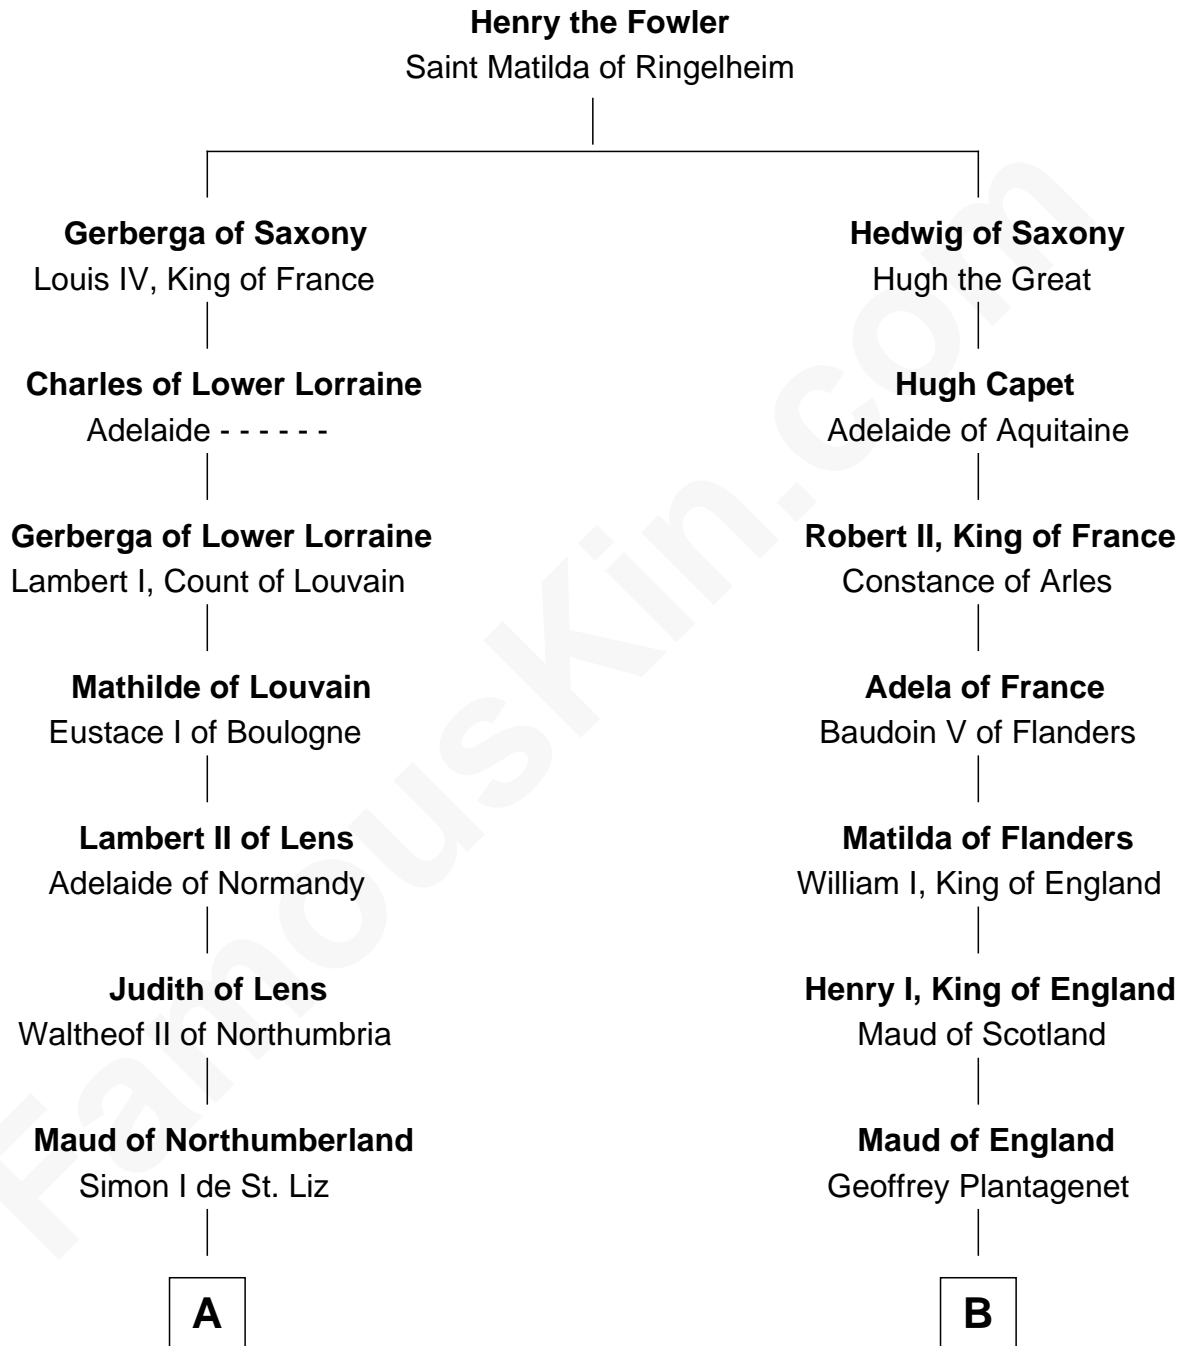

FamousKin.com

Relationship Chart of

William de Huntingfield

Magna Carta Surety

9th cousin of

King Henry III

King of England

A

Maud de St. Liz
Saher I de Quincy

Alice de St. Liz
Roger de Huntingfield

William de Huntingfield
Magna Carta Surety

B

Henry II, King of England
Eleanor of Aquitaine

John, King of England
Isabelle of Angoulême

King Henry III
King of England

FamousKin.com