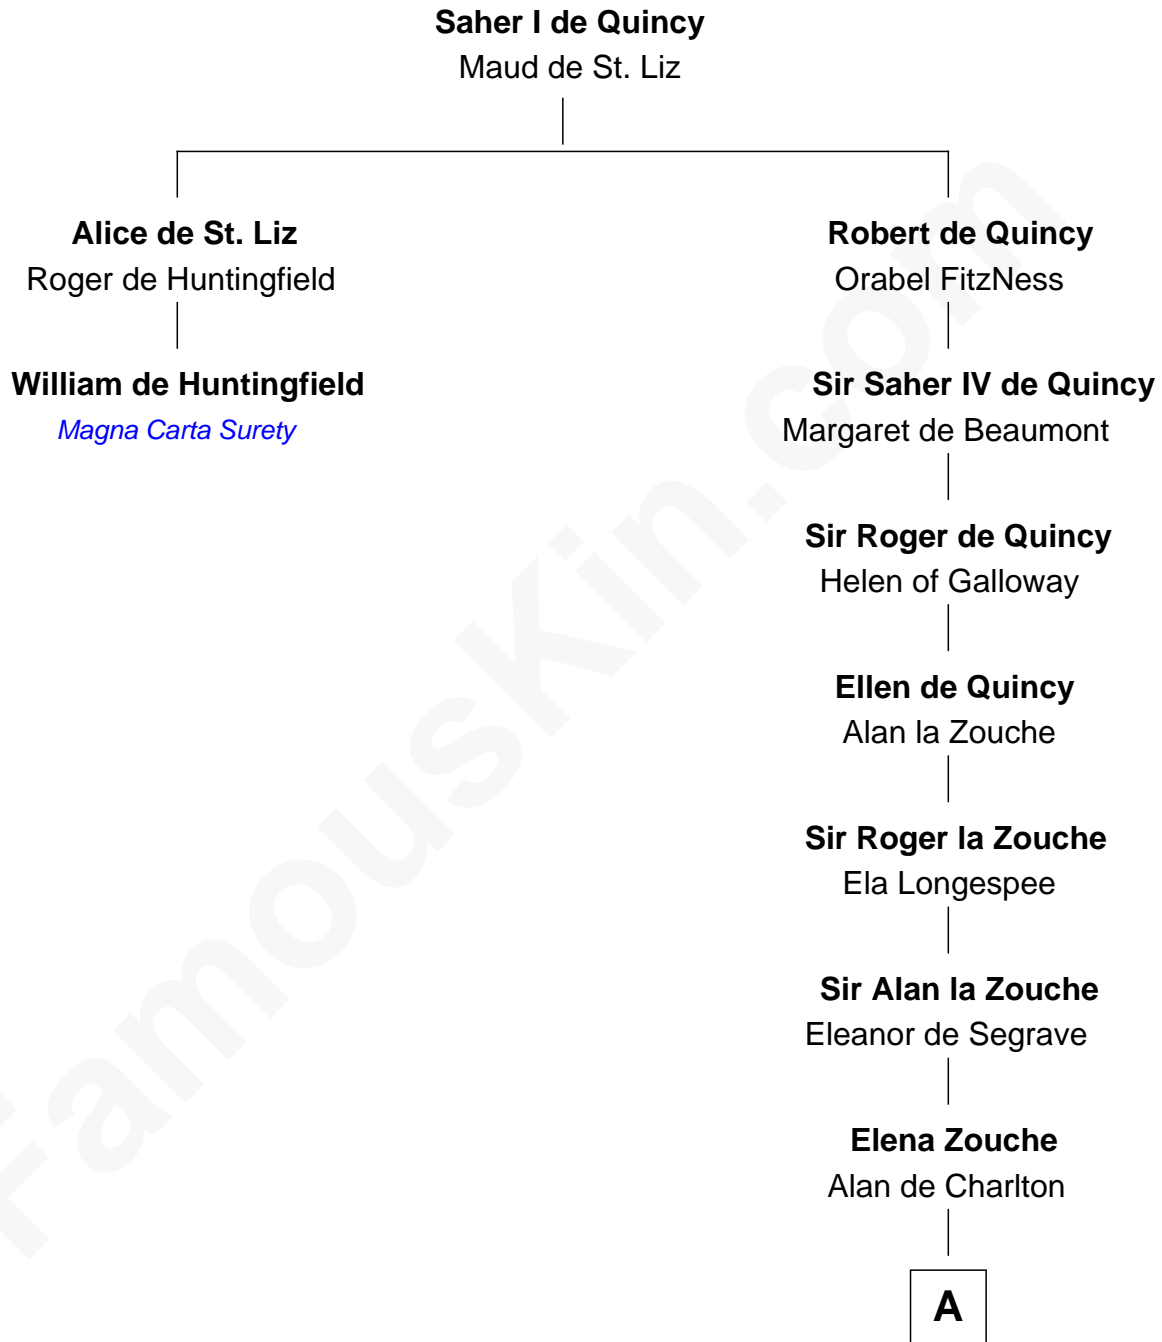

FamousKin.com

Relationship Chart of

William de Huntingfield

Magna Carta Surety

1st cousin 20 times removed of

John Hancock

Signer of the Declaration of Independence

A

Alan de Charlton

Margery FitzAer

Thomas de Charlton

Anna de Charlton

William de Knightley

Thomas de Knightley de Charlton

Elizabeth Francis

Robert Charlton