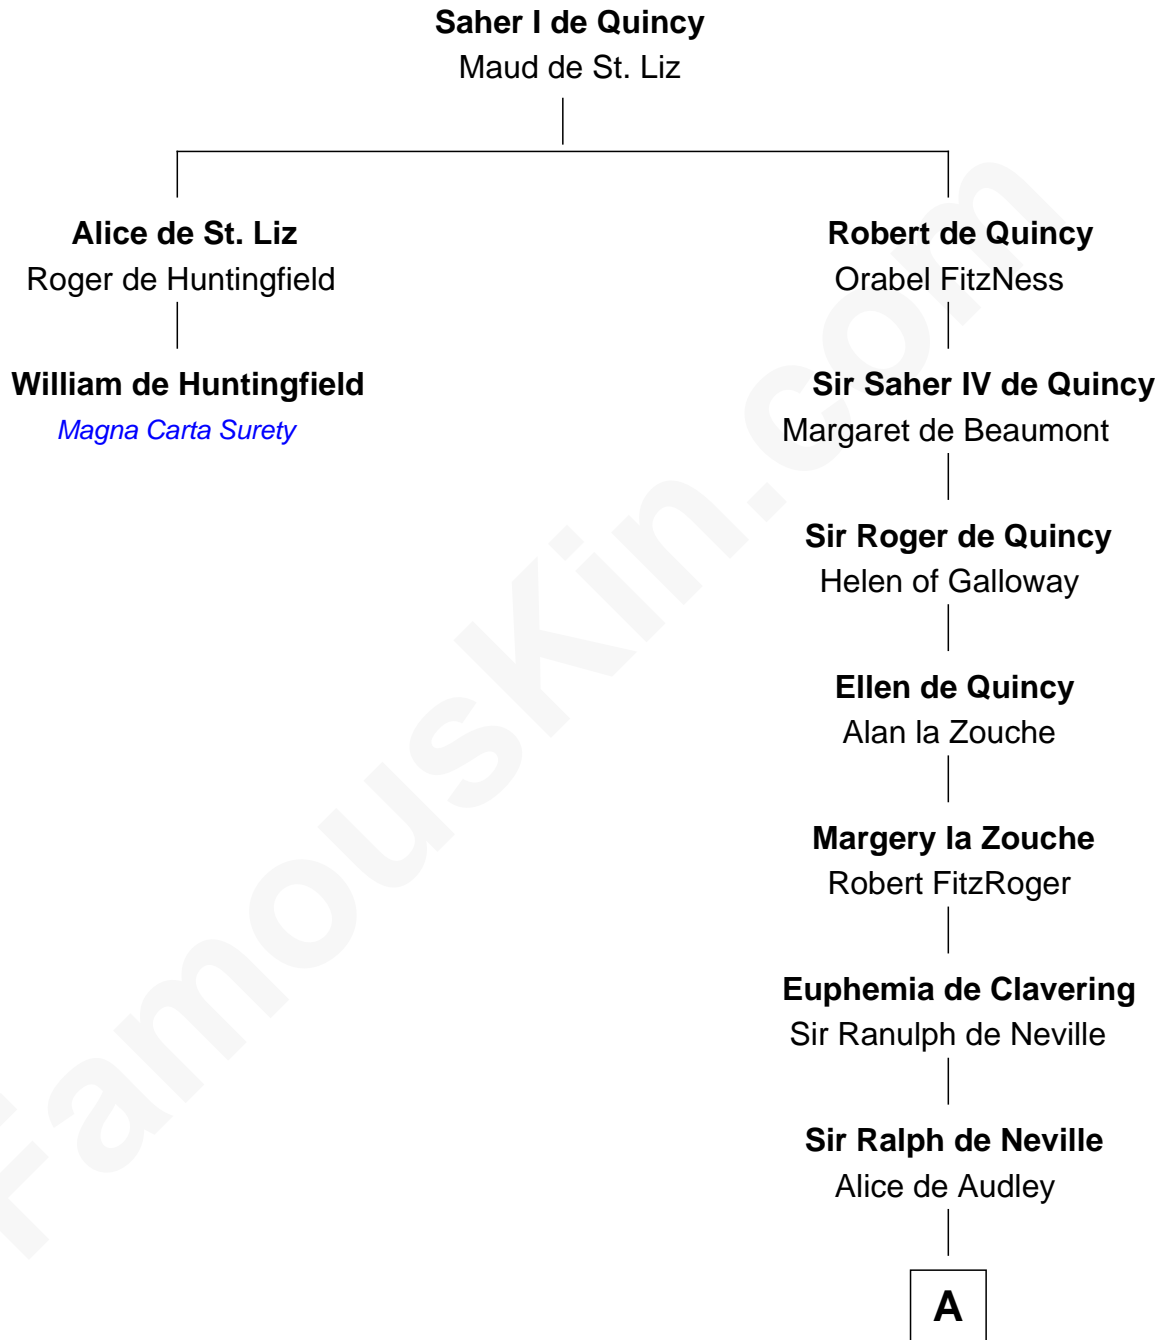

## Relationship Chart of

### William de Huntingfield

*Magna Carta Surety*

1st cousin 12 times removed of

**Catherine Parr**

*6th Wife of King Henry VIII*

**A**

—  
**Sir John de Neville**

Maude de Percy